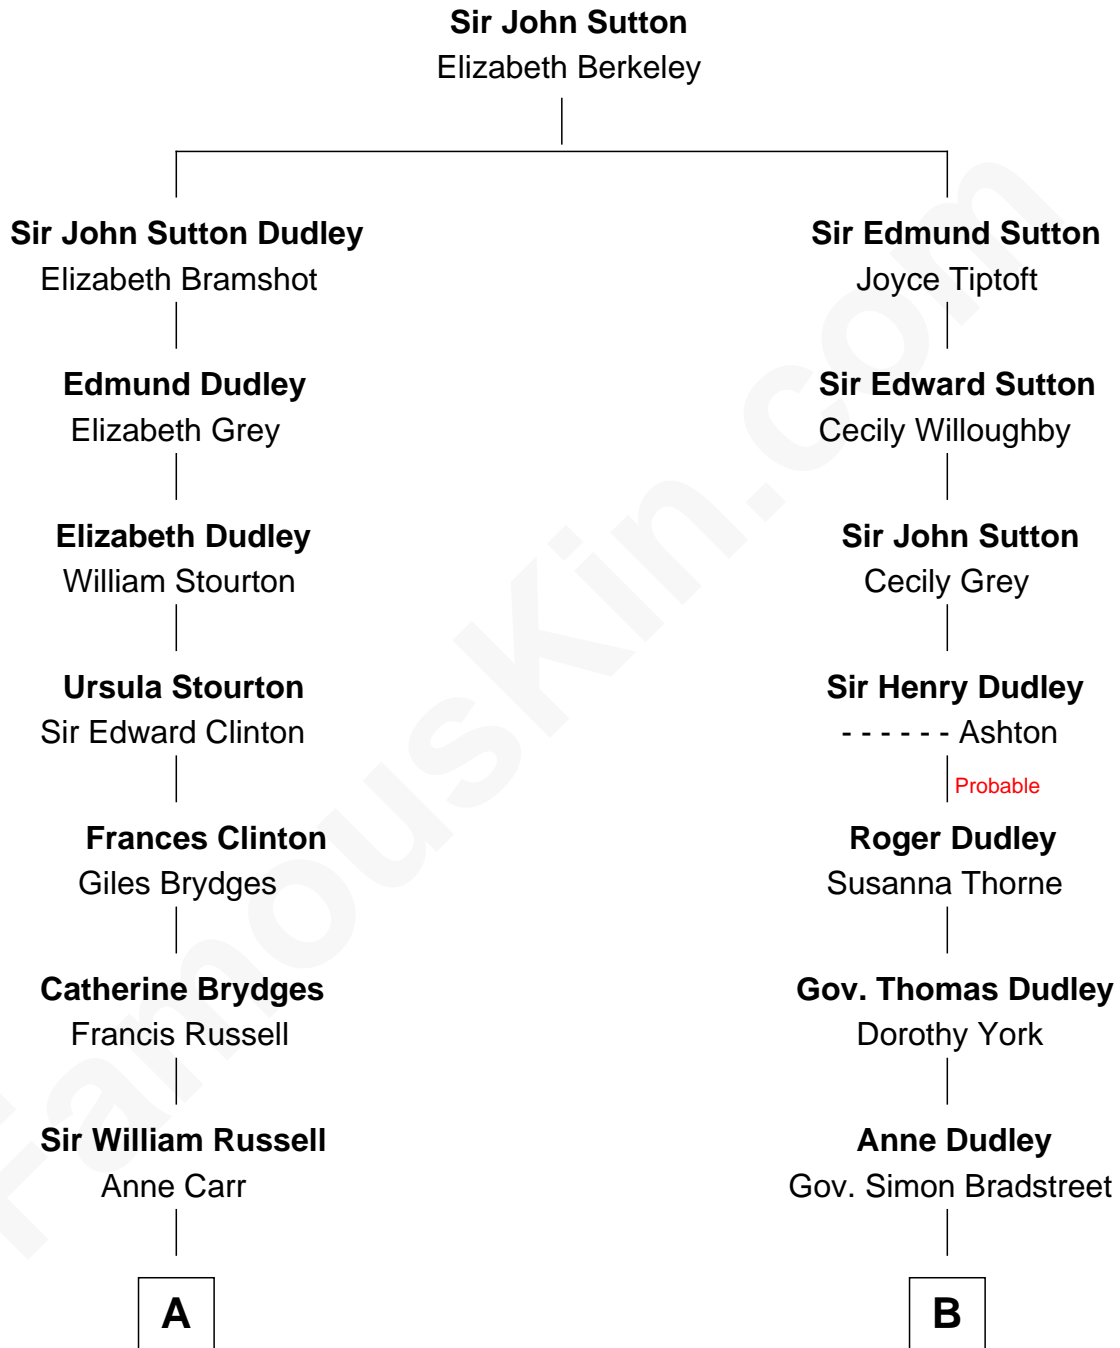

FamousKin.com Relationship Chart of

Sarah Ferguson

Duchess of York

16th cousin 1 time removed of

Bill Weld

68th Governor of Massachusetts

Sarah Ferguson photo by [Norbert Aepli](#) ([CC BY 3.0](#))

Bill Weld photo by [Marc Nozell](#) ([CC BY-SA 2.0](#))