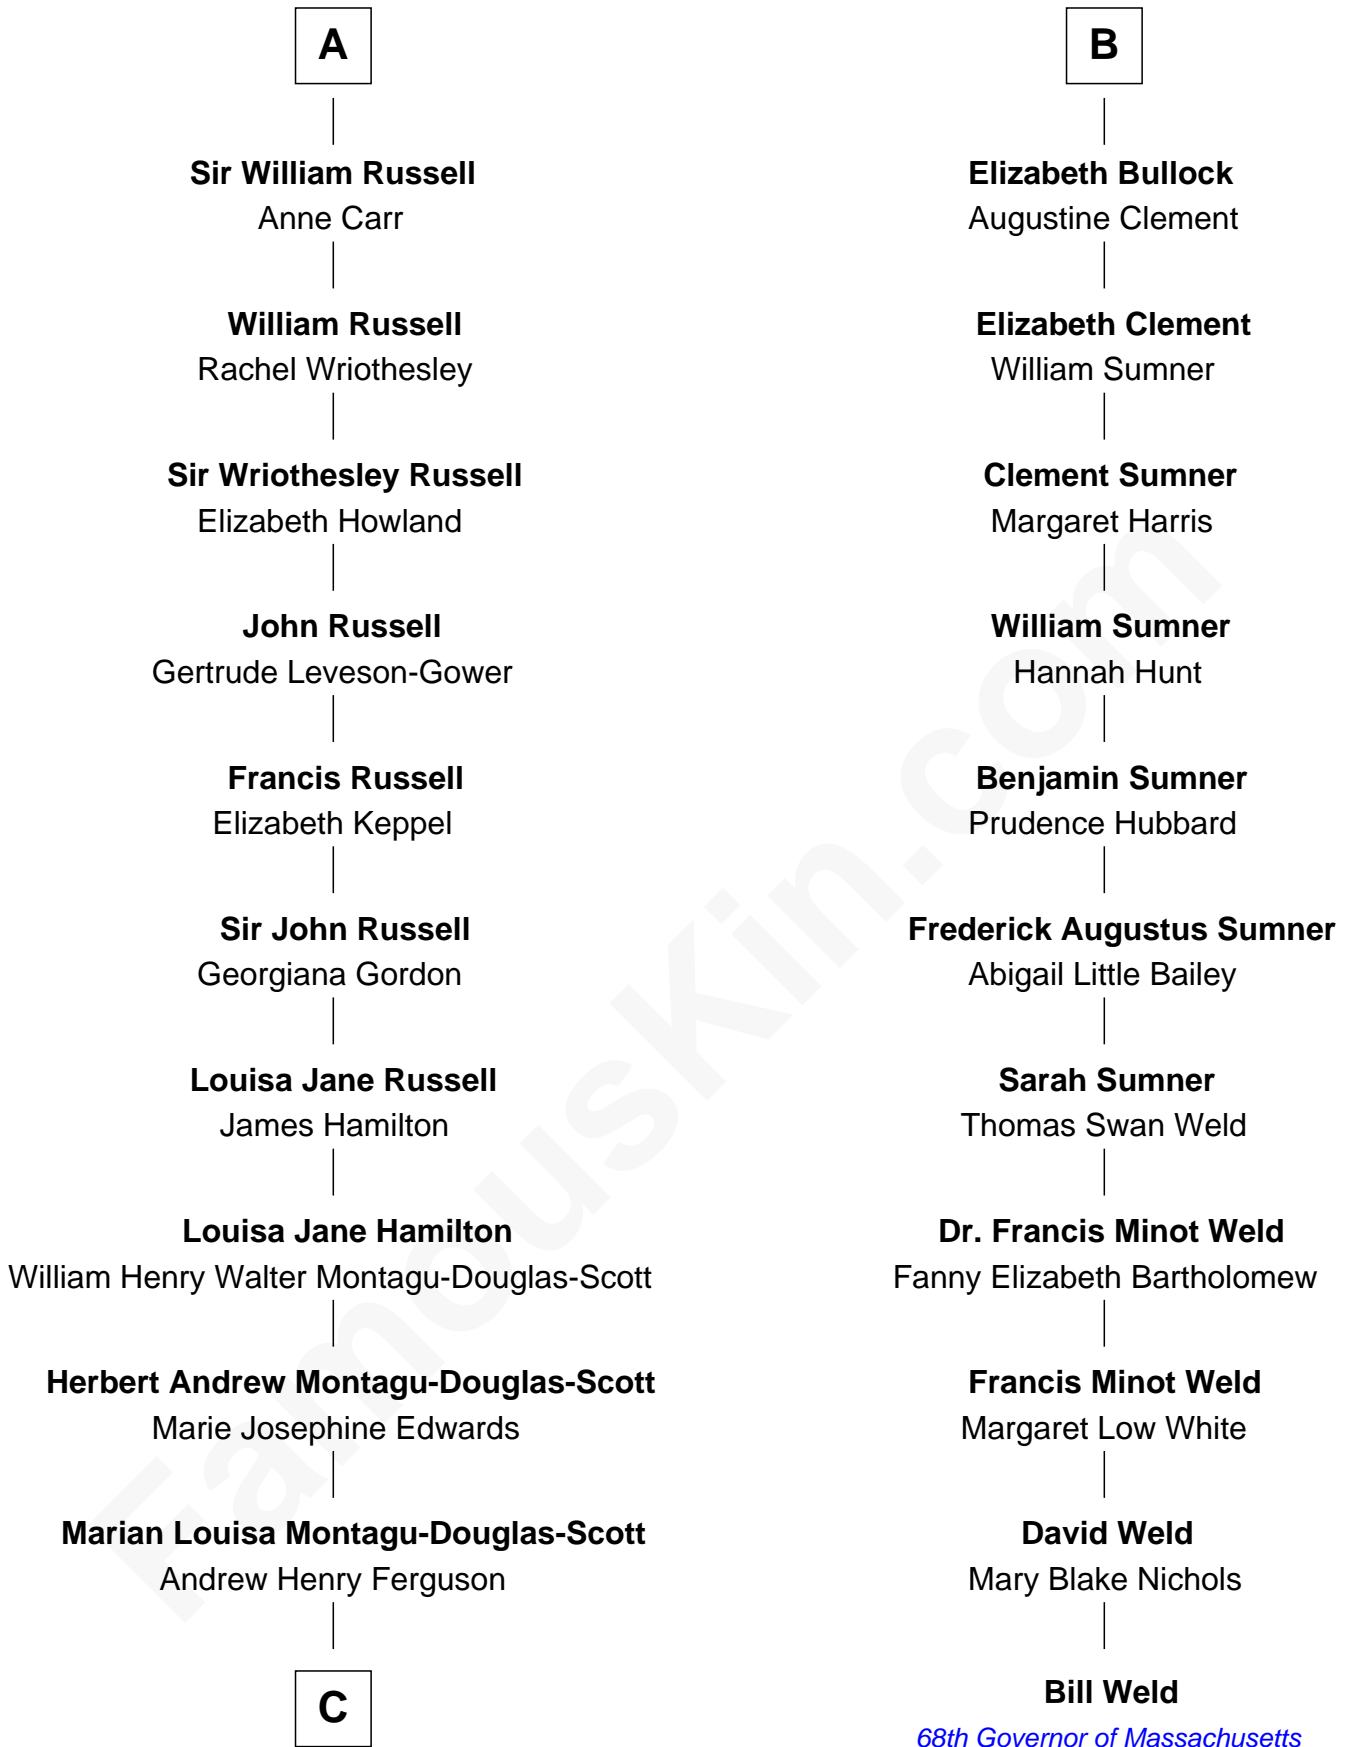

**FamousKin.com**  
**Relationship Chart of**  
**Sarah Ferguson**  
*Duchess of York*

17th cousin 1 time removed of  
**Bill Weld**  
*68th Governor of Massachusetts*

**C**

—  
**Ronald Ivor Ferguson**

Susan Mary Wright

—  
**Sarah Ferguson**

*Duchess of York*

FamousKin.com