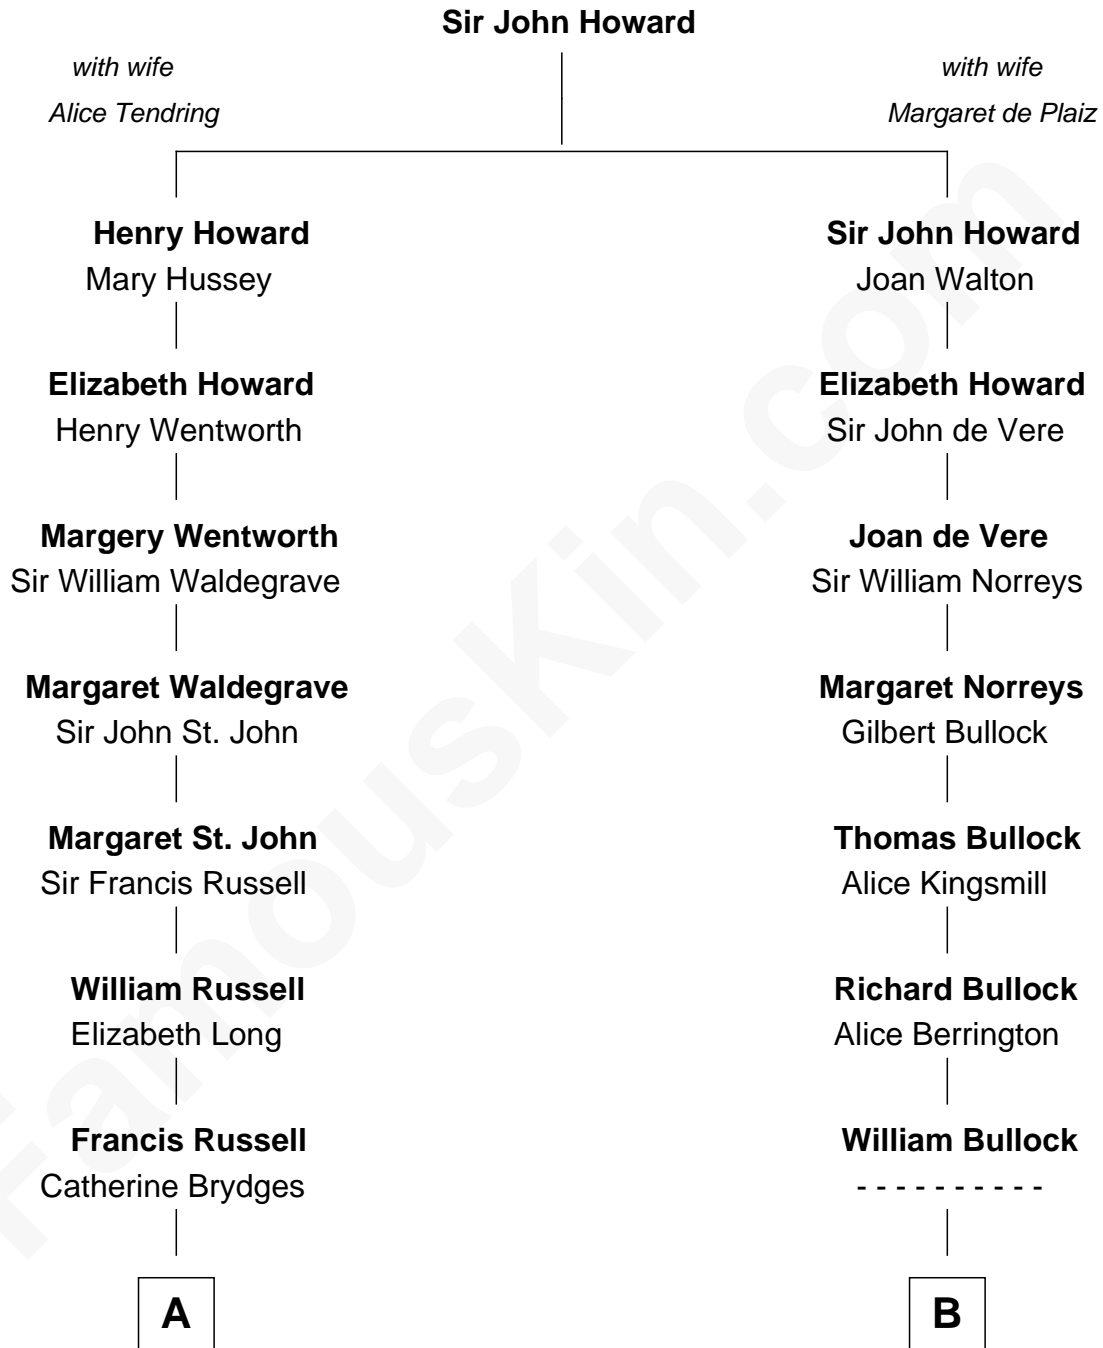

**FamousKin.com**  
**Relationship Chart of**  
**Sarah Ferguson**  
*Duchess of York*

17th cousin 1 time removed of  
**Bill Weld**  
*68th Governor of Massachusetts*

**C**

—  
**Ronald Ivor Ferguson**

Susan Mary Wright

—  
**Sarah Ferguson**

*Duchess of York*

FamousKin.com