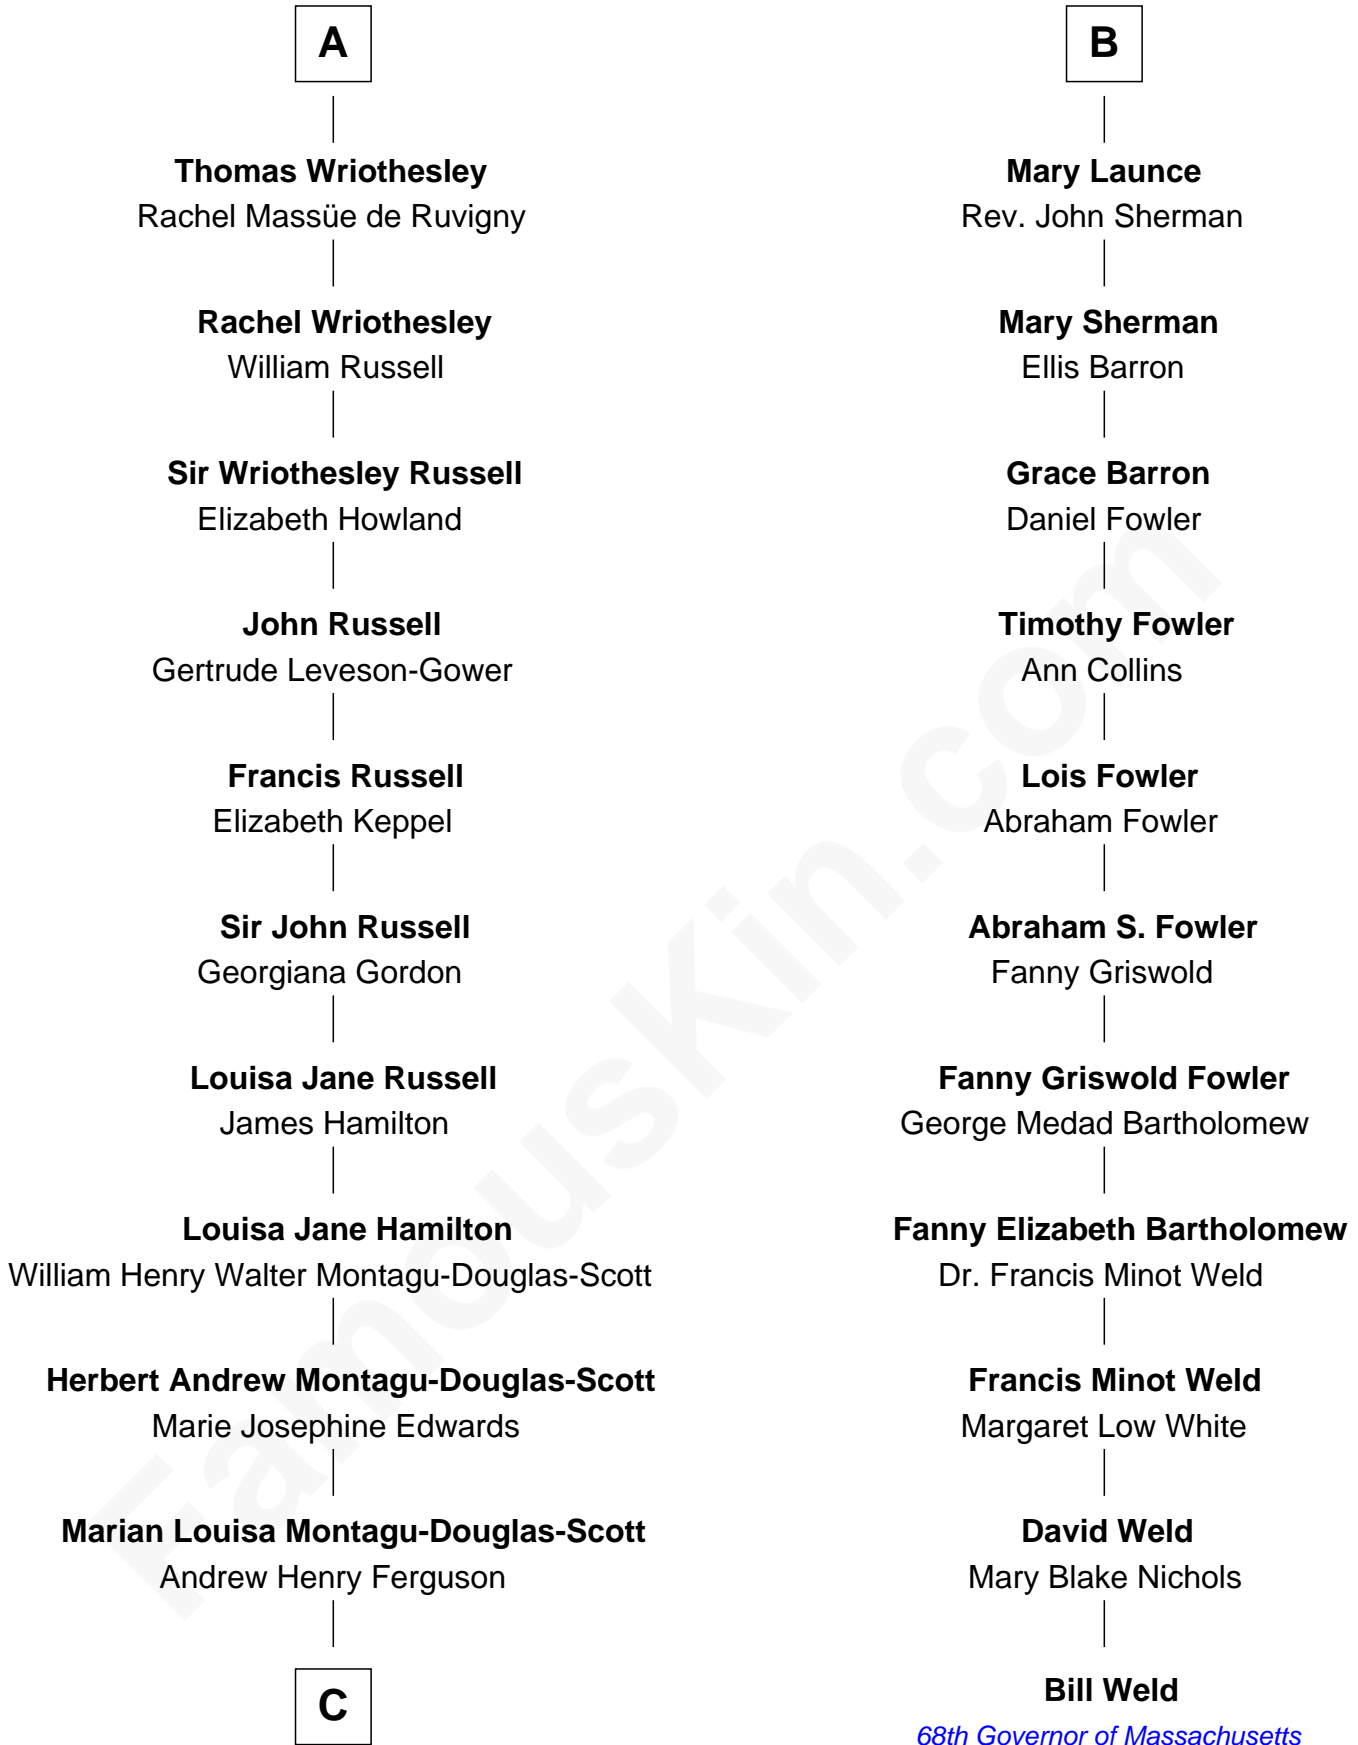

# FamousKin.com Relationship Chart of

**Sarah Ferguson**

*Duchess of York*

17th cousin 1 time removed of

**Bill Weld**

*68th Governor of Massachusetts*

**Sir William Bouchier**

Anne Plantagenet

**C**

—  
**Ronald Ivor Ferguson**

Susan Mary Wright

—  
**Sarah Ferguson**

*Duchess of York*

FamousKin.com