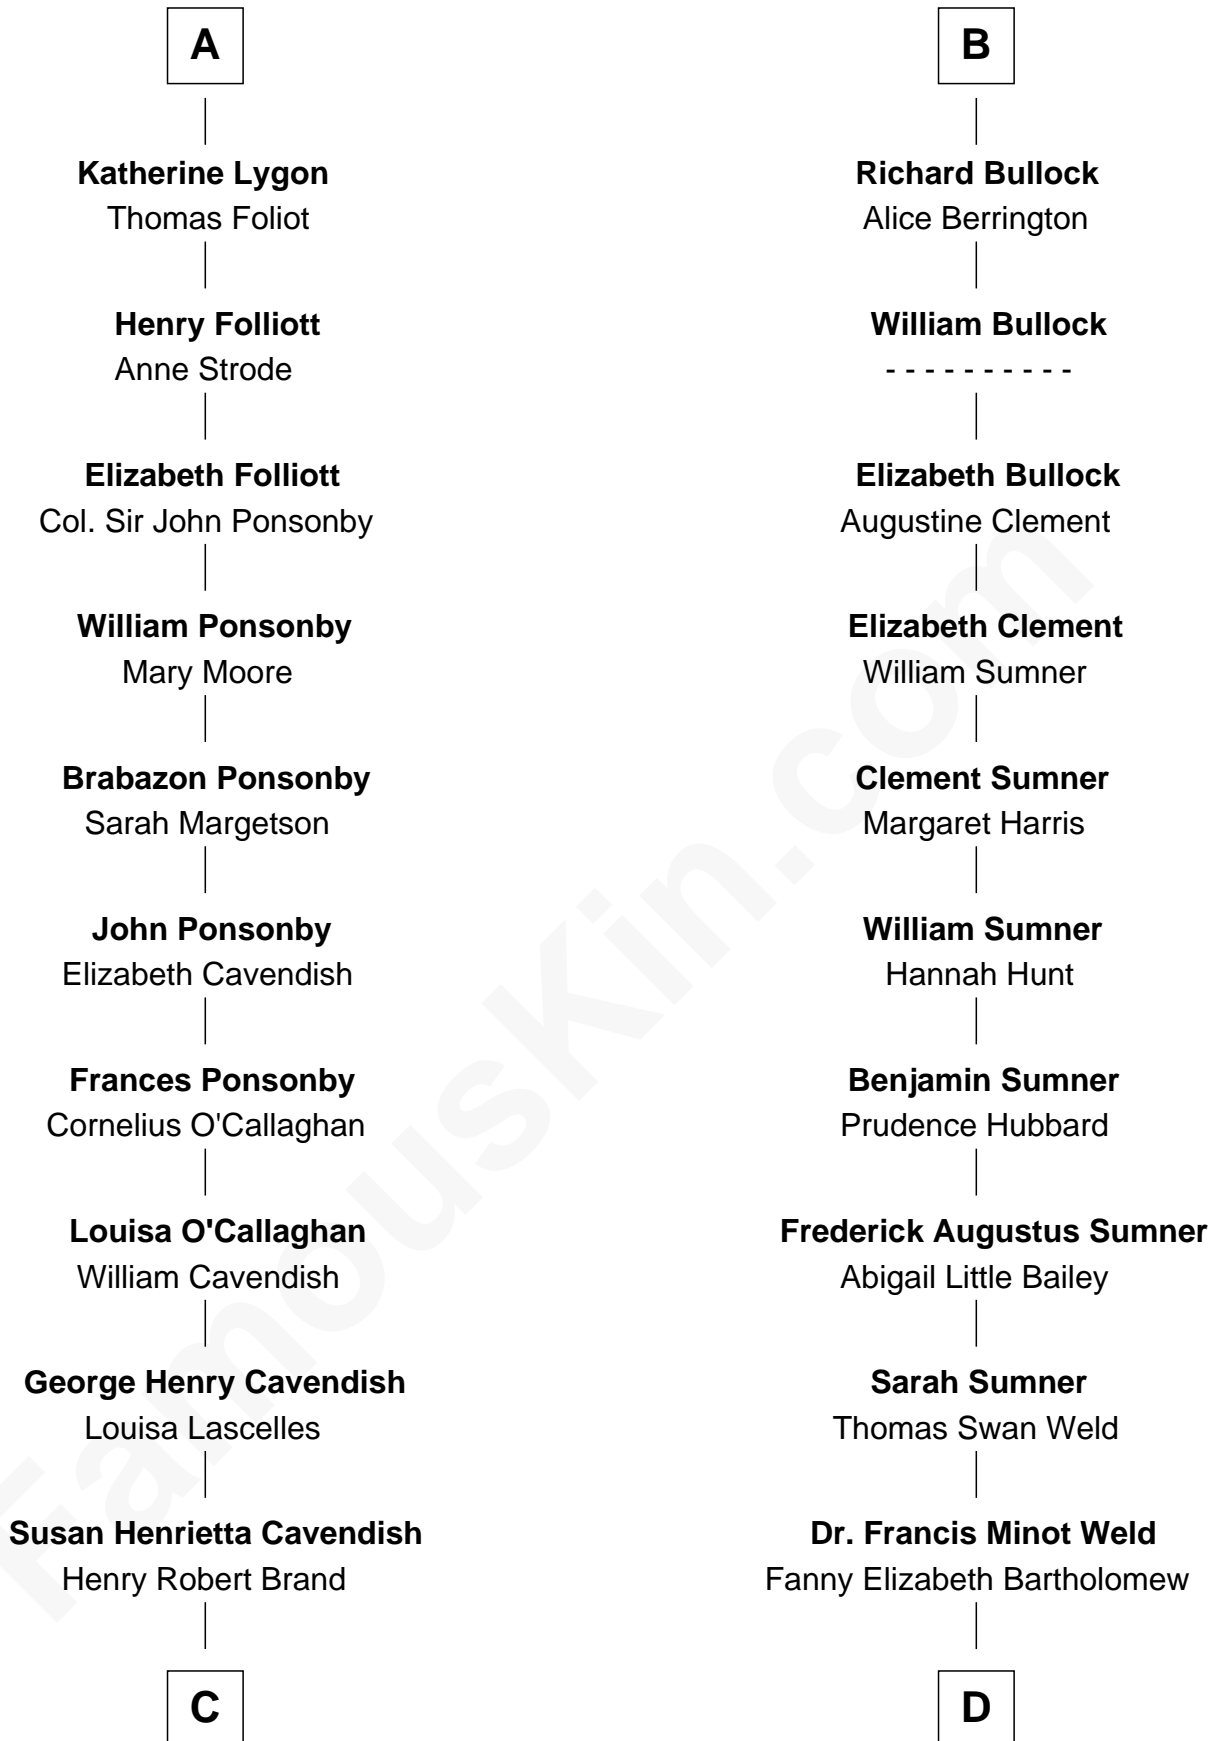

FamousKin.com Relationship Chart of

Sarah Ferguson

Duchess of York

19th cousin 1 time removed of

Bill Weld

68th Governor of Massachusetts

Bartholomew de Badlesmere

Margaret de Clare

John de Vere

Aubrey de Vere

Alice FitzWalter

Sir Richard de Vere

Alice Sergeaux

Sir John de Vere

Elizabeth Howard

Joan de Vere

Sir William Norreys

Margaret Norreys

Gilbert Bullock

Thomas Bullock

Alice Kingsmill

B

C

Margaret Brand
Algernon Francis Holford Ferguson

Andrew Henry Ferguson
Marian Louisa Montagu-Douglas-Scott

Ronald Ivor Ferguson
Susan Mary Wright

Sarah Ferguson
Duchess of York

D

Francis Minot Weld
Margaret Low White

David Weld
Mary Blake Nichols

Bill Weld
68th Governor of Massachusetts