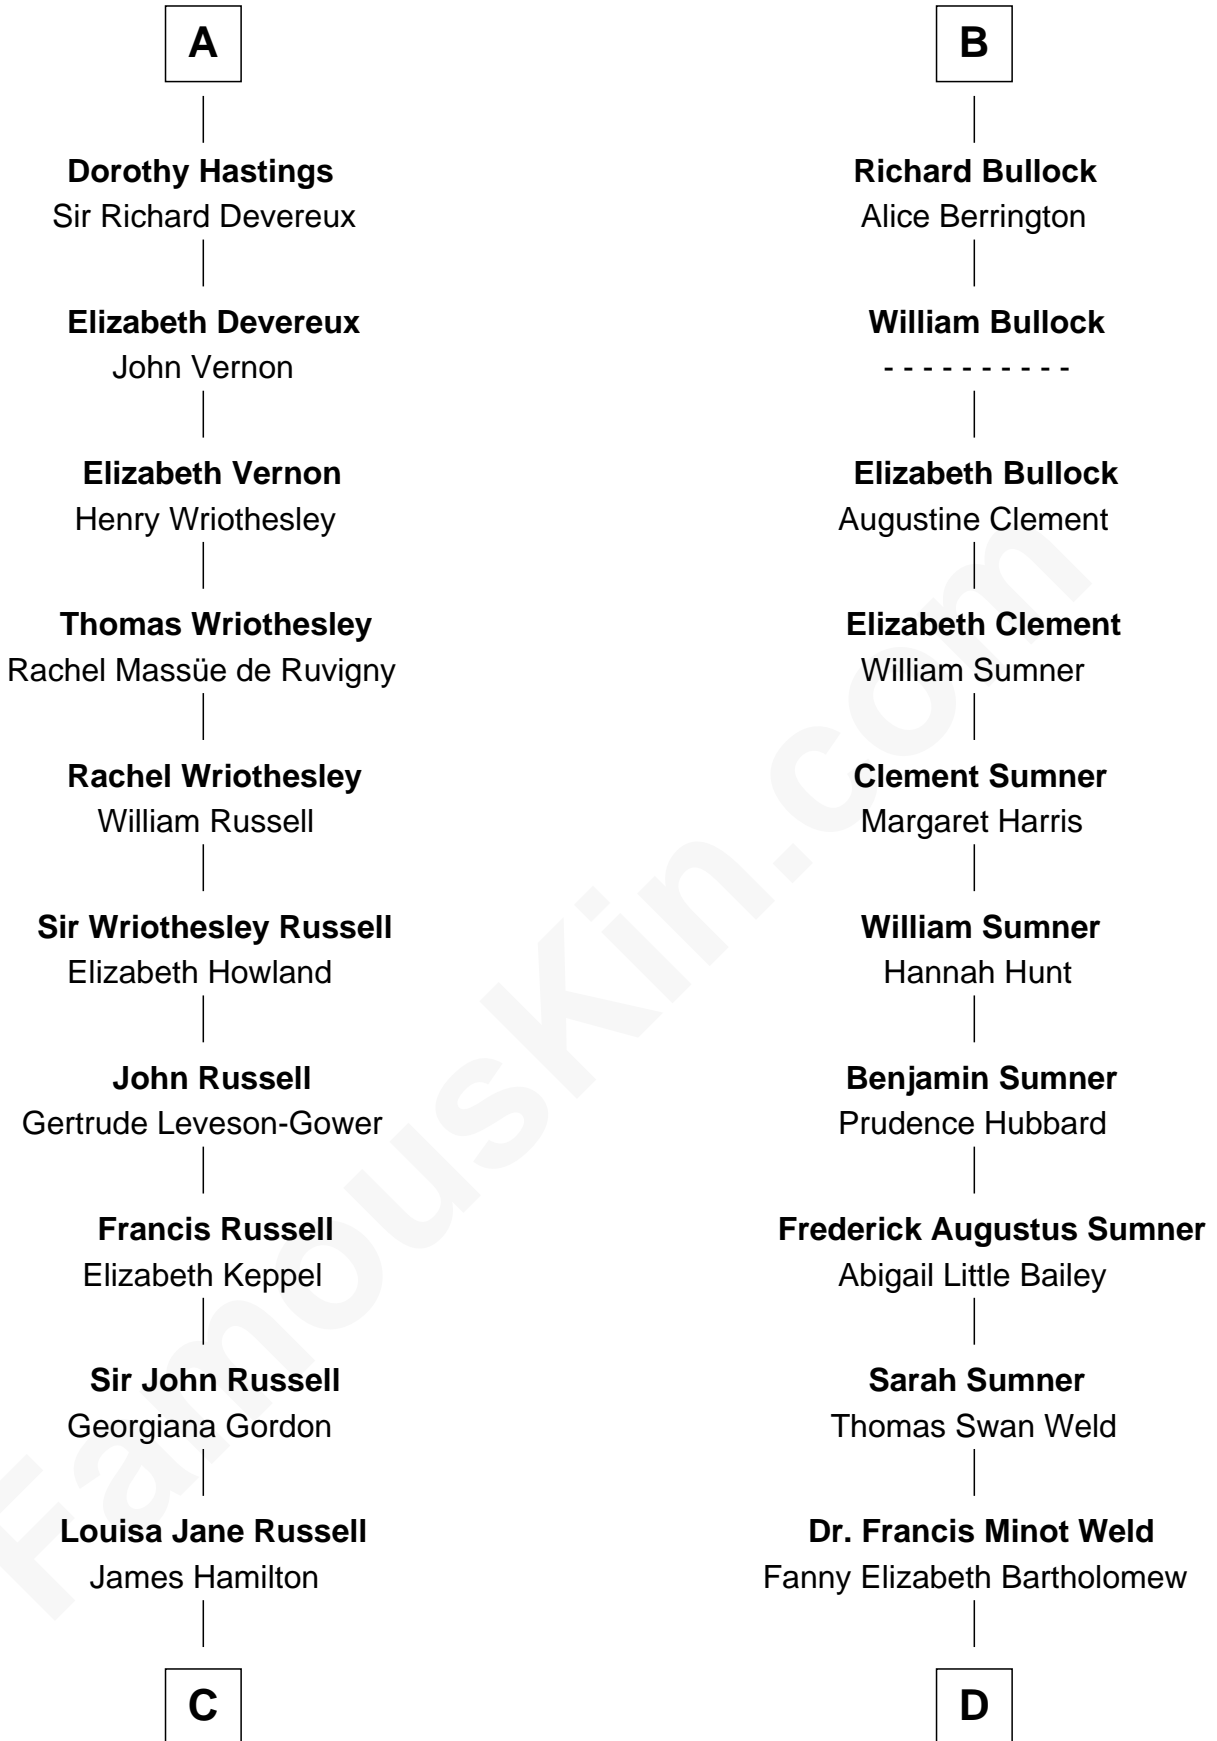

**FamousKin.com**  
**Relationship Chart of**  
**Sarah Ferguson**  
*Duchess of York*

**19th cousin 2 times removed of**  
**Bill Weld**  
*68th Governor of Massachusetts*

**C**

**Louisa Jane Hamilton**

William Henry Walter Montagu-Douglas-Scott

**Herbert Andrew Montagu-Douglas-Scott**

Marie Josephine Edwards

**Marian Louisa Montagu-Douglas-Scott**

Andrew Henry Ferguson

**Ronald Ivor Ferguson**

Susan Mary Wright

**Sarah Ferguson**

*Duchess of York*

**D**

**Francis Minot Weld**

Margaret Low White

**David Weld**

Mary Blake Nichols

**Bill Weld**