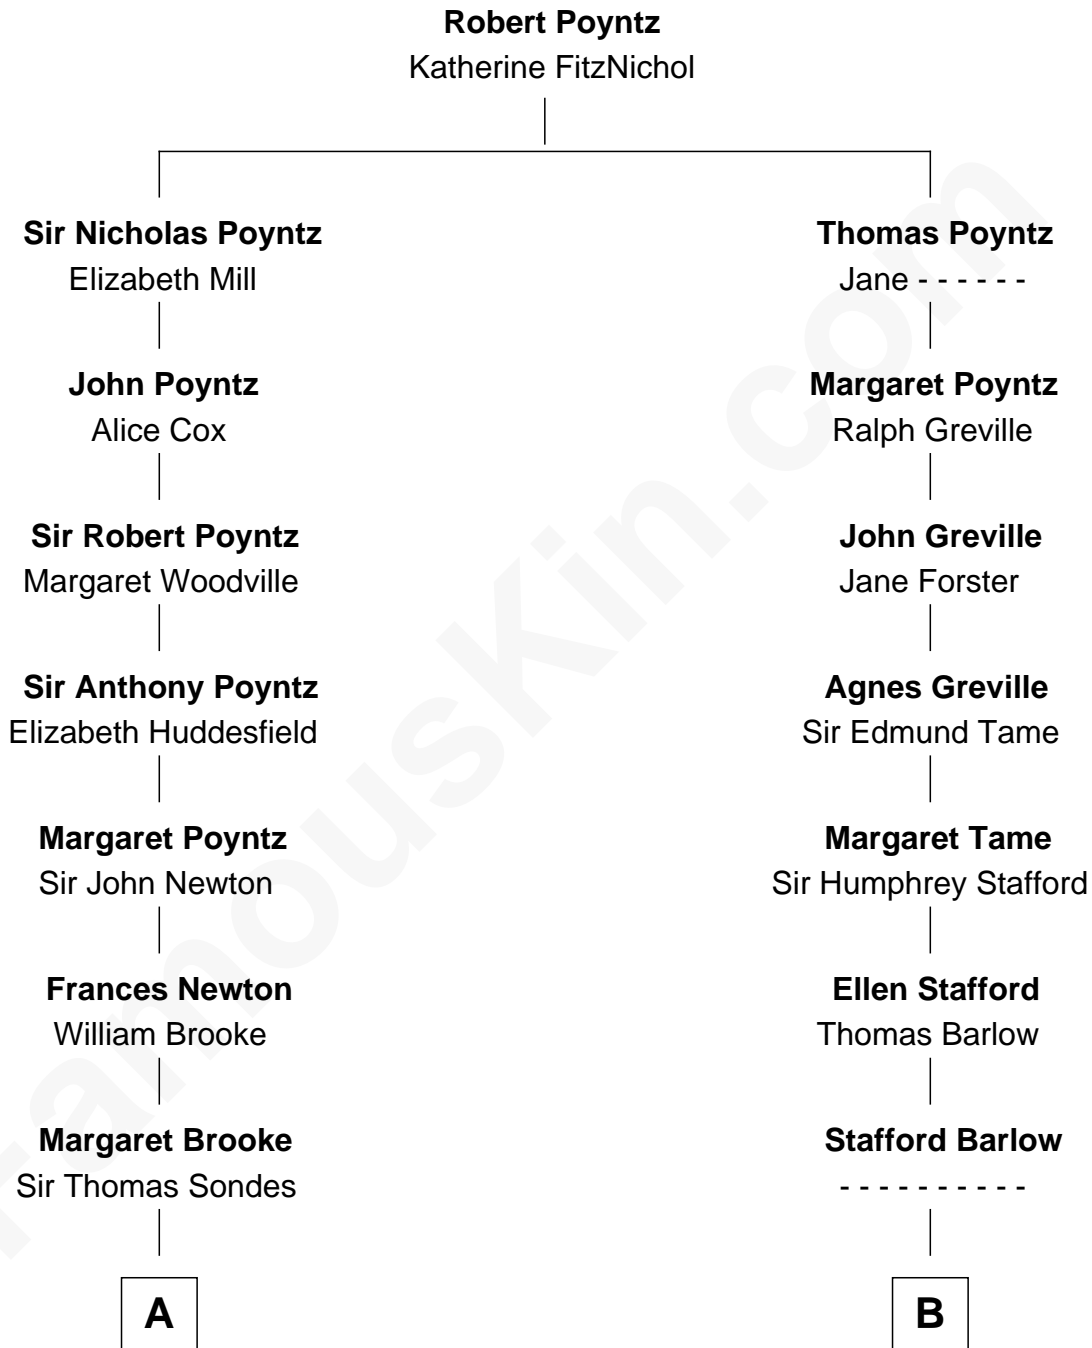

FamousKin.com Relationship Chart of

Sarah Ferguson

Duchess of York

19th cousin 1 time removed of

Bill Weld

68th Governor of Massachusetts

C

Herbert Andrew Montagu-Douglas-Scott

Marie Josephine Edwards

Marian Louisa Montagu-Douglas-Scott

Andrew Henry Ferguson

Ronald Ivor Ferguson

Susan Mary Wright

Sarah Ferguson

Duchess of York

D