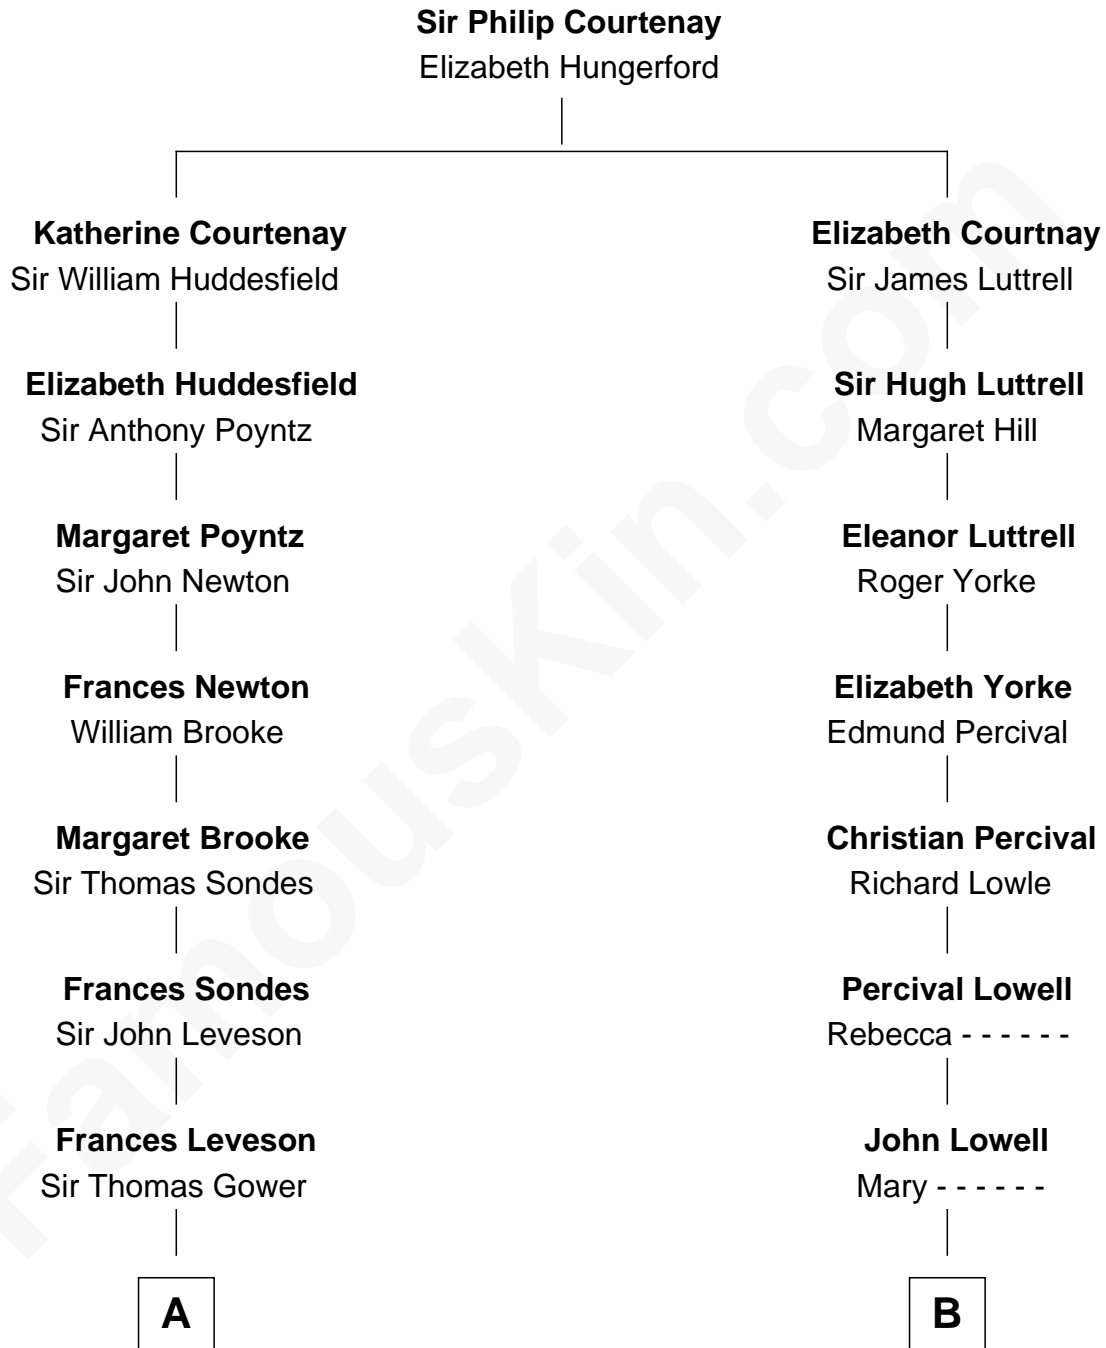

# FamousKin.com Relationship Chart of

**Sarah Ferguson**

*Duchess of York*

17th cousin 1 time removed of

**Bill Weld**

*68th Governor of Massachusetts*

**C**

—  
**Ronald Ivor Ferguson**

Susan Mary Wright

—  
**Sarah Ferguson**

*Duchess of York*

FamousKin.com