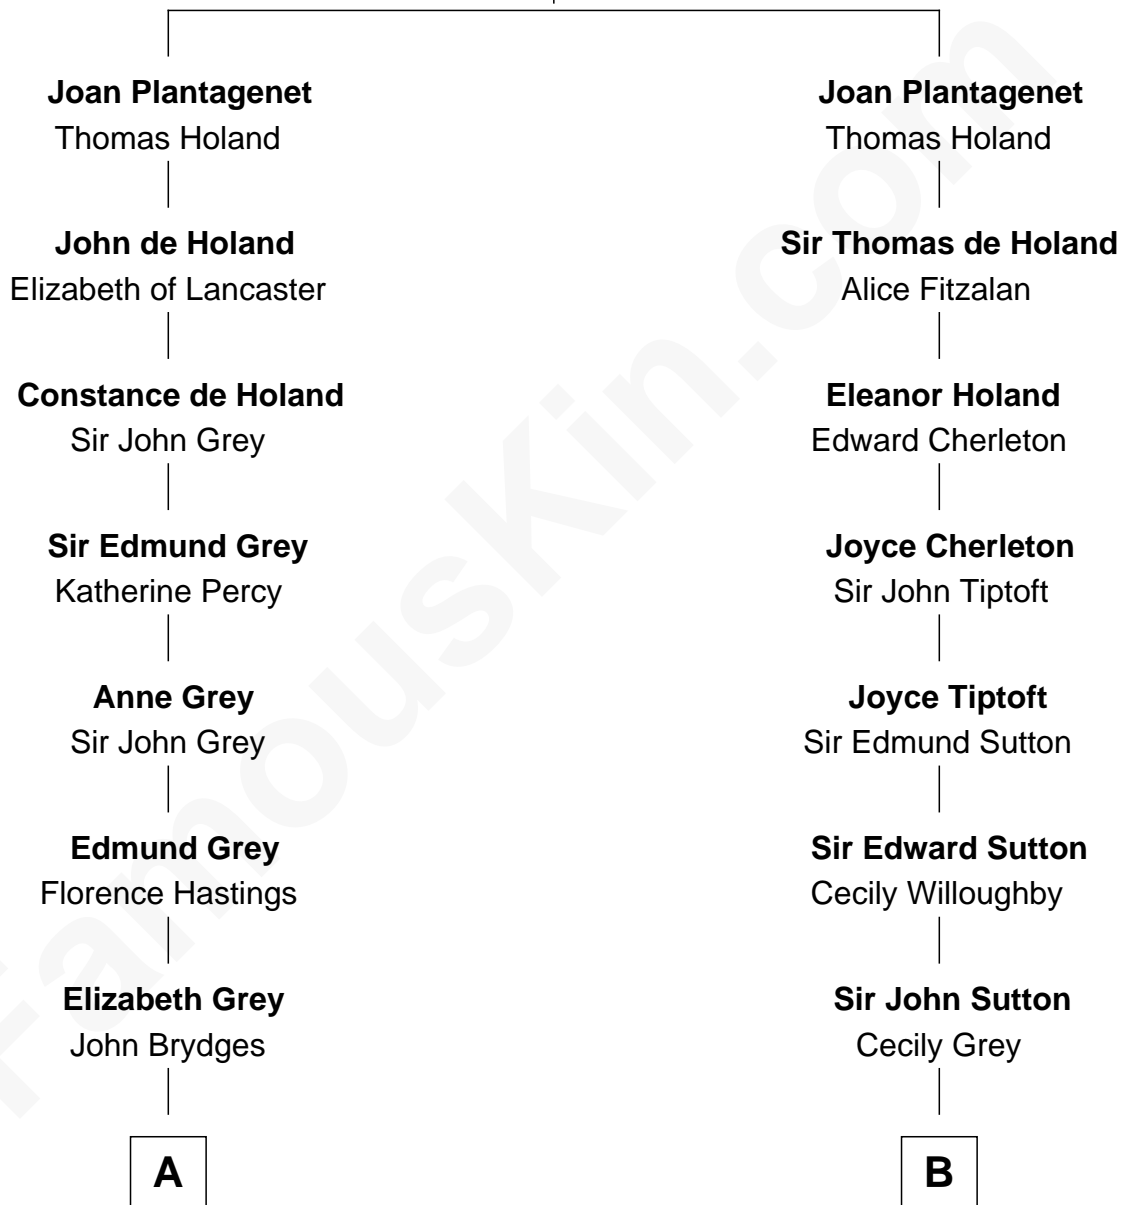

FamousKin.com Relationship Chart of

Sarah Ferguson

Duchess of York

20th cousin 1 time removed of

Bill Weld

68th Governor of Massachusetts

Edmund of Woodstock

Margaret Wake

C

Louisa Jane Hamilton

William Henry Walter Montagu-Douglas-Scott

Herbert Andrew Montagu-Douglas-Scott

Marie Josephine Edwards

Marian Louisa Montagu-Douglas-Scott

Andrew Henry Ferguson

Ronald Ivor Ferguson

Susan Mary Wright

Sarah Ferguson

Duchess of York

D

Harriet Hillard

William Augustus White

Margaret Low White

Francis Minot Weld