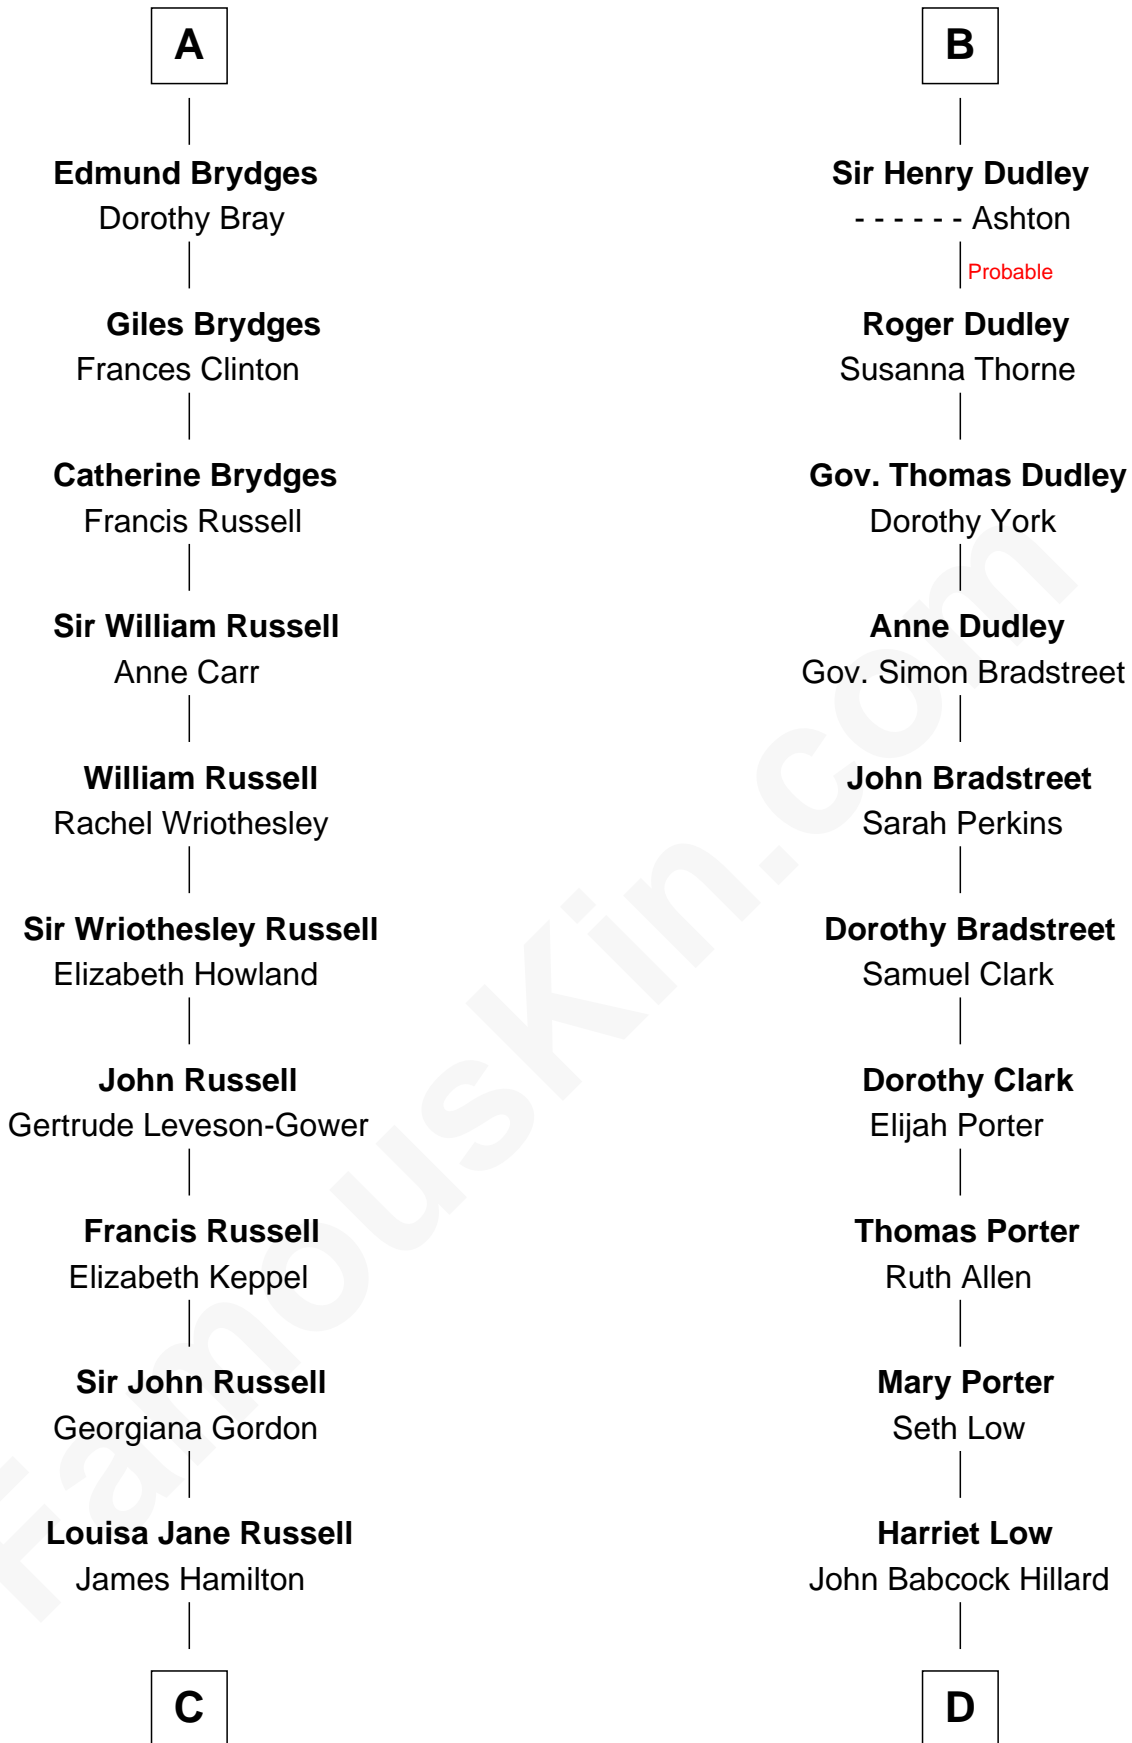

FamousKin.com Relationship Chart of

Sarah Ferguson

Duchess of York

20th cousin 1 time removed of

Bill Weld

68th Governor of Massachusetts

Edmund of Woodstock

Margaret Wake

C

Louisa Jane Hamilton

William Henry Walter Montagu-Douglas-Scott

Herbert Andrew Montagu-Douglas-Scott

Marie Josephine Edwards

Marian Louisa Montagu-Douglas-Scott

Andrew Henry Ferguson

Ronald Ivor Ferguson

Susan Mary Wright

Sarah Ferguson

Duchess of York

D

Harriet Hillard

William Augustus White

Margaret Low White

Francis Minot Weld