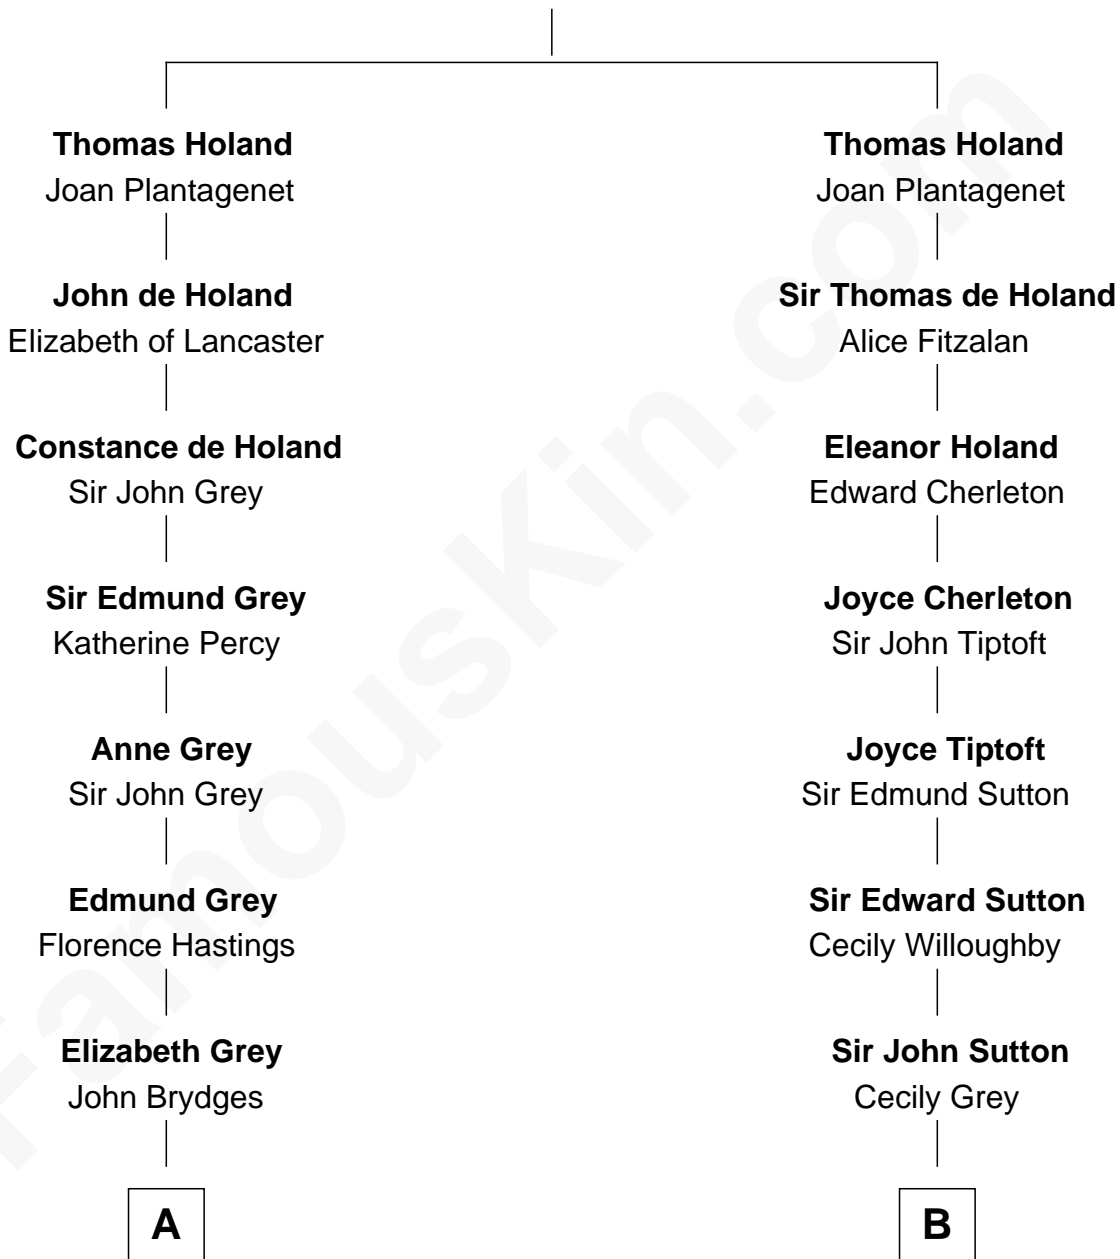

FamousKin.com Relationship Chart of

Sarah Ferguson

Duchess of York

20th cousin 1 time removed of

Bill Weld

68th Governor of Massachusetts

Sir Robert de Holland

Maude la Zouche

C

Louisa Jane Hamilton

William Henry Walter Montagu-Douglas-Scott

Herbert Andrew Montagu-Douglas-Scott

Marie Josephine Edwards

Marian Louisa Montagu-Douglas-Scott

Andrew Henry Ferguson

Ronald Ivor Ferguson