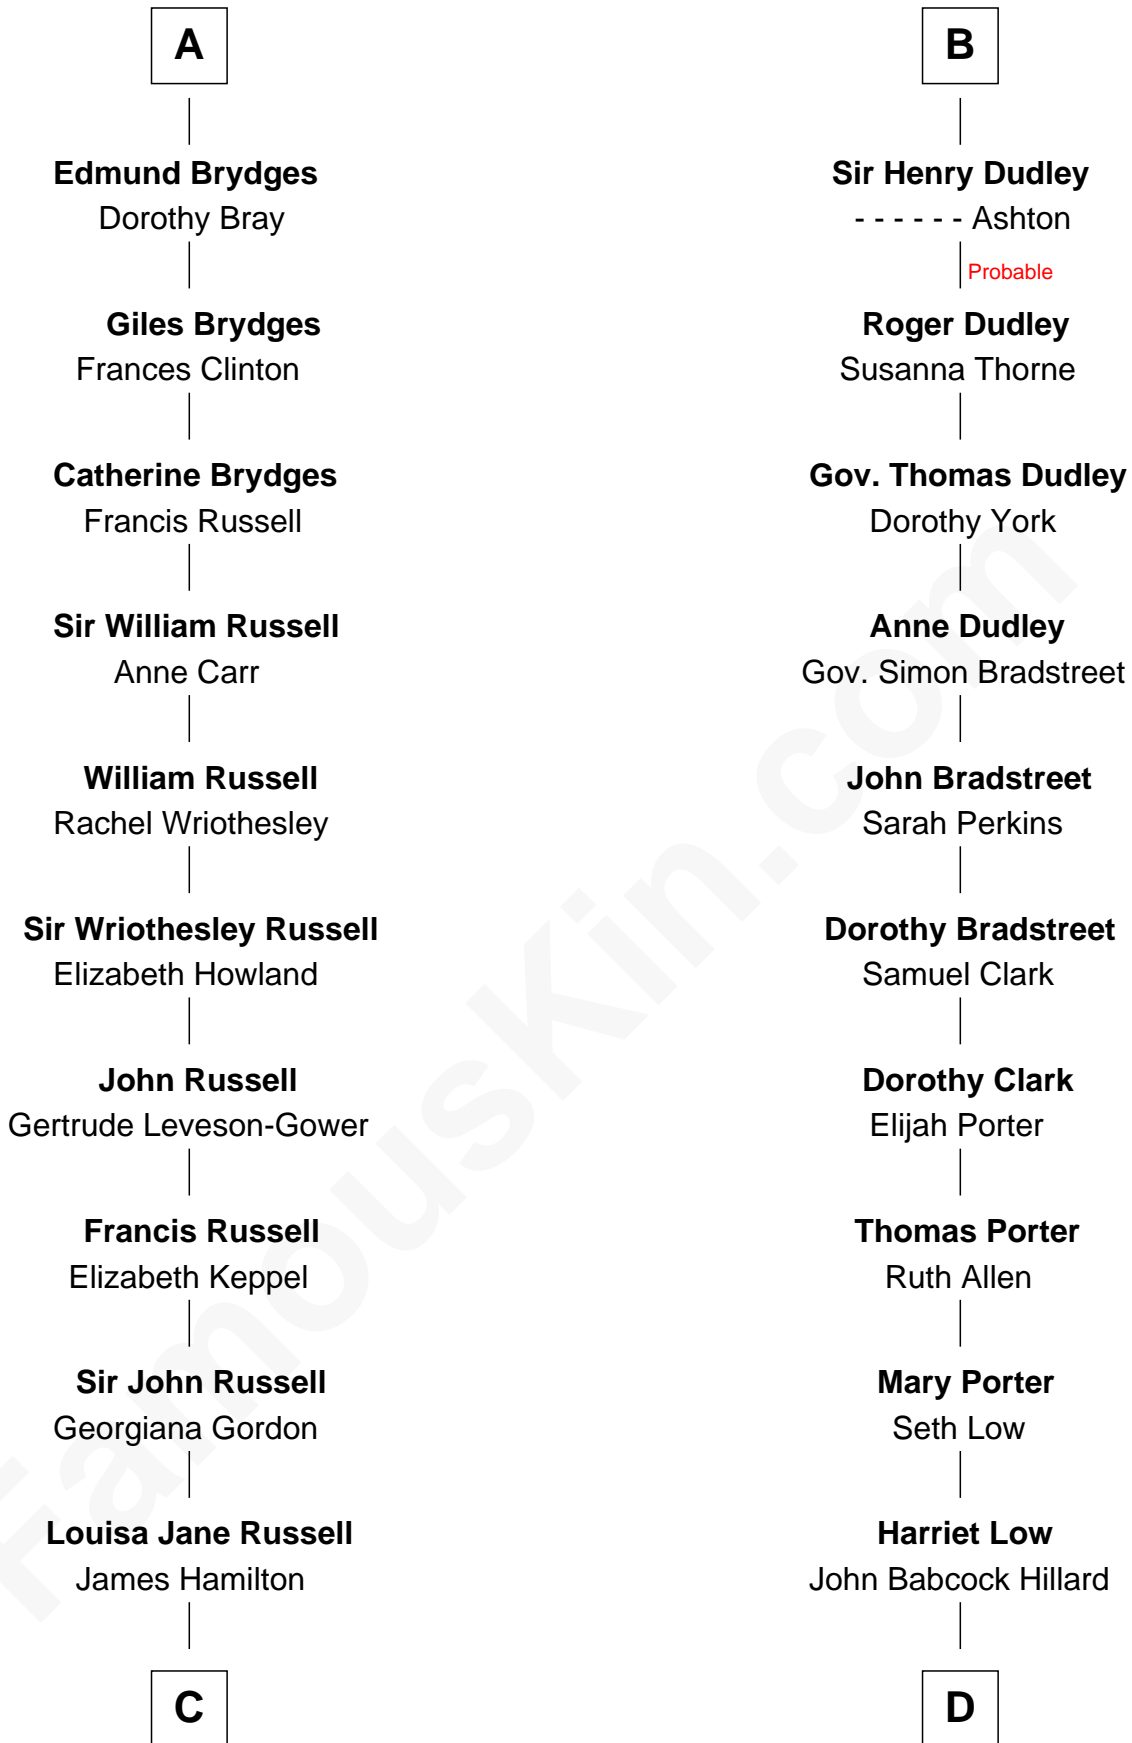

FamousKin.com Relationship Chart of

Sarah Ferguson

Duchess of York

20th cousin 1 time removed of

Bill Weld

68th Governor of Massachusetts

Sir Robert de Holland

Maude la Zouche

C

Louisa Jane Hamilton

William Henry Walter Montagu-Douglas-Scott

Herbert Andrew Montagu-Douglas-Scott

Marie Josephine Edwards

Marian Louisa Montagu-Douglas-Scott

Andrew Henry Ferguson

Ronald Ivor Ferguson

Susan Mary Wright

Sarah Ferguson

Duchess of York

D

Harriet Hillard

William Augustus White

Margaret Low White

Francis Minot Weld