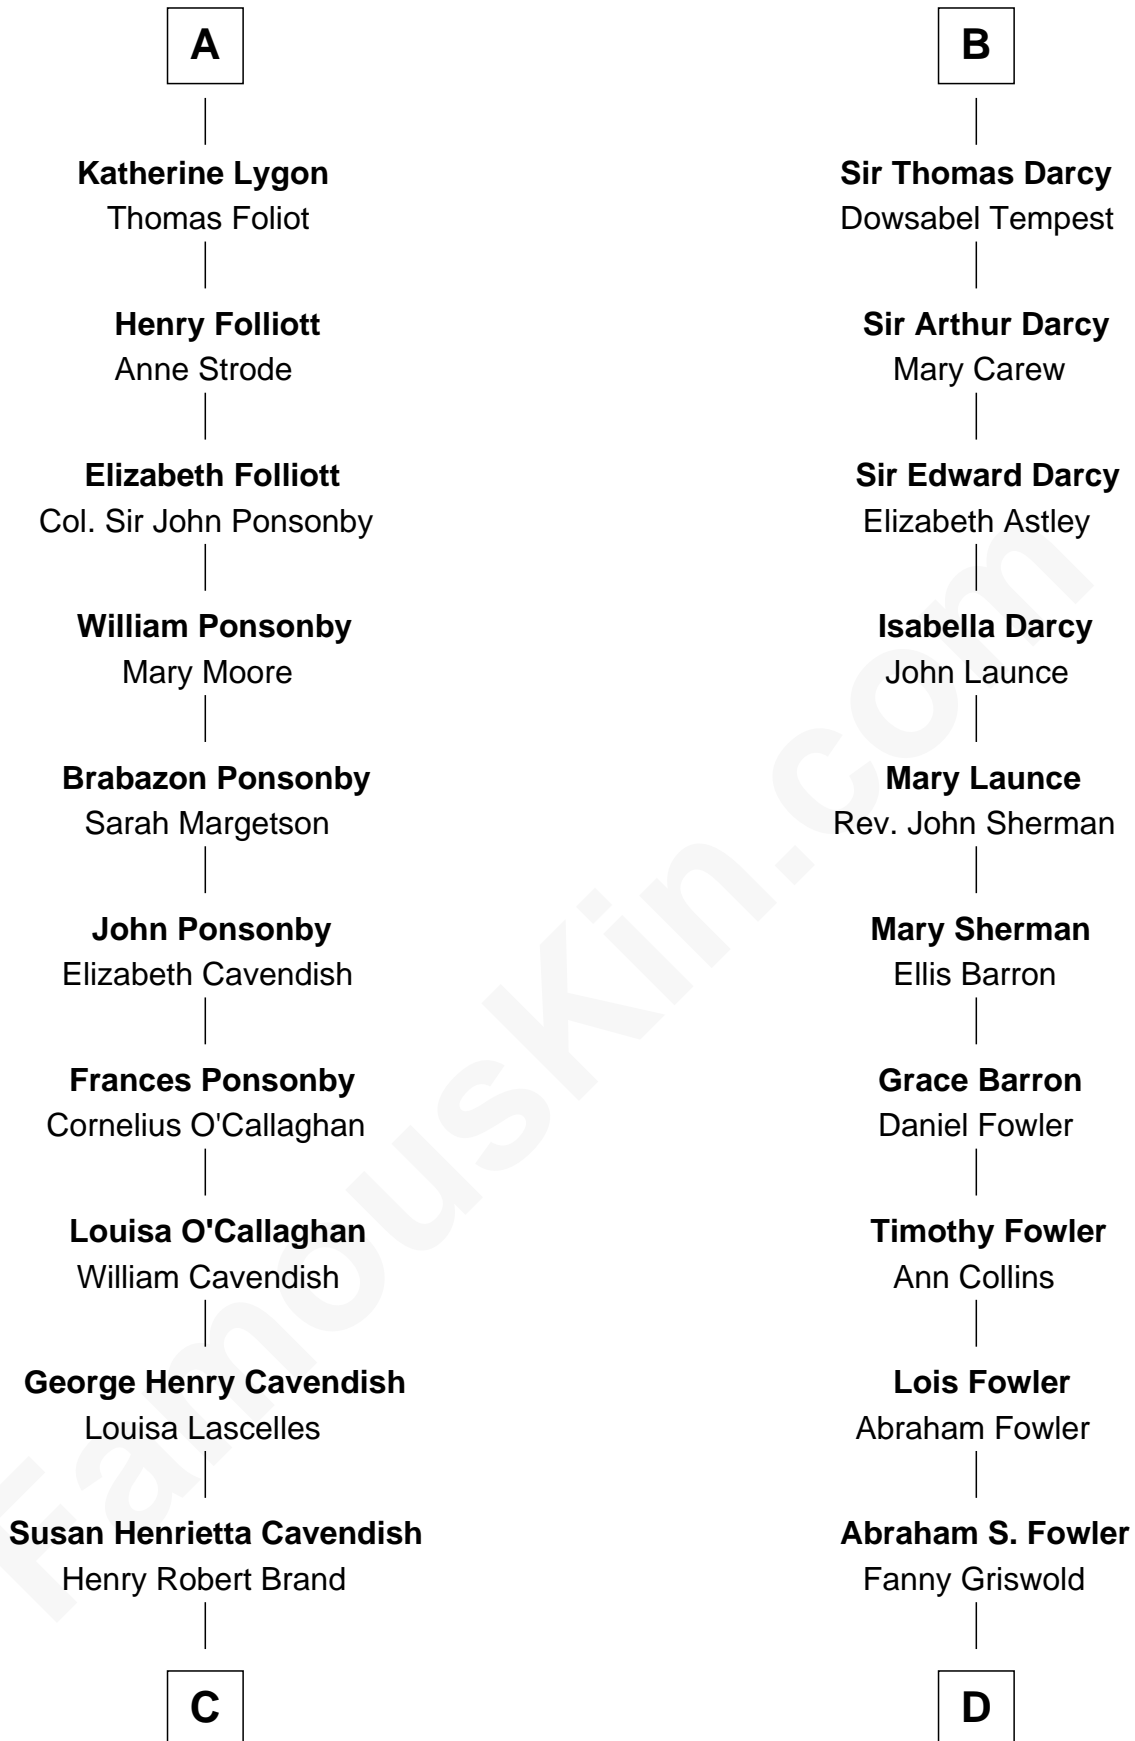

FamousKin.com Relationship Chart of

Sarah Ferguson

Duchess of York

20th cousin 1 time removed of

Bill Weld

68th Governor of Massachusetts

Humphrey de Bohun

Elizabeth Plantagenet

Sir William de Bohun
Elizabeth de Badlesmere

Elizabeth de Bohun
Sir Richard Fitzalan

Elizabeth Fitzalan
Sir Thomas Mowbray

Isabel Mowbray
Sir James Berkeley

Maurice Berkeley
Isabel Mead

Anne Berkeley
Sir William Dennis

Eleanor Dennis
William Lygon

A

Eleanor de Bohun
Sir James le Boteler

Pernel le Boteler
Sir Gilbert Talbot

Elizabeth Talbot
Sir Henry de Grey

Margaret de Grey
Sir John Darcy

John Darcy
Joan de Greystoke

Richard Darcy
Eleanor Scrope

Sir William Darcy
Eupheme Langton

B

C

Margaret Brand
Algernon Francis Holford Ferguson

Andrew Henry Ferguson
Marian Louisa Montagu-Douglas-Scott

Ronald Ivor Ferguson
Susan Mary Wright

Sarah Ferguson
Duchess of York