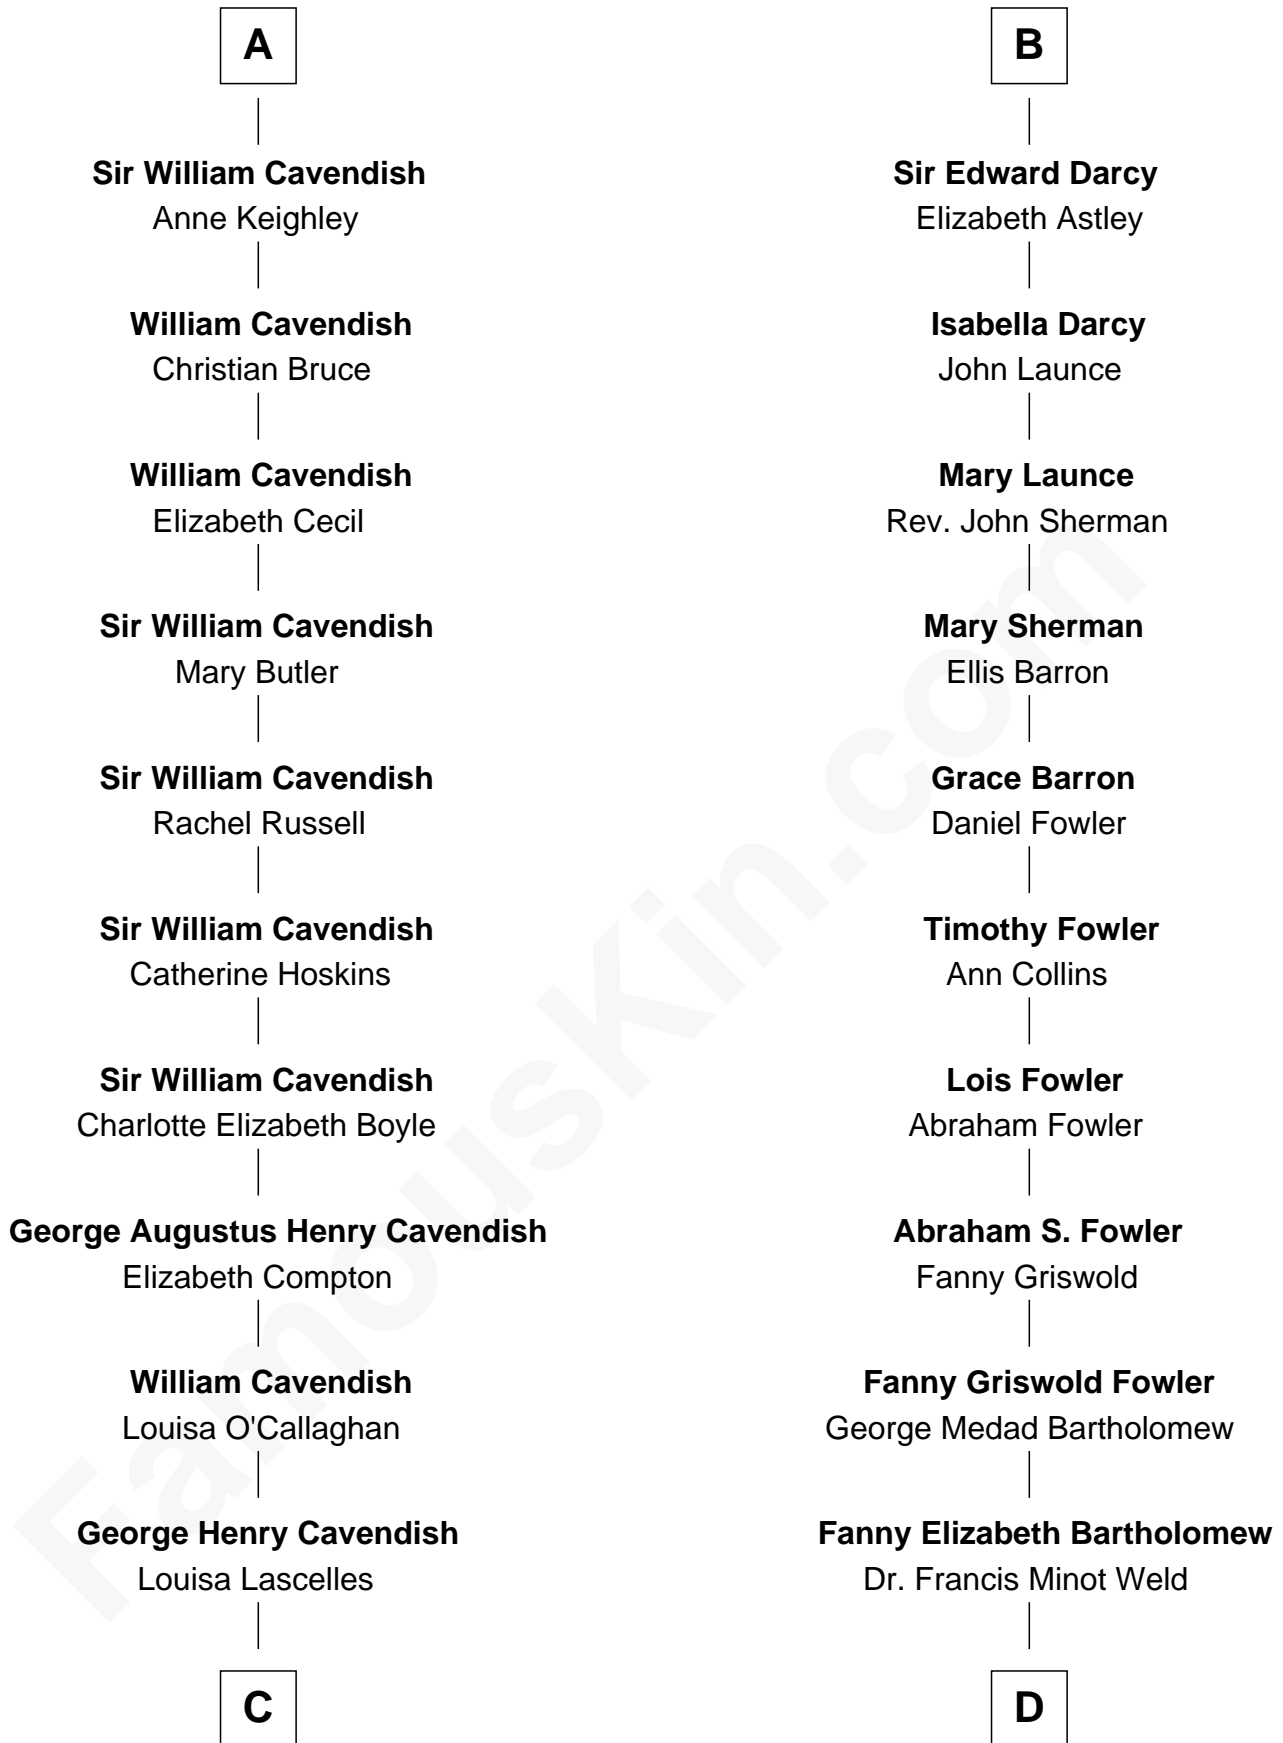

FamousKin.com Relationship Chart of

Sarah Ferguson

Duchess of York

19th cousin 2 times removed of

Bill Weld

68th Governor of Massachusetts

Sir Gilbert Talbot

Pernel le Boteler

C

Susan Henrietta Cavendish

Henry Robert Brand

Margaret Brand

Algernon Francis Holford Ferguson

Andrew Henry Ferguson

Marian Louisa Montagu-Douglas-Scott

Ronald Ivor Ferguson

Susan Mary Wright

Sarah Ferguson

Duchess of York

D

Francis Minot Weld

Margaret Low White

David Weld

Mary Blake Nichols