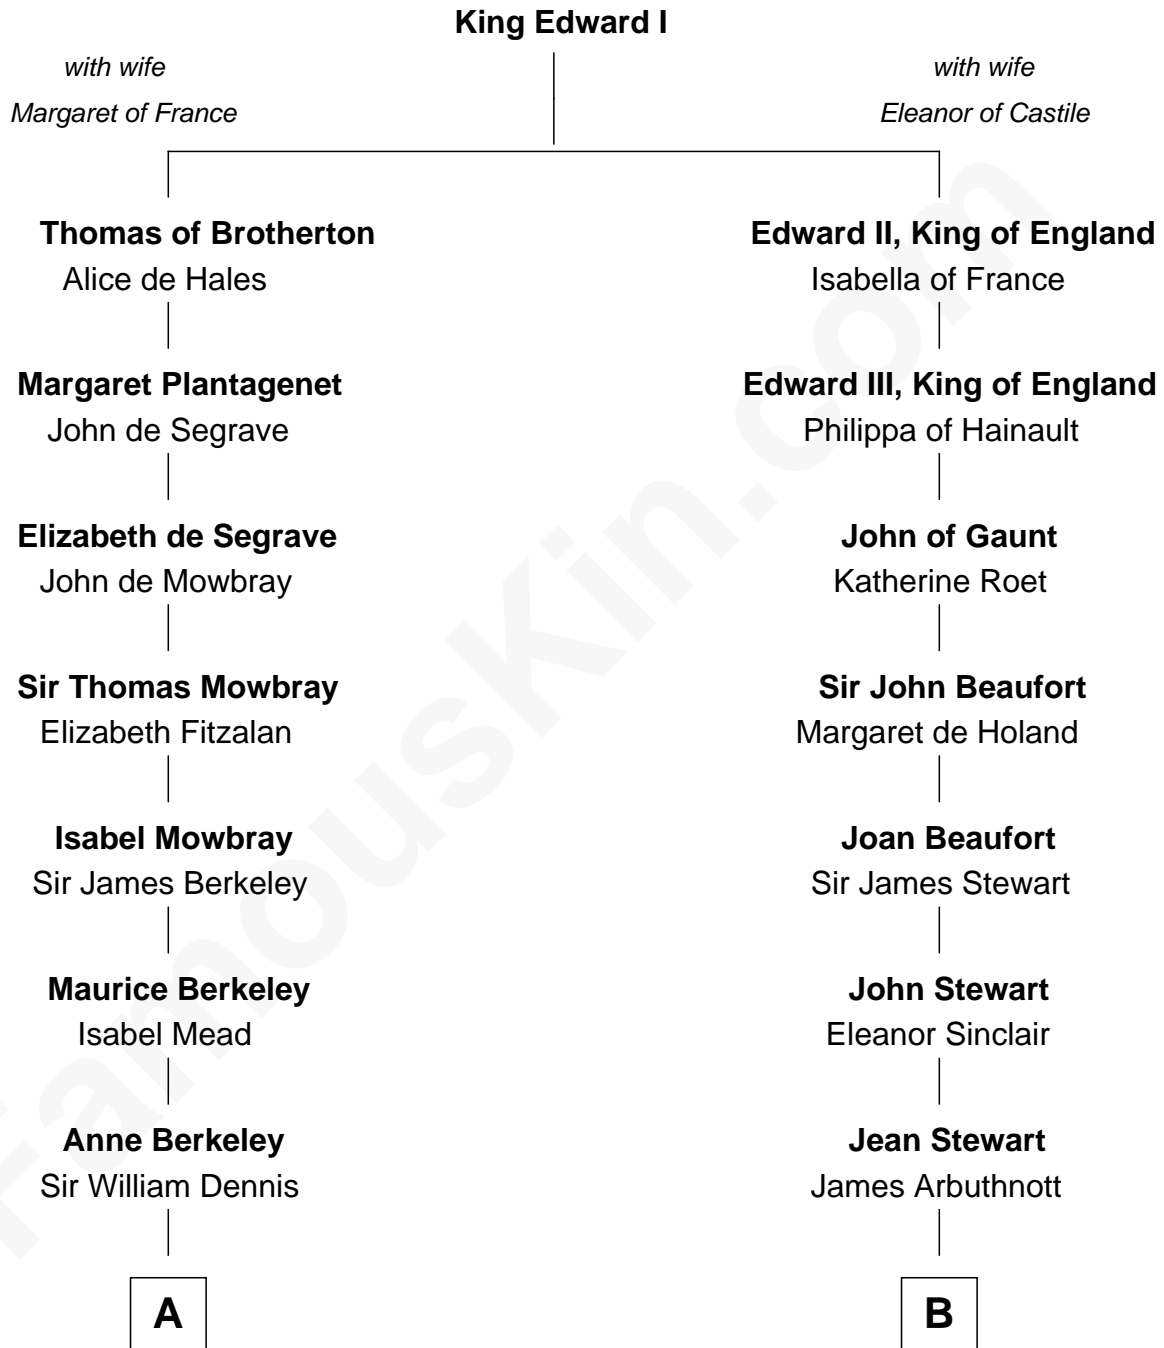

FamousKin.com

Relationship Chart of

Sarah Ferguson

Duchess of York

17th cousin 4 times removed of

Helen Keller
Author and Activist

C

—
Susan Henrietta Cavendish

Henry Robert Brand

—
Margaret Brand

Algernon Francis Holford Ferguson

—
Andrew Henry Ferguson

Marian Louisa Montagu-Douglas-Scott

—
Ronald Ivor Ferguson

Susan Mary Wright

—
Sarah Ferguson

Duchess of York