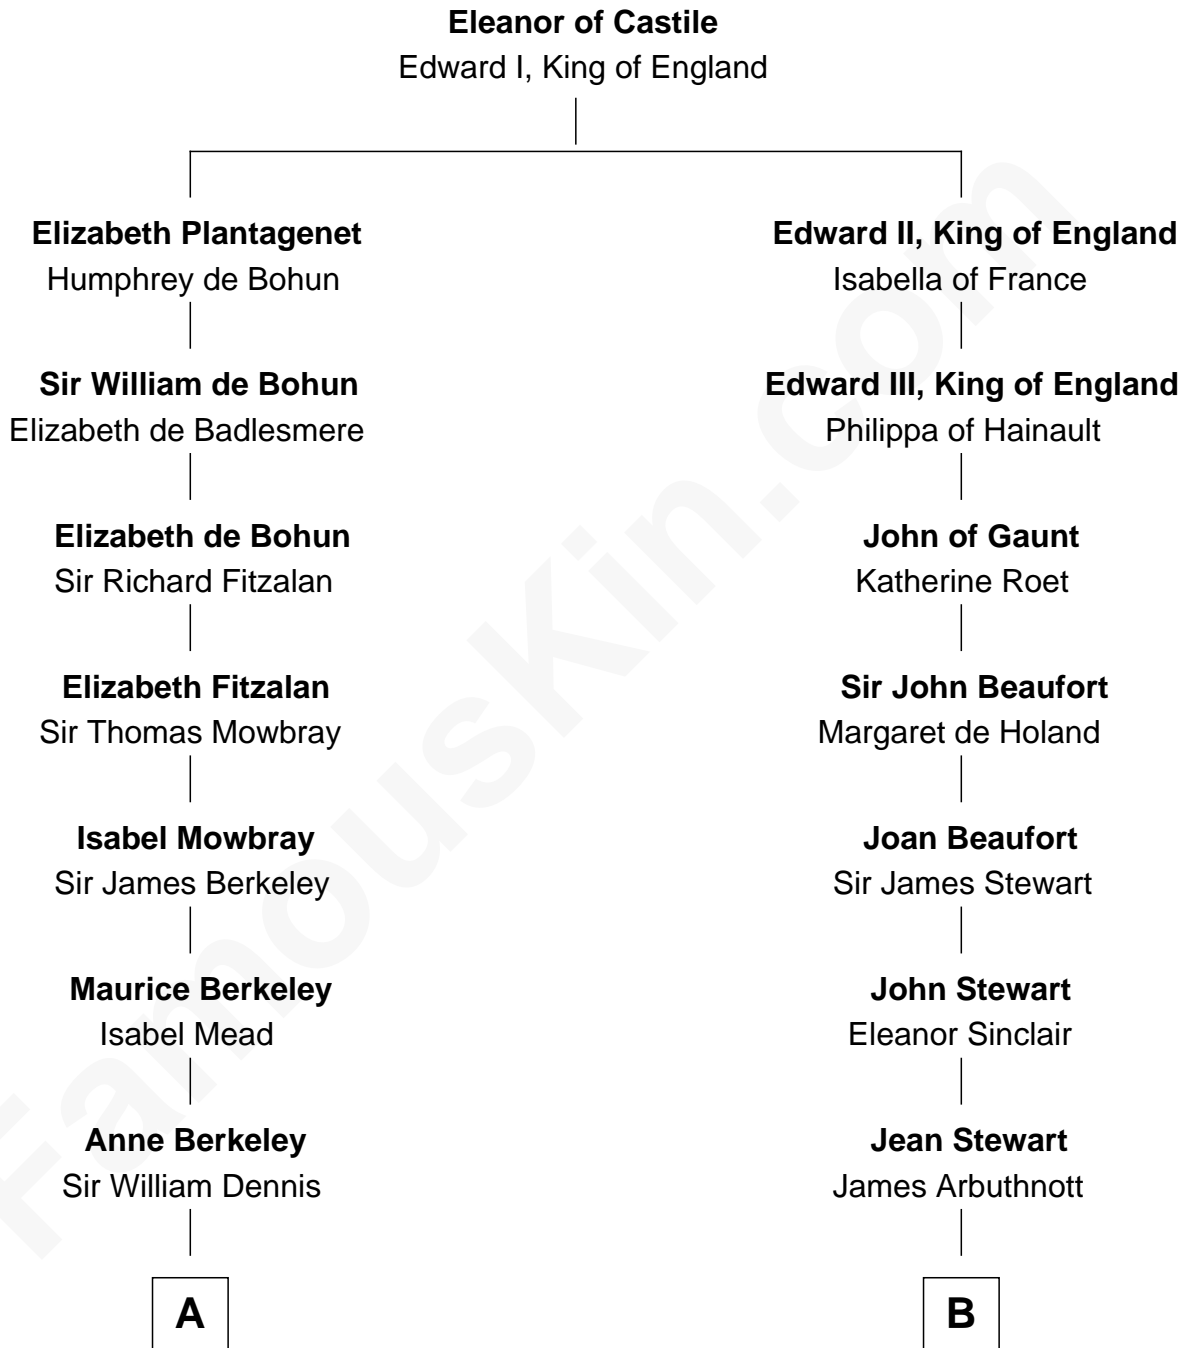

FamousKin.com Relationship Chart of

Sarah Ferguson

Duchess of York

17th cousin 4 times removed of

Helen Keller

Author and Activist

C

—
Susan Henrietta Cavendish

Henry Robert Brand

—
Margaret Brand

Algernon Francis Holford Ferguson

—
Andrew Henry Ferguson

Marian Louisa Montagu-Douglas-Scott

—
Ronald Ivor Ferguson

Susan Mary Wright

—
Sarah Ferguson

Duchess of York