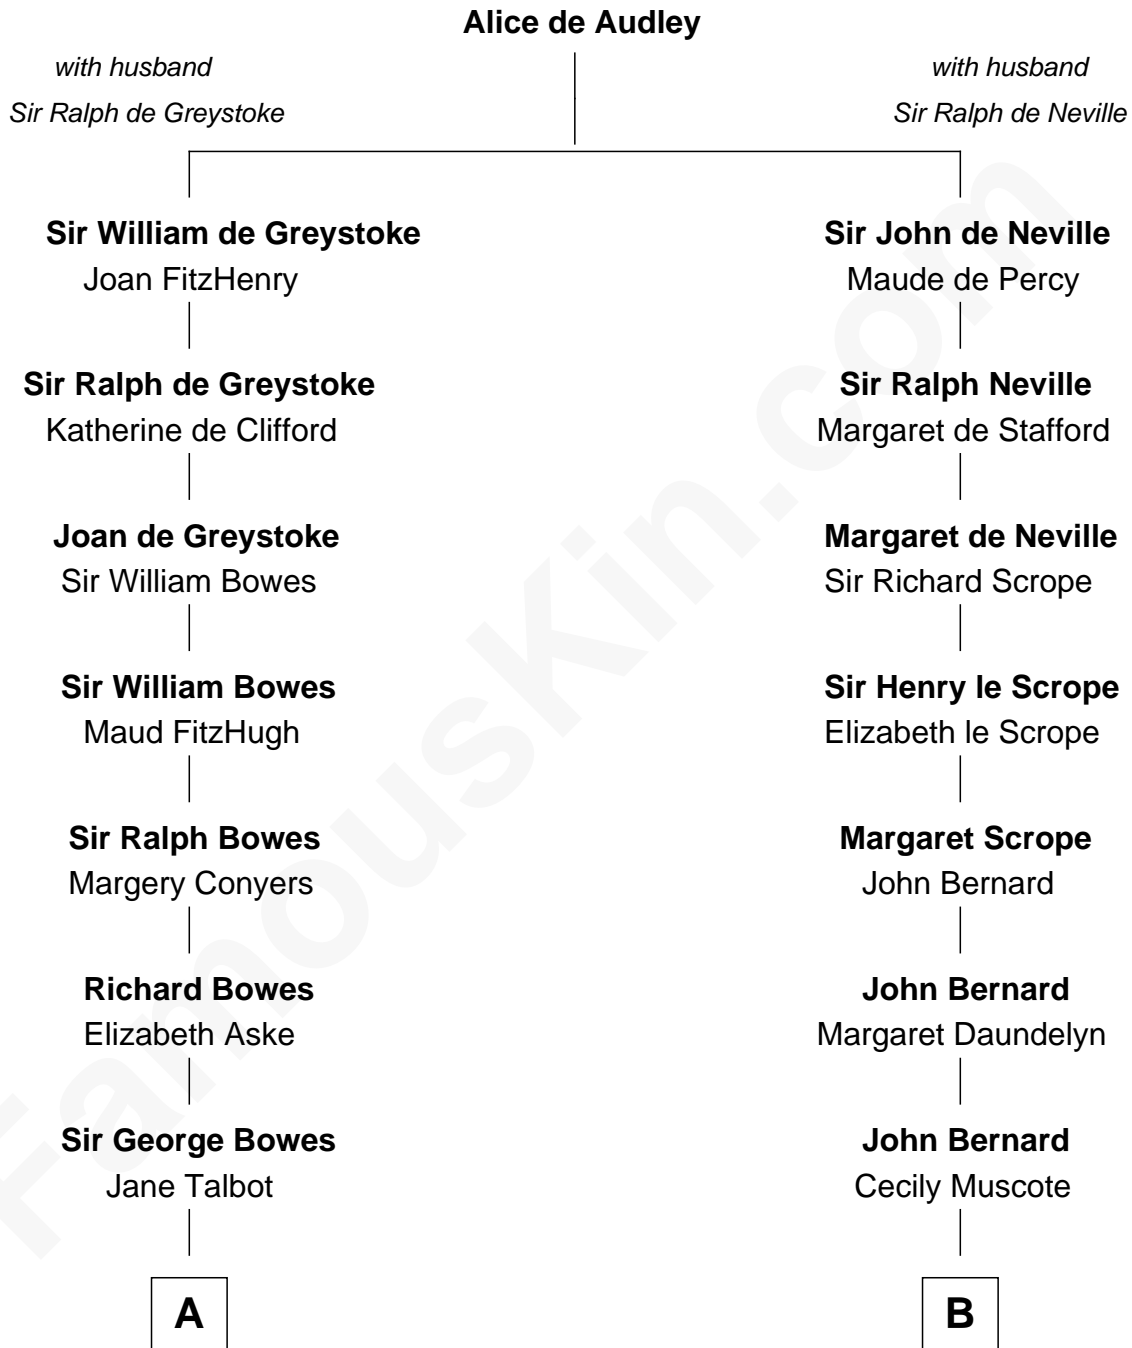

FamousKin.com Relationship Chart of

Sarah Ferguson

Duchess of York

16th cousin 4 times removed of

Helen Keller

Author and Activist

A

Thomas Bowes
Anne Warcop

Thomas Bowes
Anne Maxton

Sir William Bowes
Elizabeth Blakiston

Anne Bowes
Edward Chaloner

William Chaloner
Mary Finney

Anne Chaloner
Edward Lascelles

Frances Lascelles
Lt. Col. John Douglas

Harriet Douglas
James Hamilton

James Hamilton
Louisa Jane Russell

Louisa Jane Hamilton
William Henry Walter Montagu-Douglas-Scott

C

B

Francis Bernard
Alice Hazlewood

Sir Francis Bernard
Mary Woolhouse

Col. William Bernard
Lucy Higginson

Elizabeth Bernard
Thomas Todd