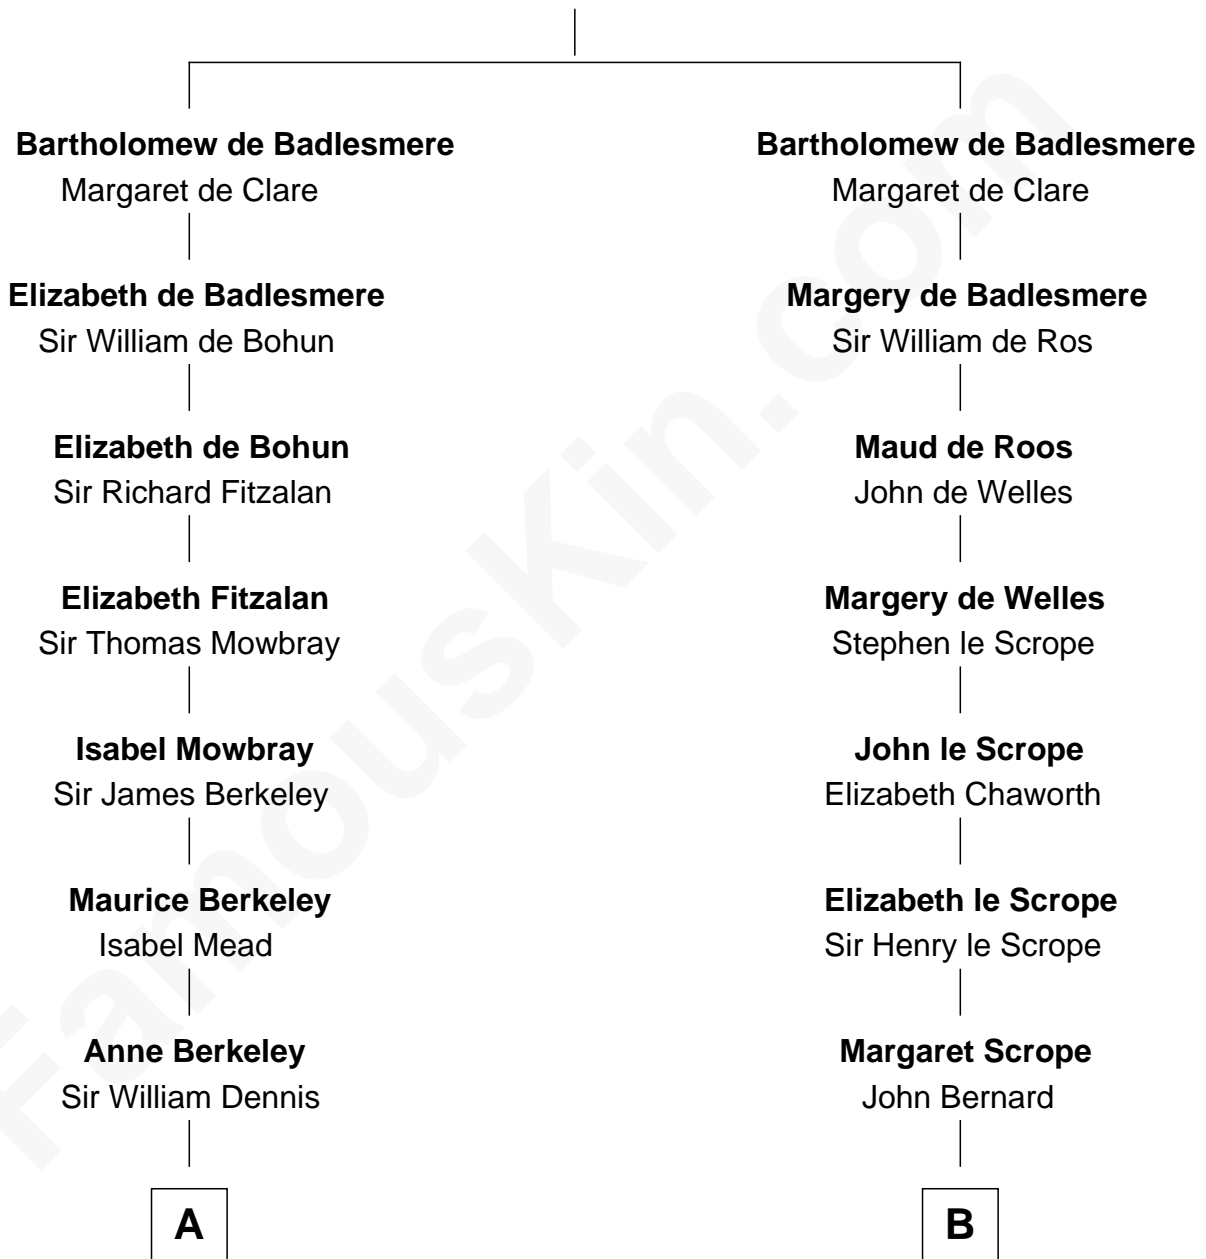

FamousKin.com

Relationship Chart of

Sarah Ferguson

Duchess of York

18th cousin 3 times removed of

Helen Keller

Author and Activist

Gunselm de Badlesmere

C

Susan Henrietta Cavendish

Henry Robert Brand

Margaret Brand

Algernon Francis Holford Ferguson

Andrew Henry Ferguson

Marian Louisa Montagu-Douglas-Scott

Ronald Ivor Ferguson

Susan Mary Wright

Sarah Ferguson

Duchess of York

D

Arthur Henley Keller

Kate Adams

Helen Keller

Author and Activist