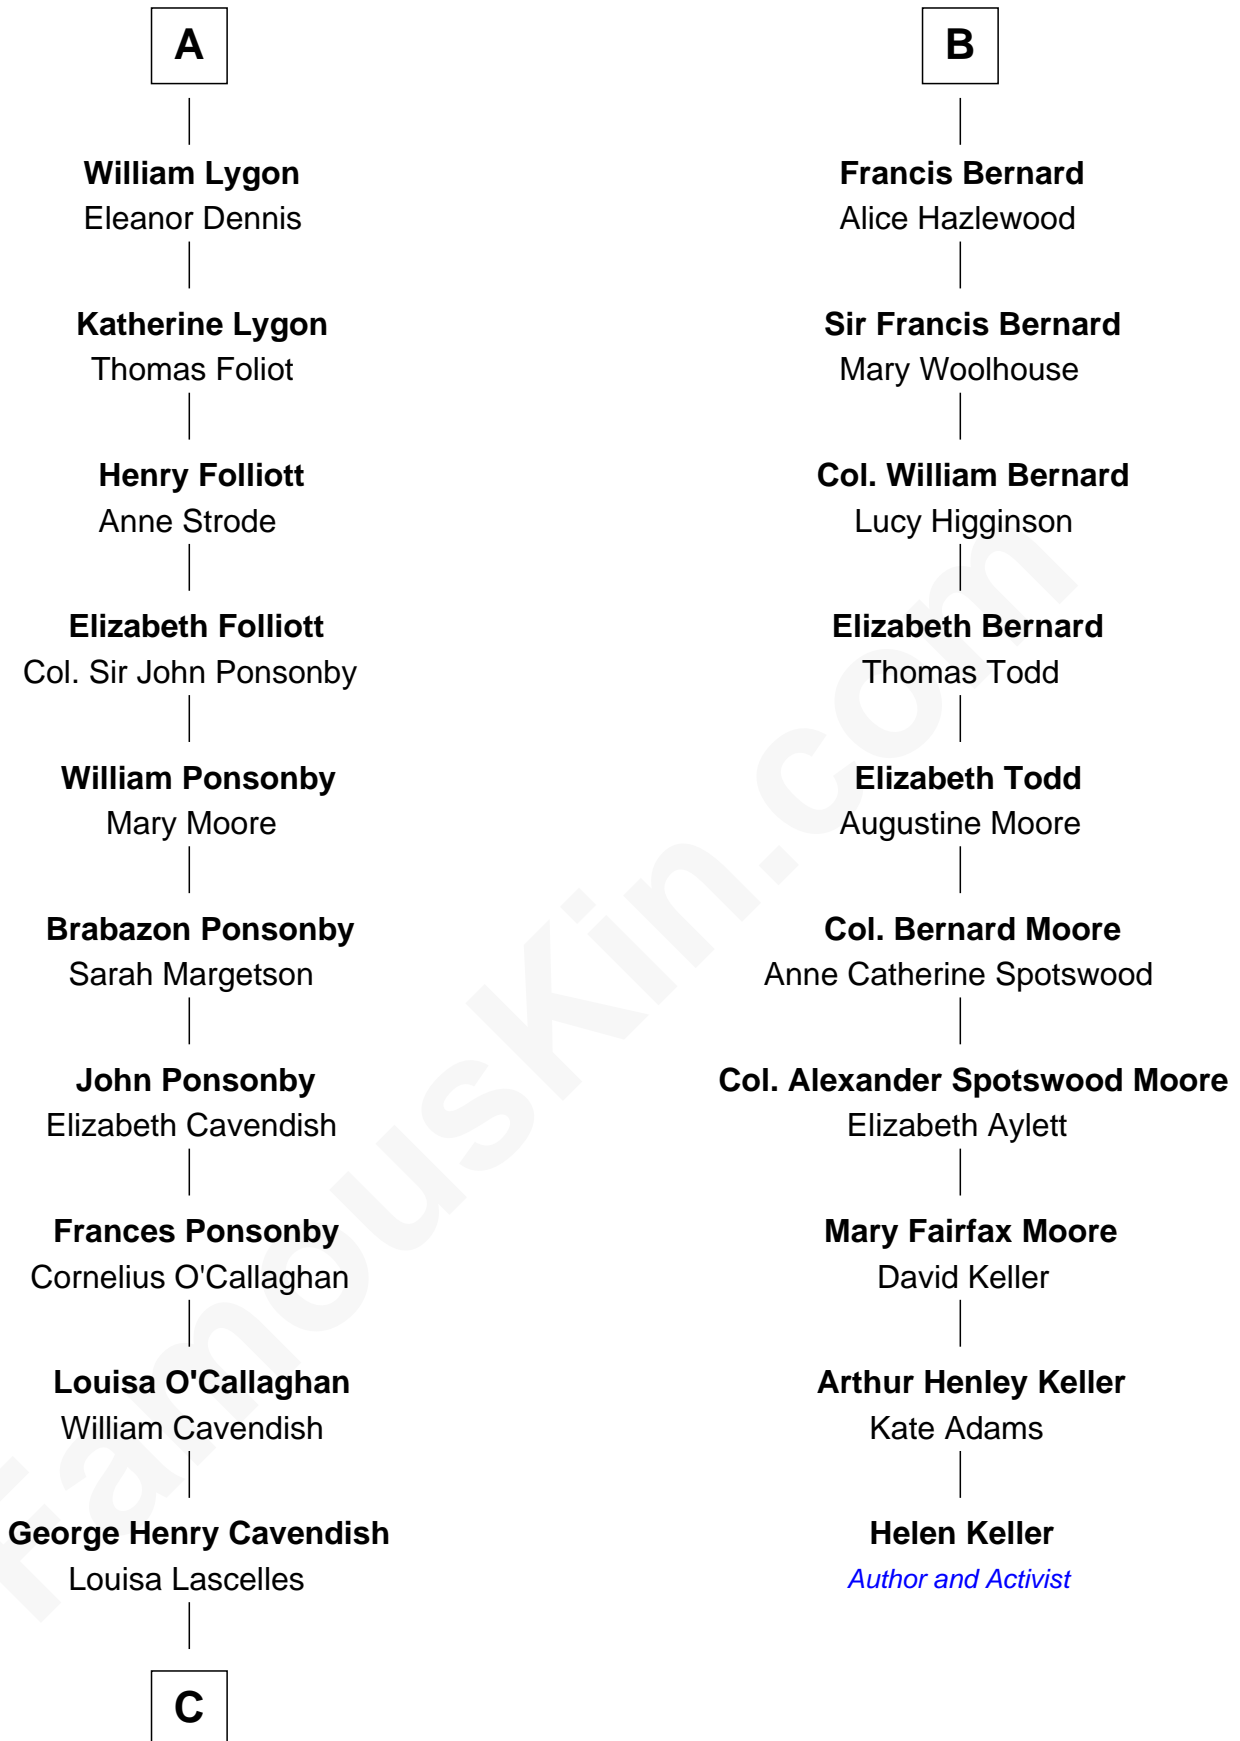

## Relationship Chart of

**Sarah Ferguson**

*Duchess of York*

16th cousin 5 times removed of

**Helen Keller**

*Author and Activist*

**Ralph de Stafford**

Margaret de Audley

**C**

—  
**Susan Henrietta Cavendish**

Henry Robert Brand

—  
**Margaret Brand**

Algernon Francis Holford Ferguson

—  
**Andrew Henry Ferguson**

Marian Louisa Montagu-Douglas-Scott

—  
**Ronald Ivor Ferguson**

Susan Mary Wright

—  
**Sarah Ferguson**

*Duchess of York*