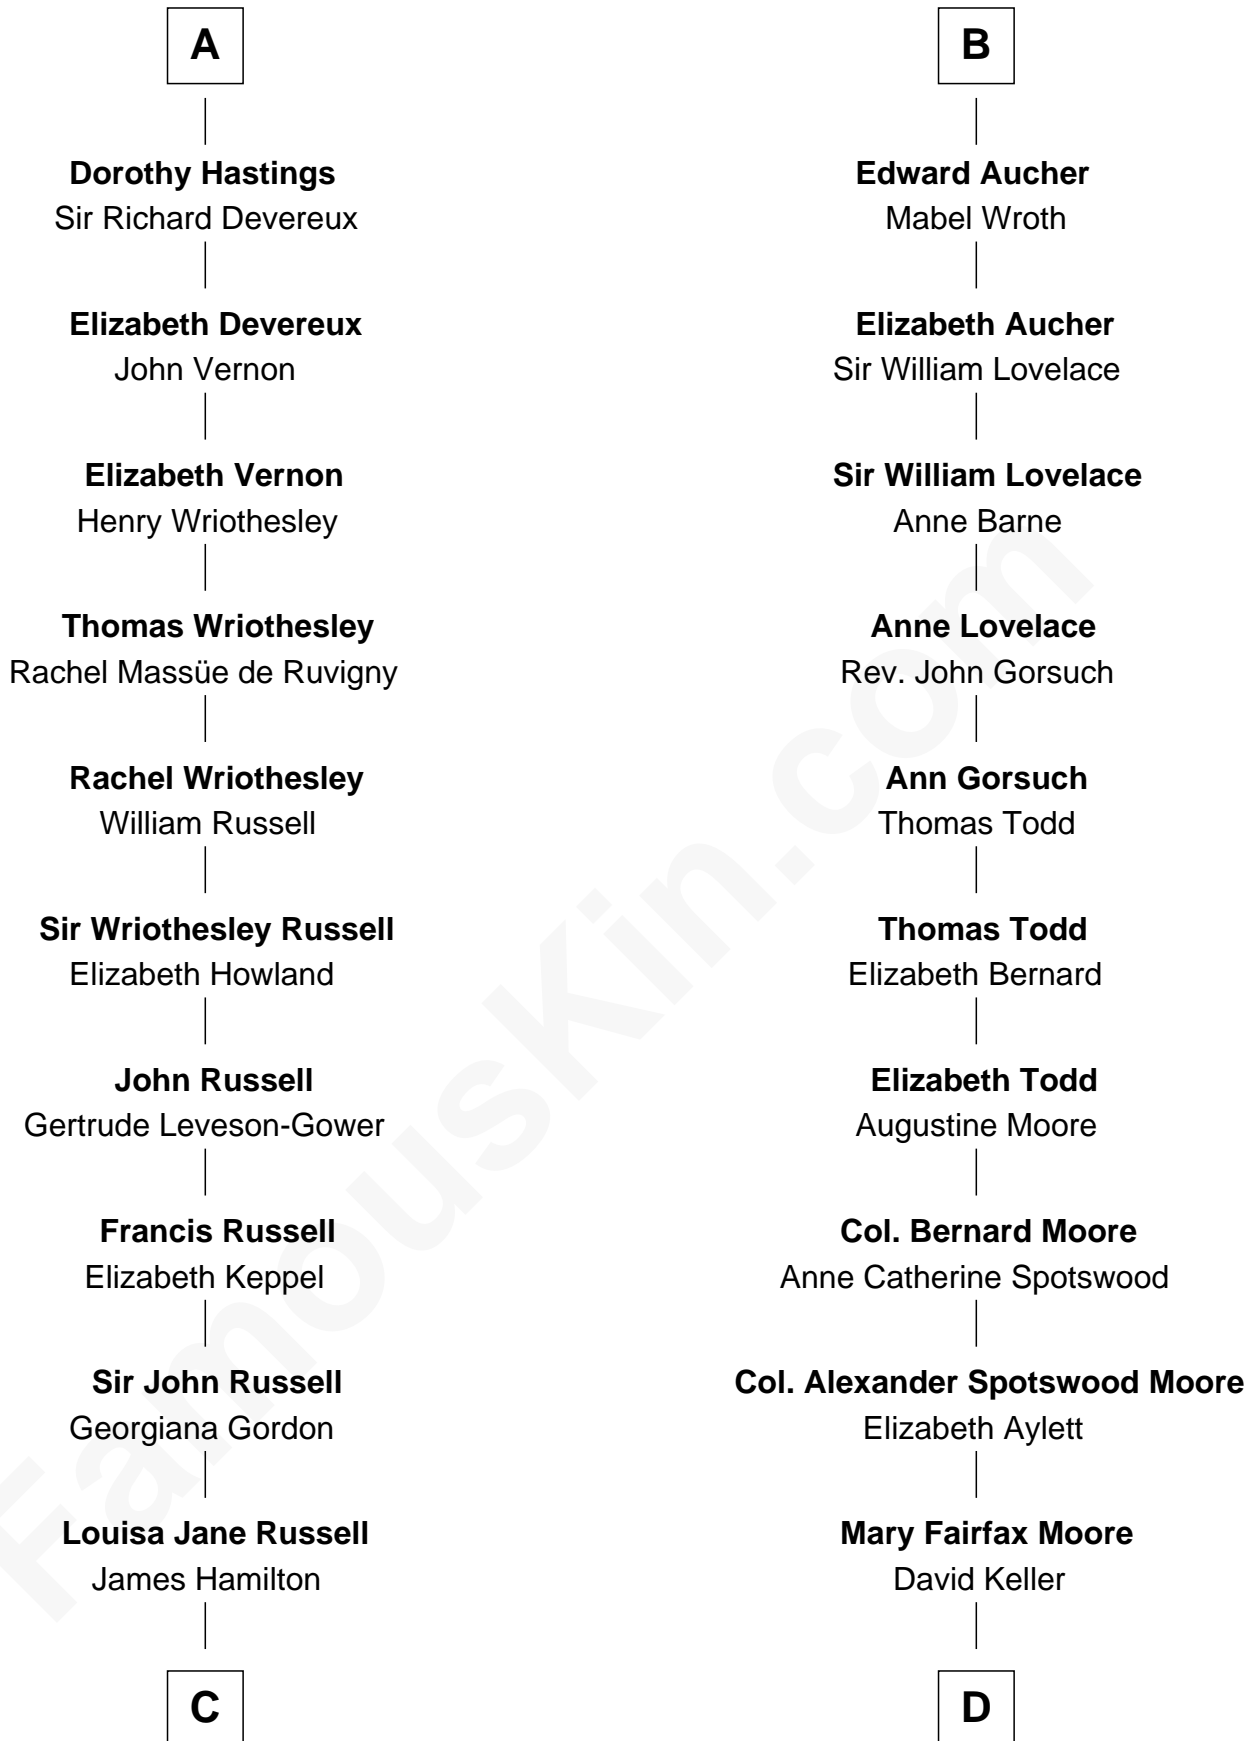

## Relationship Chart of

**Sarah Ferguson**

*Duchess of York*

18th cousin 3 times removed of

**Helen Keller**

*Author and Activist*

**William de Montagu**  
Katherine de Grandison

**Philippa de Montagu**  
Sir Roger de Mortimer

**Edmund Mortimer**  
Philippa Plantagenet

**Elizabeth Mortimer**  
Sir Henry Percy

**Sir Henry Percy**  
Eleanor Neville

**Anne Percy**  
Sir Thomas Hungerford

**Mary Hungerford**  
Sir Edward Hastings

**Sir George Hastings**  
Anne Stafford

**A**

**Sibyl de Montagu**  
Sir Edmund Fitzalan

**Philippe Fitzalan**  
Sir Richard Sergeaux

**Philippa Sergeaux**  
Sir Robert Pashley

**Anne Pashley**  
Edward Tyrrell

**Philippa Tyrrell**  
Thomas Cornwallis

**Sir William Cornwallis**  
Elizabeth Stanford

**Affra Cornwallis**  
Sir Anthony Aucher

**B**

**C**

**Louisa Jane Hamilton**

William Henry Walter Montagu-Douglas-Scott

**Herbert Andrew Montagu-Douglas-Scott**