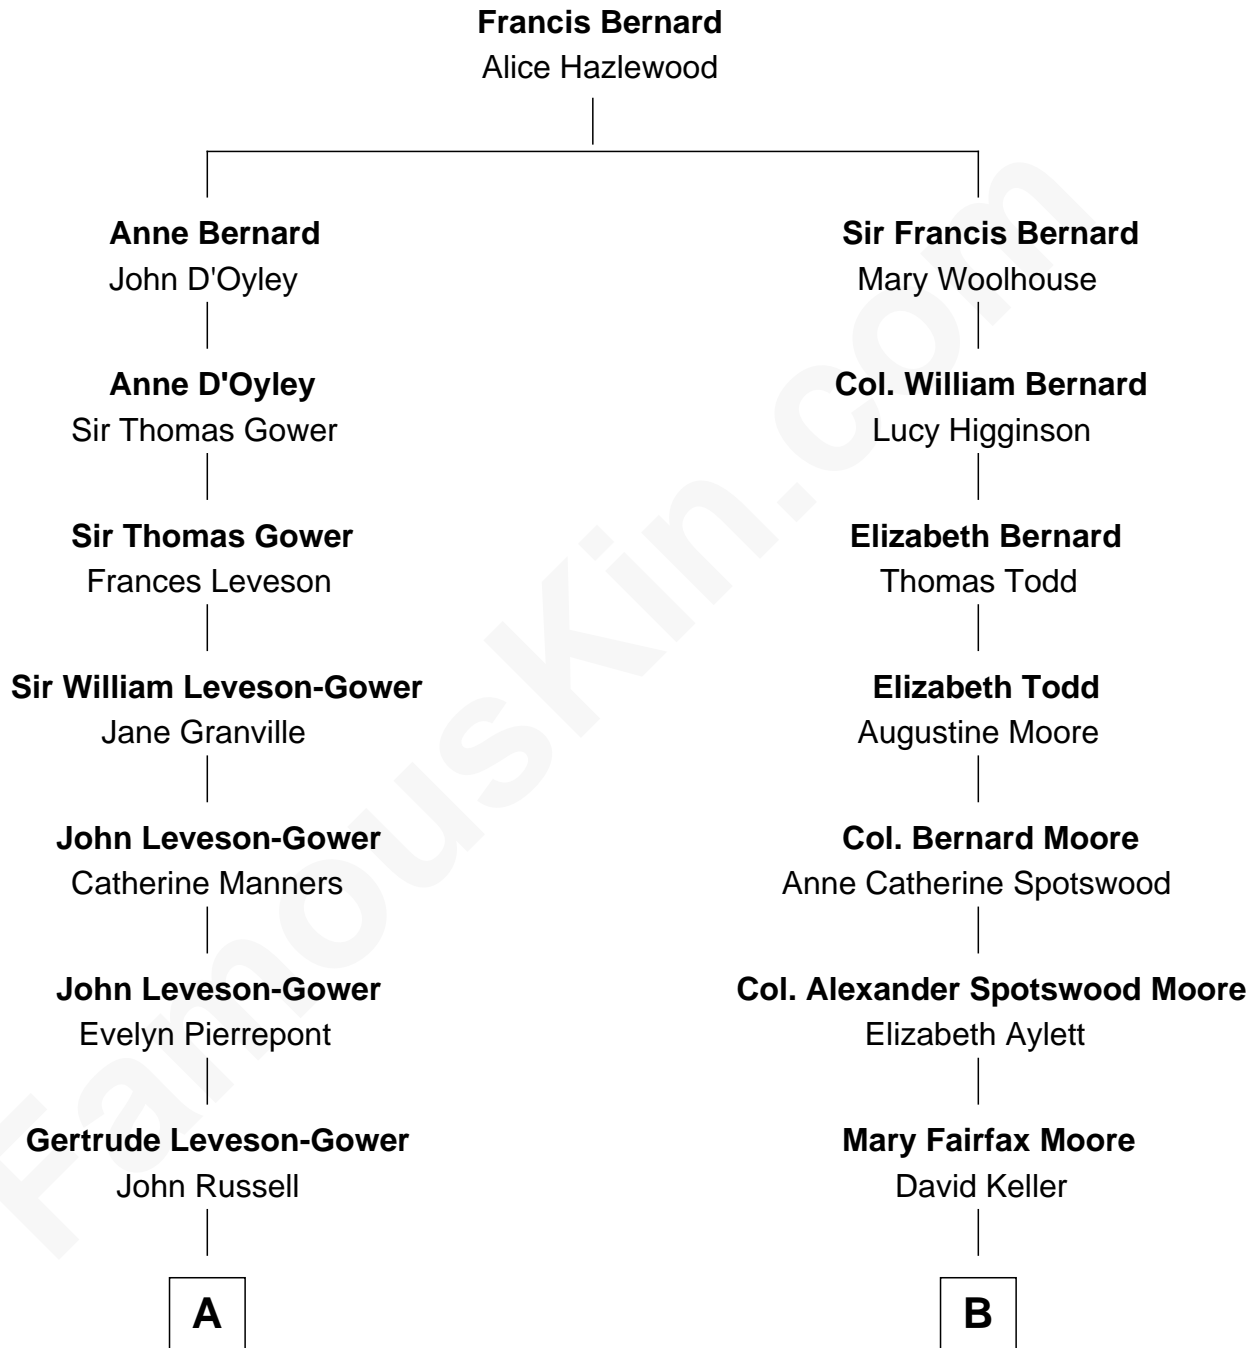

FamousKin.com

Relationship Chart of

Sarah Ferguson

Duchess of York

8th cousin 6 times removed of

Helen Keller

Author and Activist

A

Francis Russell
Elizabeth Keppel

Sir John Russell
Georgiana Gordon

Louisa Jane Russell
James Hamilton

Louisa Jane Hamilton
William Henry Walter Montagu-Douglas-Scott

Herbert Andrew Montagu-Douglas-Scott
Marie Josephine Edwards

Marian Louisa Montagu-Douglas-Scott
Andrew Henry Ferguson

Ronald Ivor Ferguson
Susan Mary Wright

Sarah Ferguson
Duchess of York

B

Arthur Henley Keller
Kate Adams

Helen Keller
Author and Activist