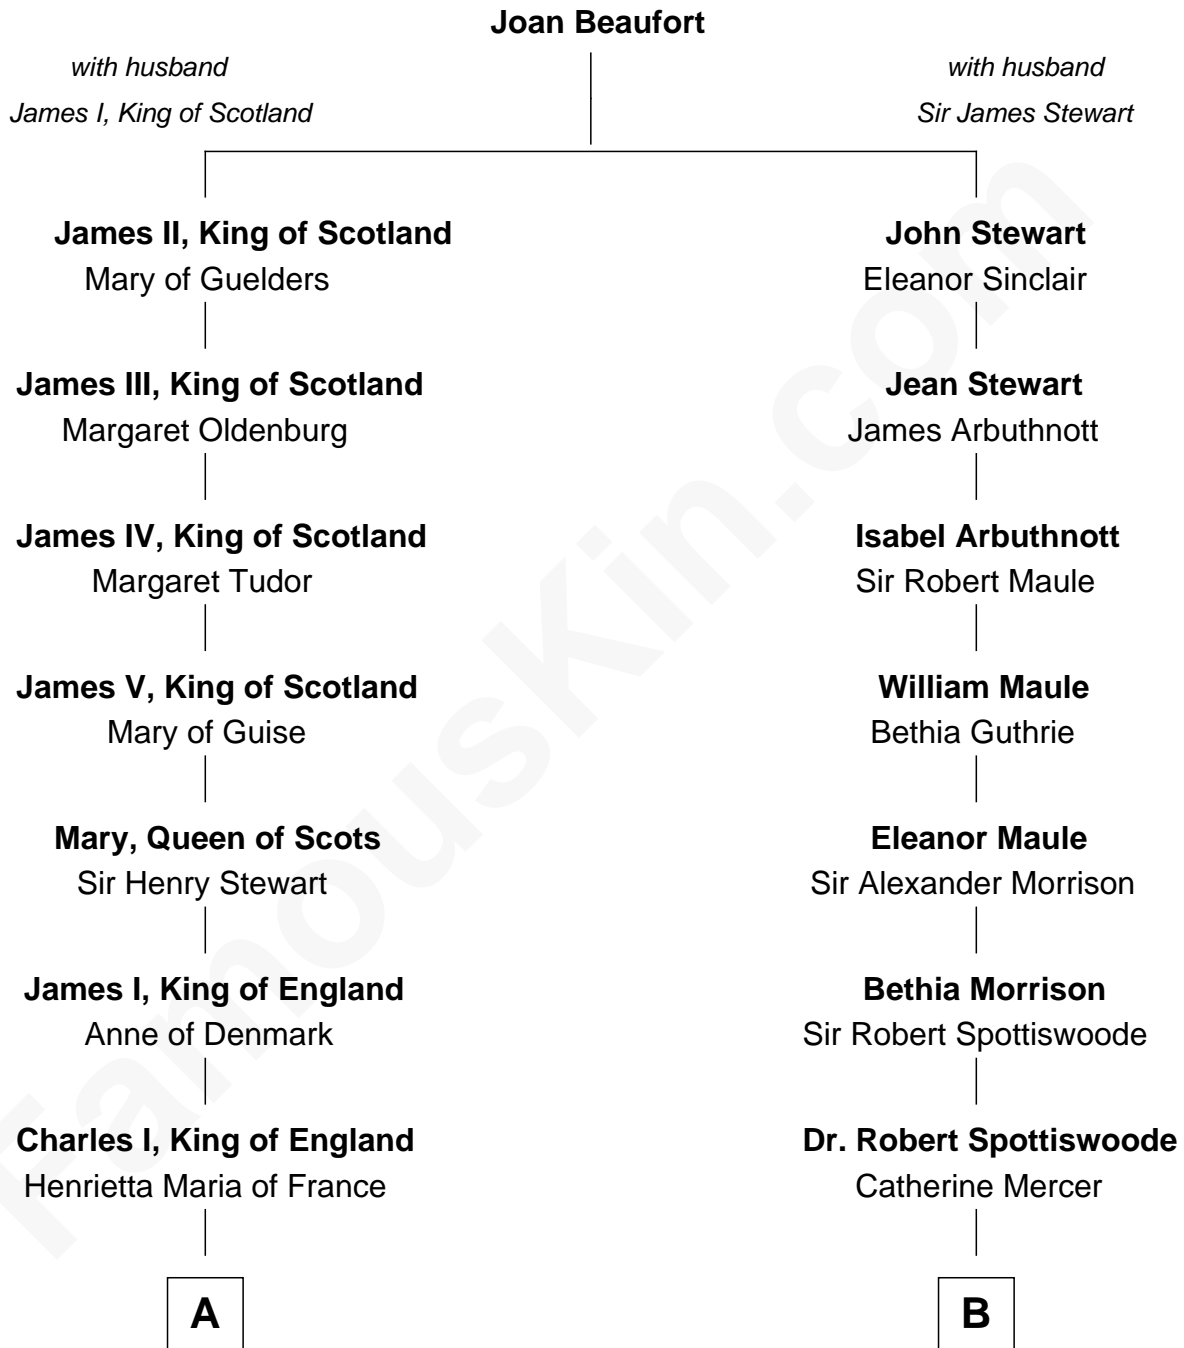

FamousKin.com

Relationship Chart of

Sarah Ferguson

Duchess of York

12th cousin 5 times removed of

Helen Keller

Author and Activist

A

B

Charles II, King of England

Louise Renée de Penancoët de Kéroualle

Charles Lennox

Hon. Anne Brudenell

Anne Lennox

William Anne Keppel

Elizabeth Keppel