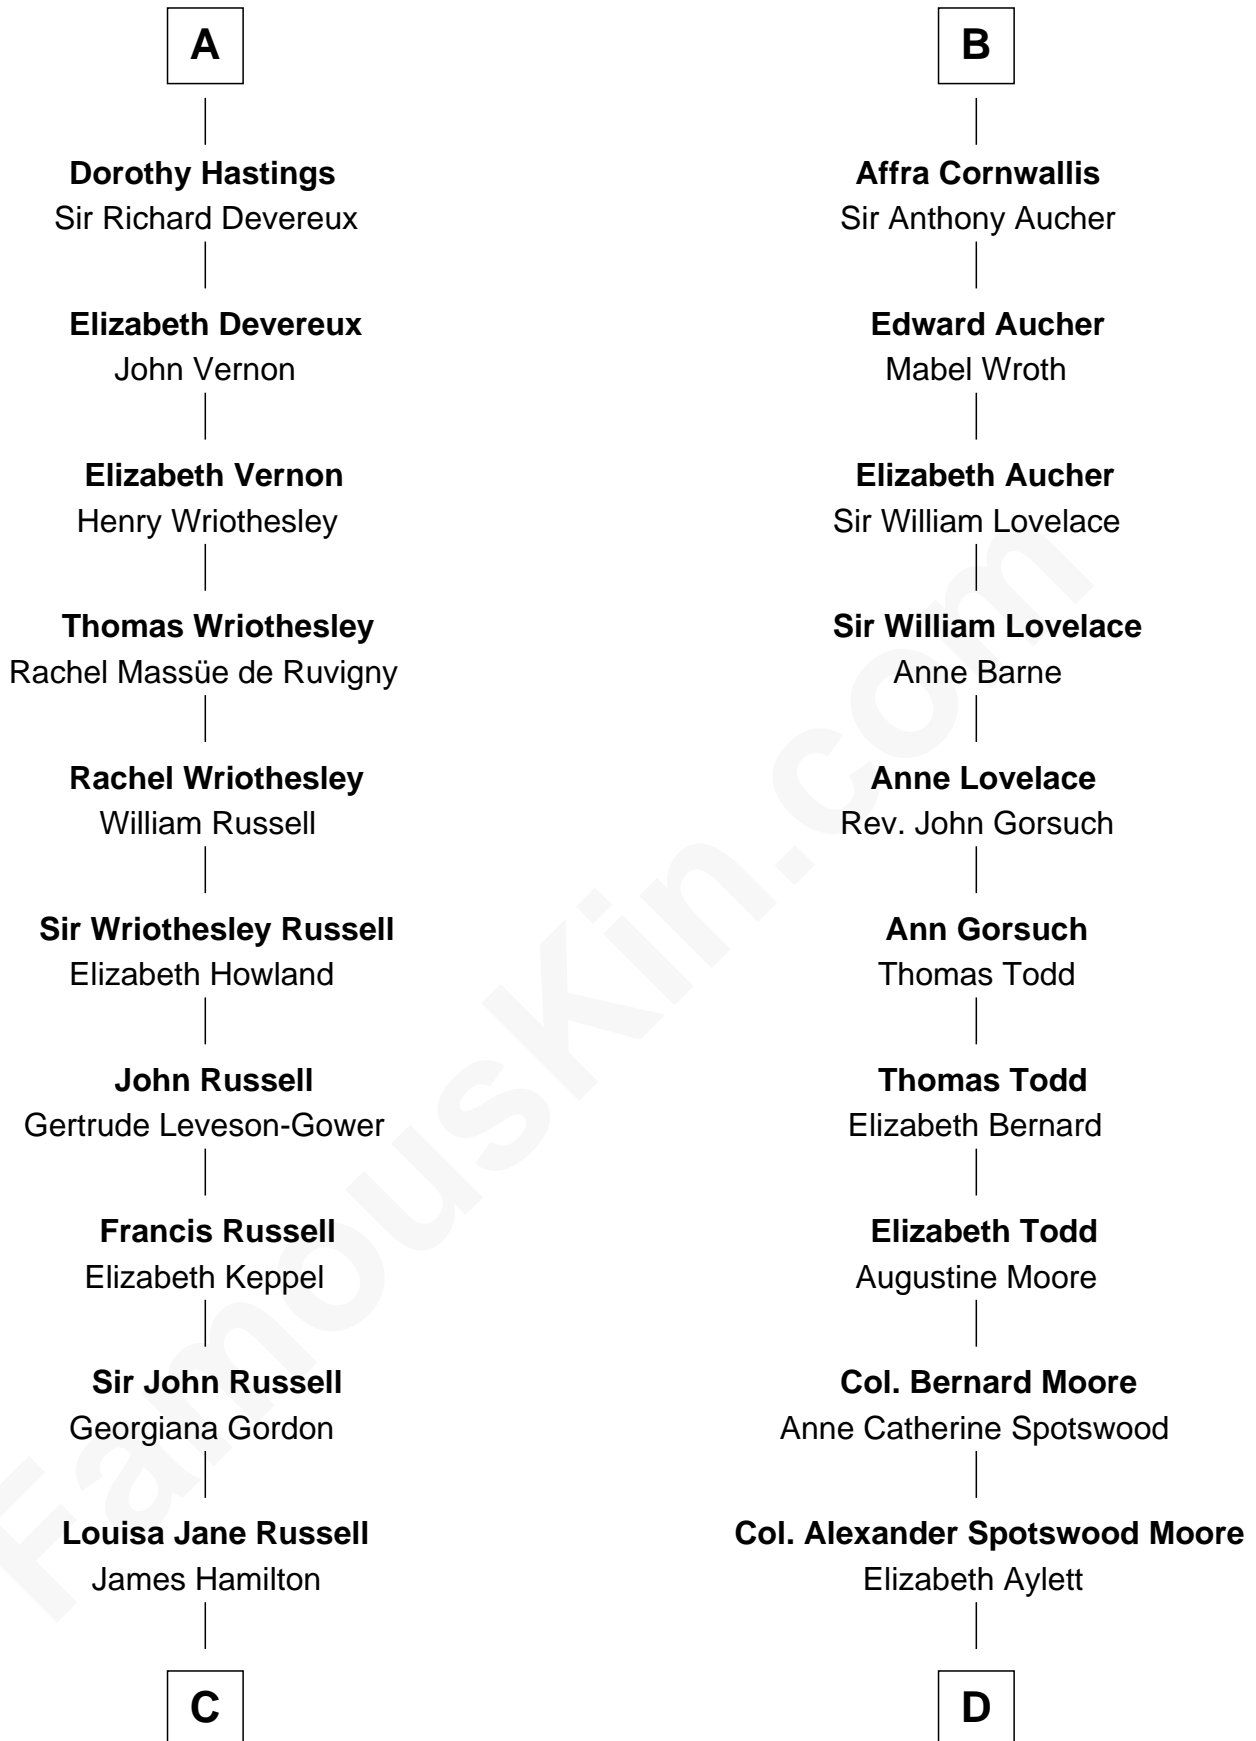

## Relationship Chart of

**Sarah Ferguson**

*Duchess of York*

19th cousin 2 times removed of

**Helen Keller**

*Author and Activist*

**Hugh le Despencer**

Eleanor de Clare

Edward Tyrrell

**Philippa Tyrrell**

Thomas Cornwallis

**Sir William Cornwallis**

Elizabeth Stanford

**B**

**C**

**Louisa Jane Hamilton**

William Henry Walter Montagu-Douglas-Scott

**Herbert Andrew Montagu-Douglas-Scott**

Marie Josephine Edwards

**Marian Louisa Montagu-Douglas-Scott**

Andrew Henry Ferguson

**Ronald Ivor Ferguson**

Susan Mary Wright