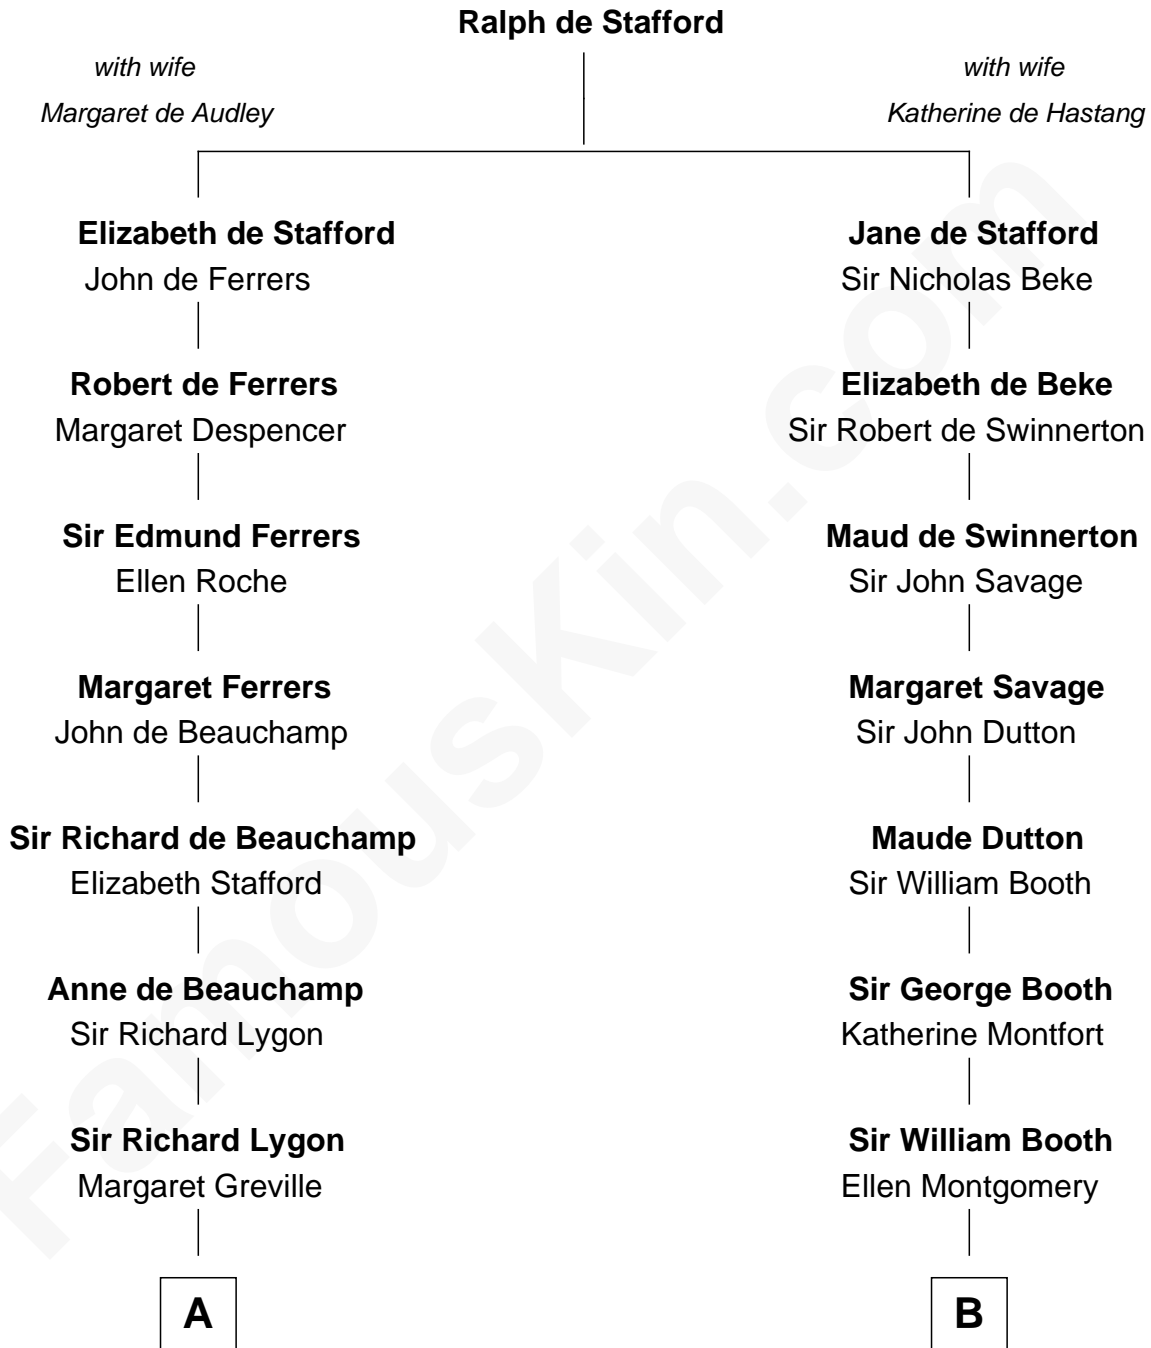

FamousKin.com
Relationship Chart of
Sarah Ferguson
Duchess of York

15th cousin 6 times removed of
Abraham Baldwin
Signer of the U.S. Constitution

C

—
Susan Henrietta Cavendish

Henry Robert Brand

—
Margaret Brand

Algernon Francis Holford Ferguson

—
Andrew Henry Ferguson

Marian Louisa Montagu-Douglas-Scott

—
Ronald Ivor Ferguson

Susan Mary Wright

—
Sarah Ferguson

Duchess of York