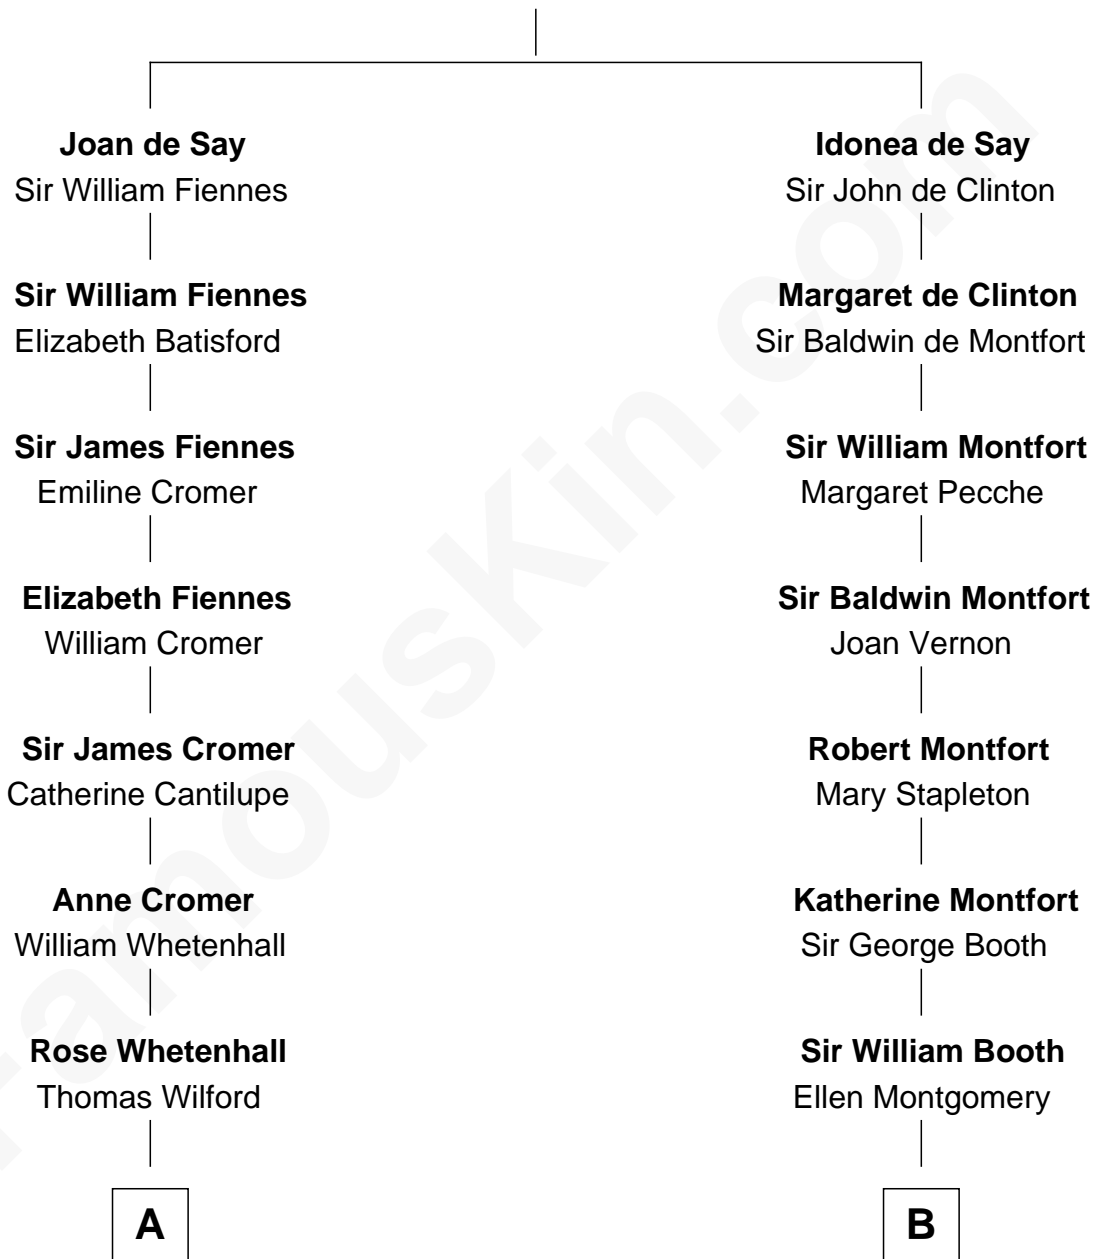

FamousKin.com Relationship Chart of

Sarah Ferguson

Duchess of York

15th cousin 6 times removed of

Abraham Baldwin

Signer of the U.S. Constitution

Sir Geoffrey de Say

Maud de Beauchamp

A

Cecily Wilford
Edwin Sandys

Sir Samuel Sandys
Mercy Colepepper

Margaret Sandys
Sir Francis Wyatt

Elizabeth Wyatt
Thomas Bosvile

Margaretta Bosvile
Sir Robert Marsham

Robert Marsham
Elizabeth Shovell

Robert Marsham
Priscilla Pym