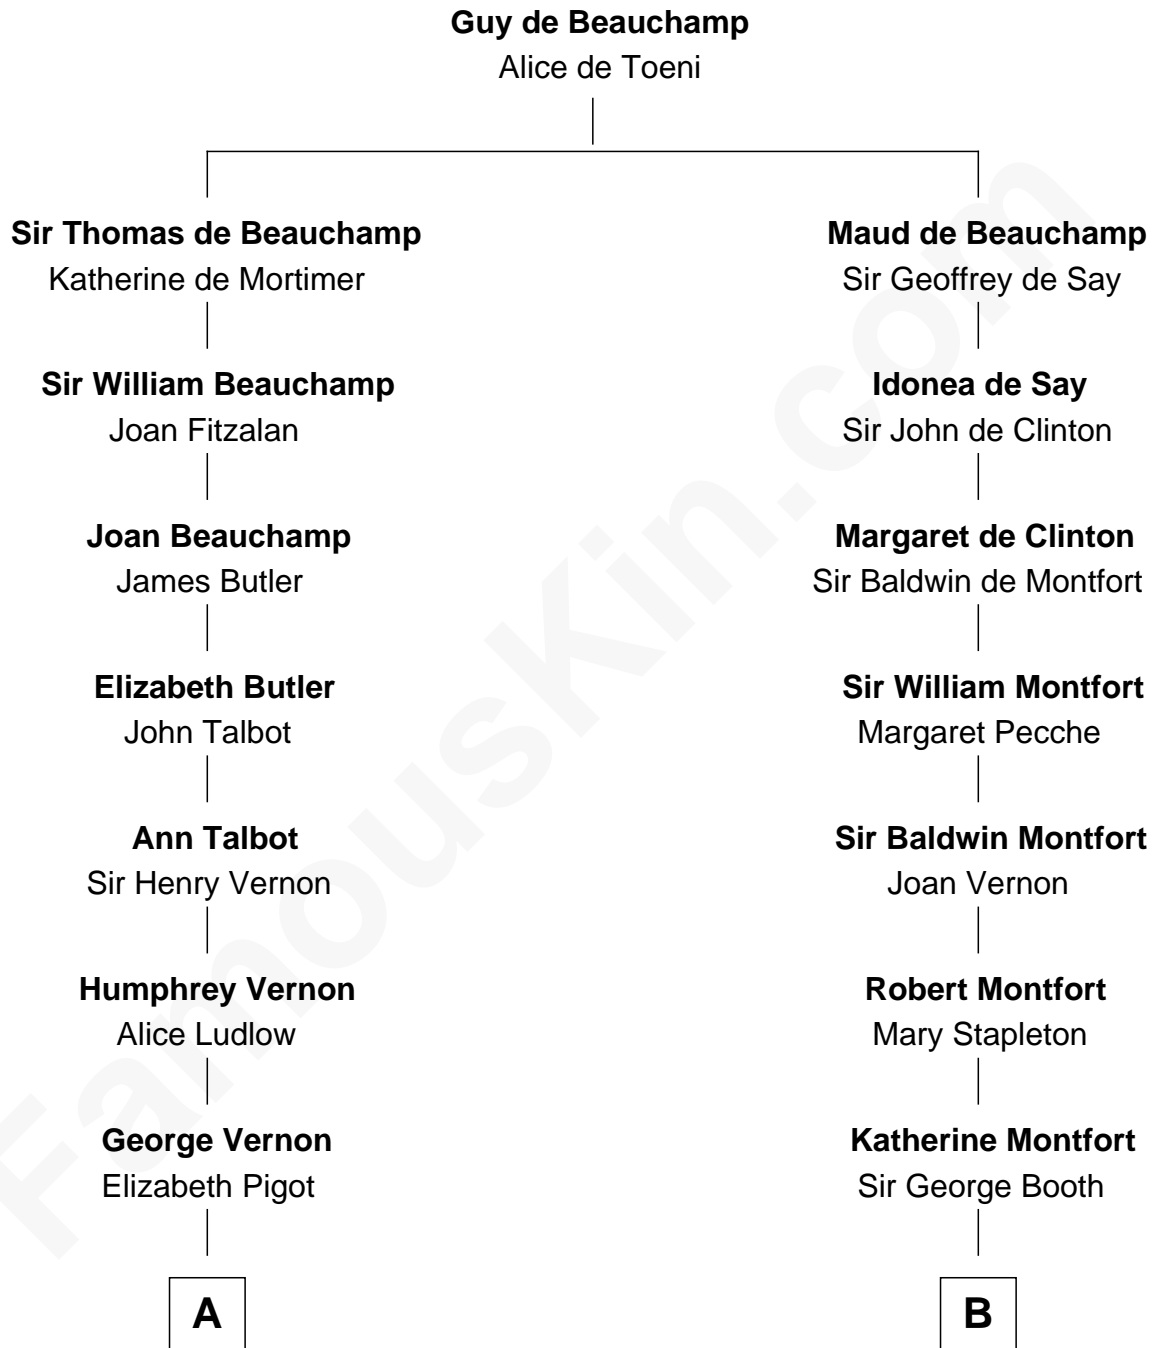

# FamousKin.com Relationship Chart of

**Sarah Ferguson**

*Duchess of York*

16th cousin 4 times removed of

**Abraham Baldwin**

*Signer of the U.S. Constitution*

**A**

**John Vernon**  
Elizabeth Devereux

**Elizabeth Vernon**  
Henry Wriothesley

**Thomas Wriothesley**  
Rachel Massüe de Ruvigny

**Rachel Wriothesley**  
William Russell

**Sir Wriothesley Russell**  
Elizabeth Howland

**John Russell**  
Gertrude Leveson-Gower

**Francis Russell**  
Elizabeth Keppel

**Sir John Russell**  
Georgiana Gordon

**Louisa Jane Russell**  
James Hamilton

**Louisa Jane Hamilton**  
William Henry Walter Montagu-Douglas-Scott

**C**

**B**

**Sir William Booth**  
Ellen Montgomery