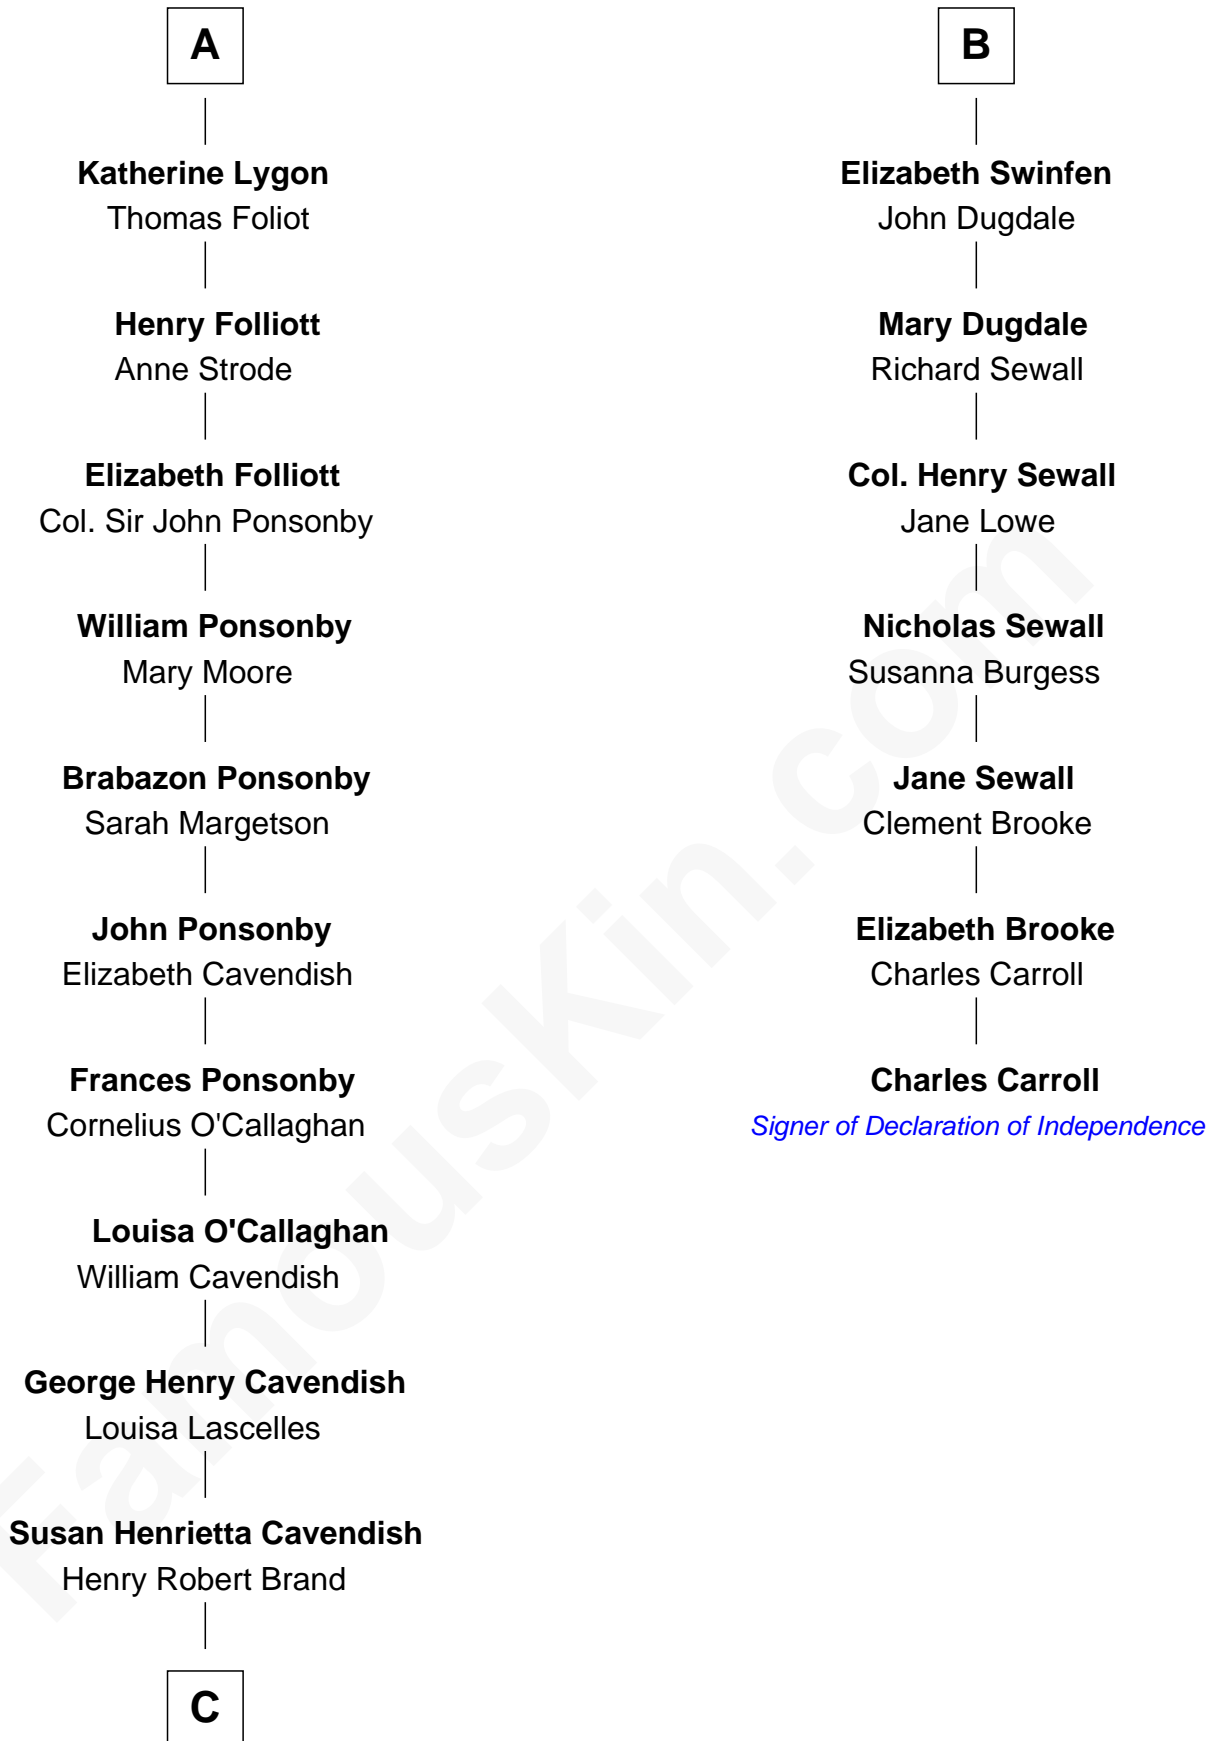

FamousKin.com Relationship Chart of

Sarah Ferguson

Duchess of York

13th cousin 7 times removed of

Charles Carroll

Signer of the Declaration of Independence

C

—
Margaret Brand

Algernon Francis Holford Ferguson

—
Andrew Henry Ferguson

Marian Louisa Montagu-Douglas-Scott

—
Ronald Ivor Ferguson

Susan Mary Wright

—
Sarah Ferguson

Duchess of York

FamousKin.com