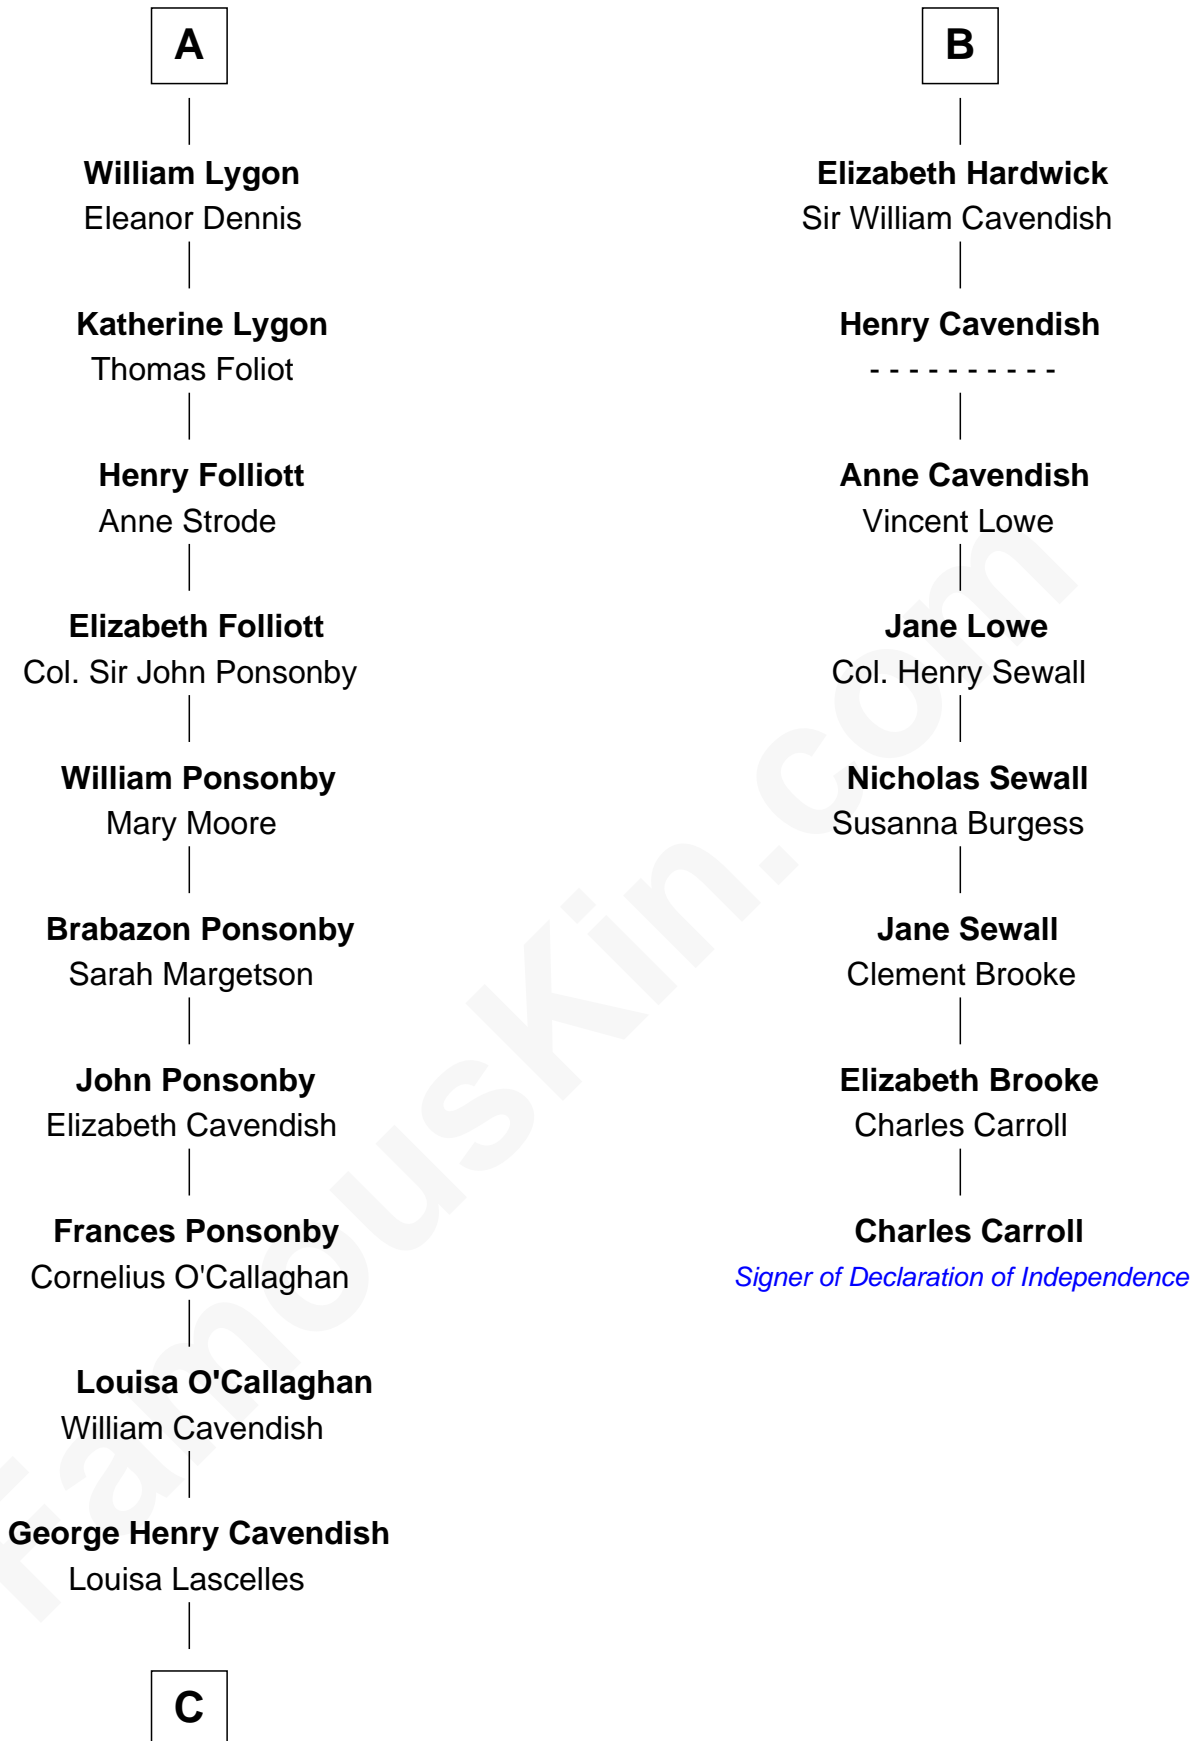

FamousKin.com Relationship Chart of

Sarah Ferguson

Duchess of York

14th cousin 7 times removed of

Charles Carroll

Signer of the Declaration of Independence

Sir Ralph Basset

Joan - - - - -

C

—
Susan Henrietta Cavendish

Henry Robert Brand

—
Margaret Brand

Algernon Francis Holford Ferguson

—
Andrew Henry Ferguson

Marian Louisa Montagu-Douglas-Scott

—
Ronald Ivor Ferguson

Susan Mary Wright

—
Sarah Ferguson

Duchess of York

FamousKin.com