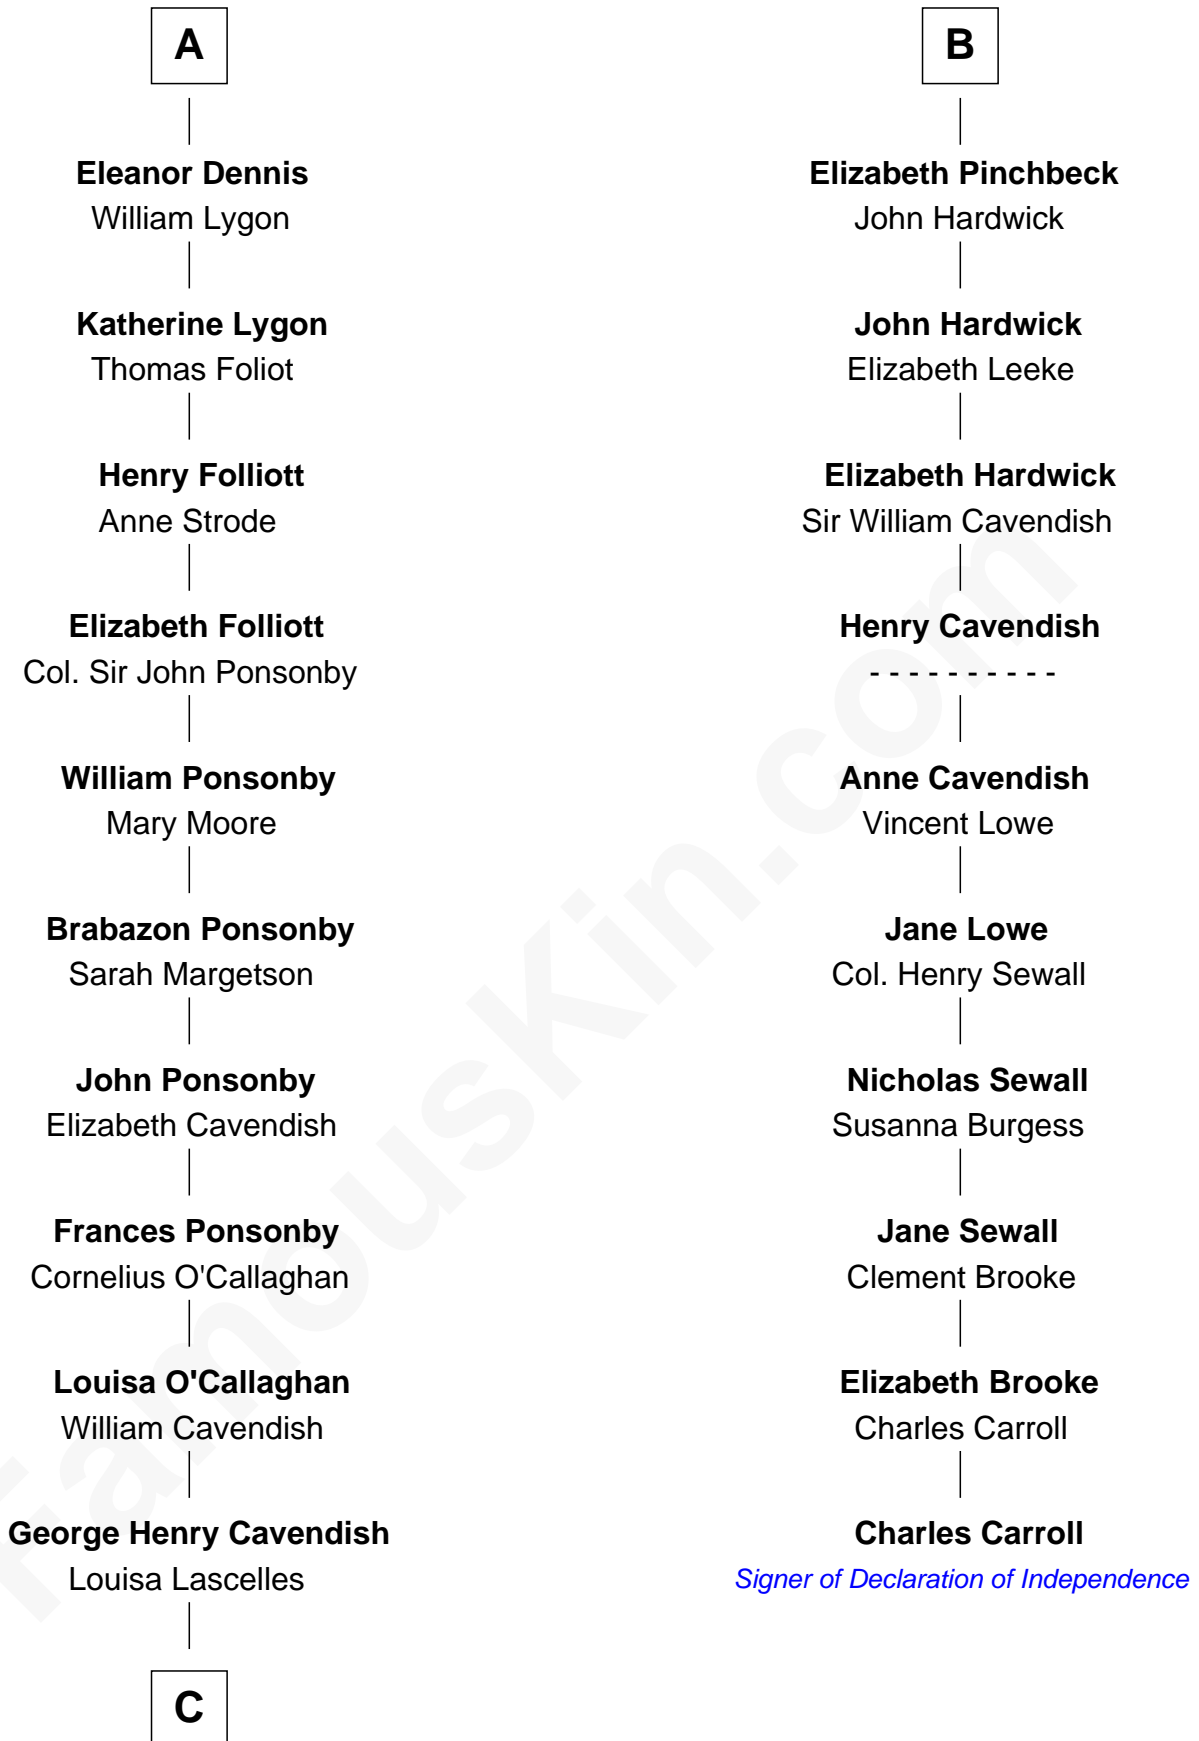

# FamousKin.com Relationship Chart of

**Sarah Ferguson**

*Duchess of York*

16th cousin 5 times removed of

**Charles Carroll**

*Signer of the Declaration of Independence*

**C**

—  
**Susan Henrietta Cavendish**

Henry Robert Brand

—  
**Margaret Brand**

Algernon Francis Holford Ferguson

—  
**Andrew Henry Ferguson**

Marian Louisa Montagu-Douglas-Scott

—  
**Ronald Ivor Ferguson**

Susan Mary Wright

—  
**Sarah Ferguson**