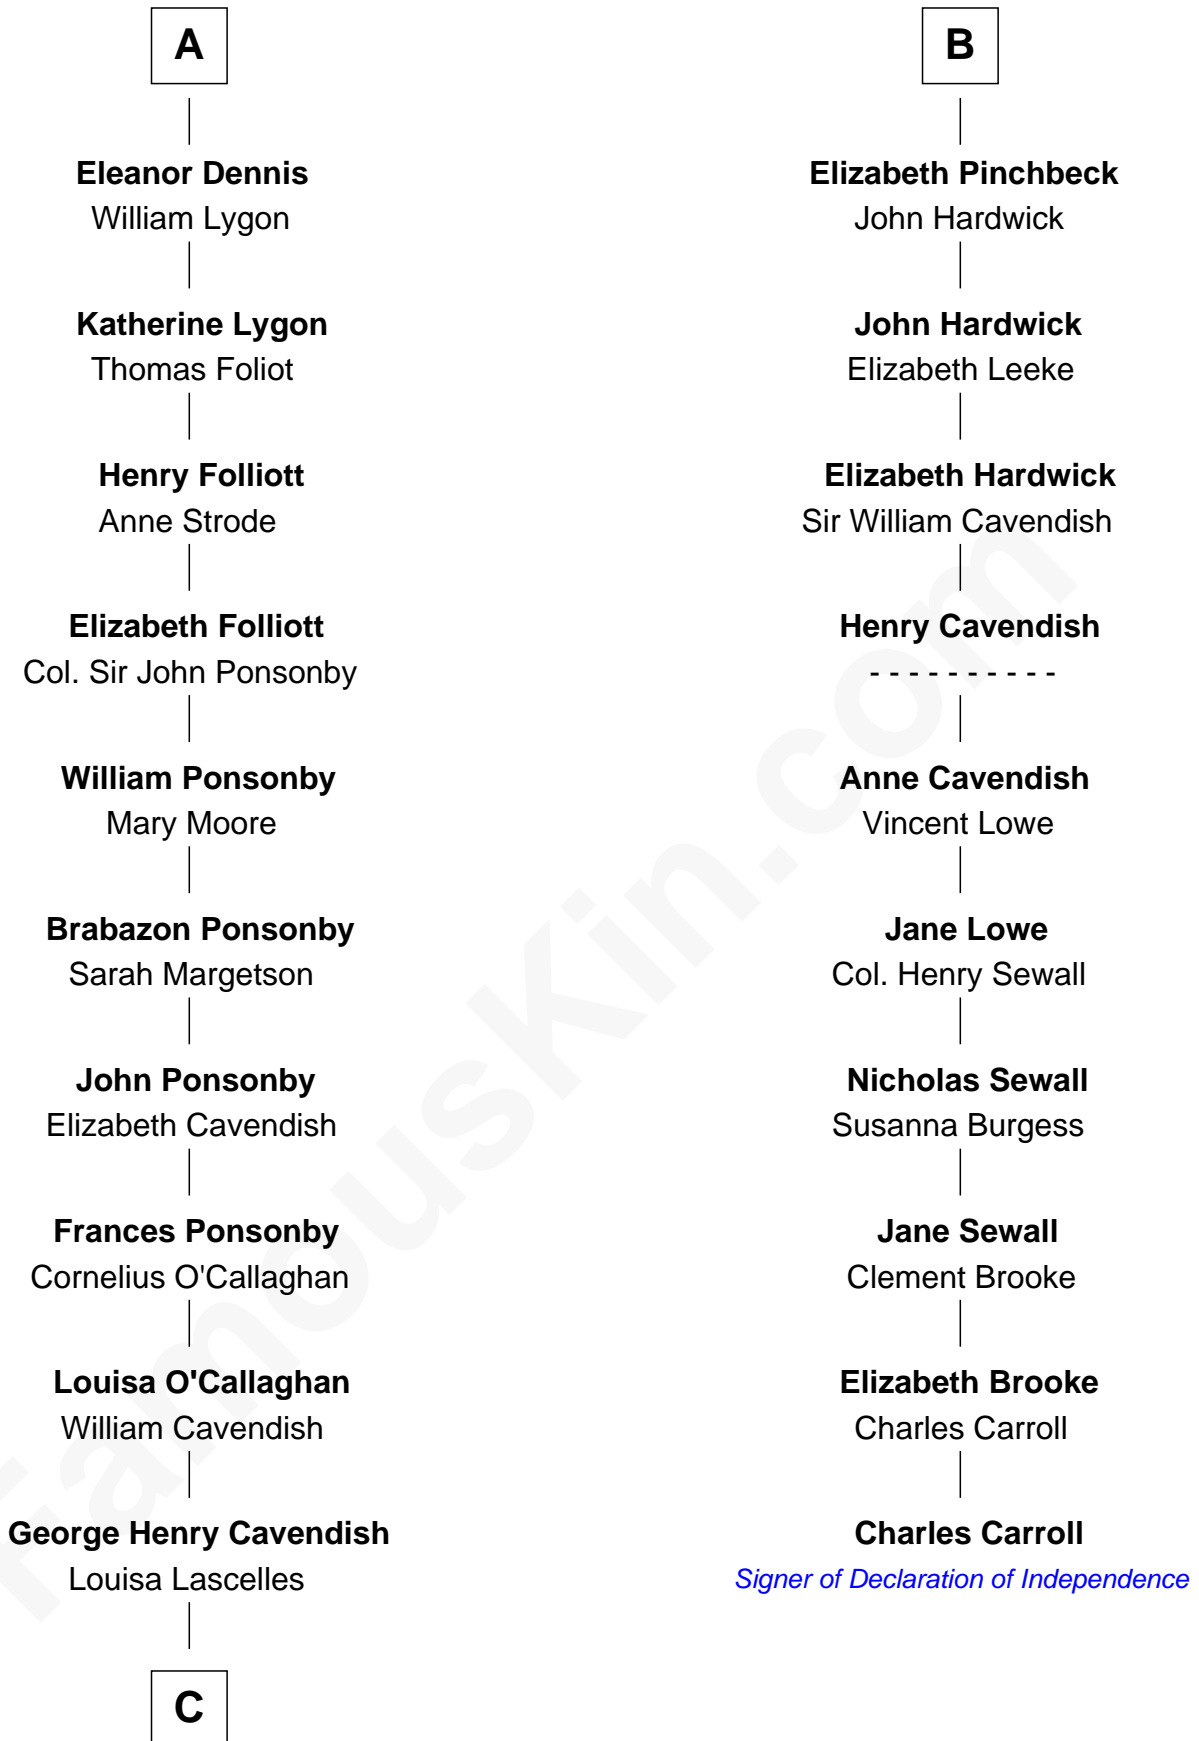

FamousKin.com Relationship Chart of

Sarah Ferguson

Duchess of York

16th cousin 5 times removed of

Charles Carroll

Signer of the Declaration of Independence

C

—
Susan Henrietta Cavendish

Henry Robert Brand

—
Margaret Brand

Algernon Francis Holford Ferguson

—
Andrew Henry Ferguson

Marian Louisa Montagu-Douglas-Scott

—
Ronald Ivor Ferguson

Susan Mary Wright

—
Sarah Ferguson