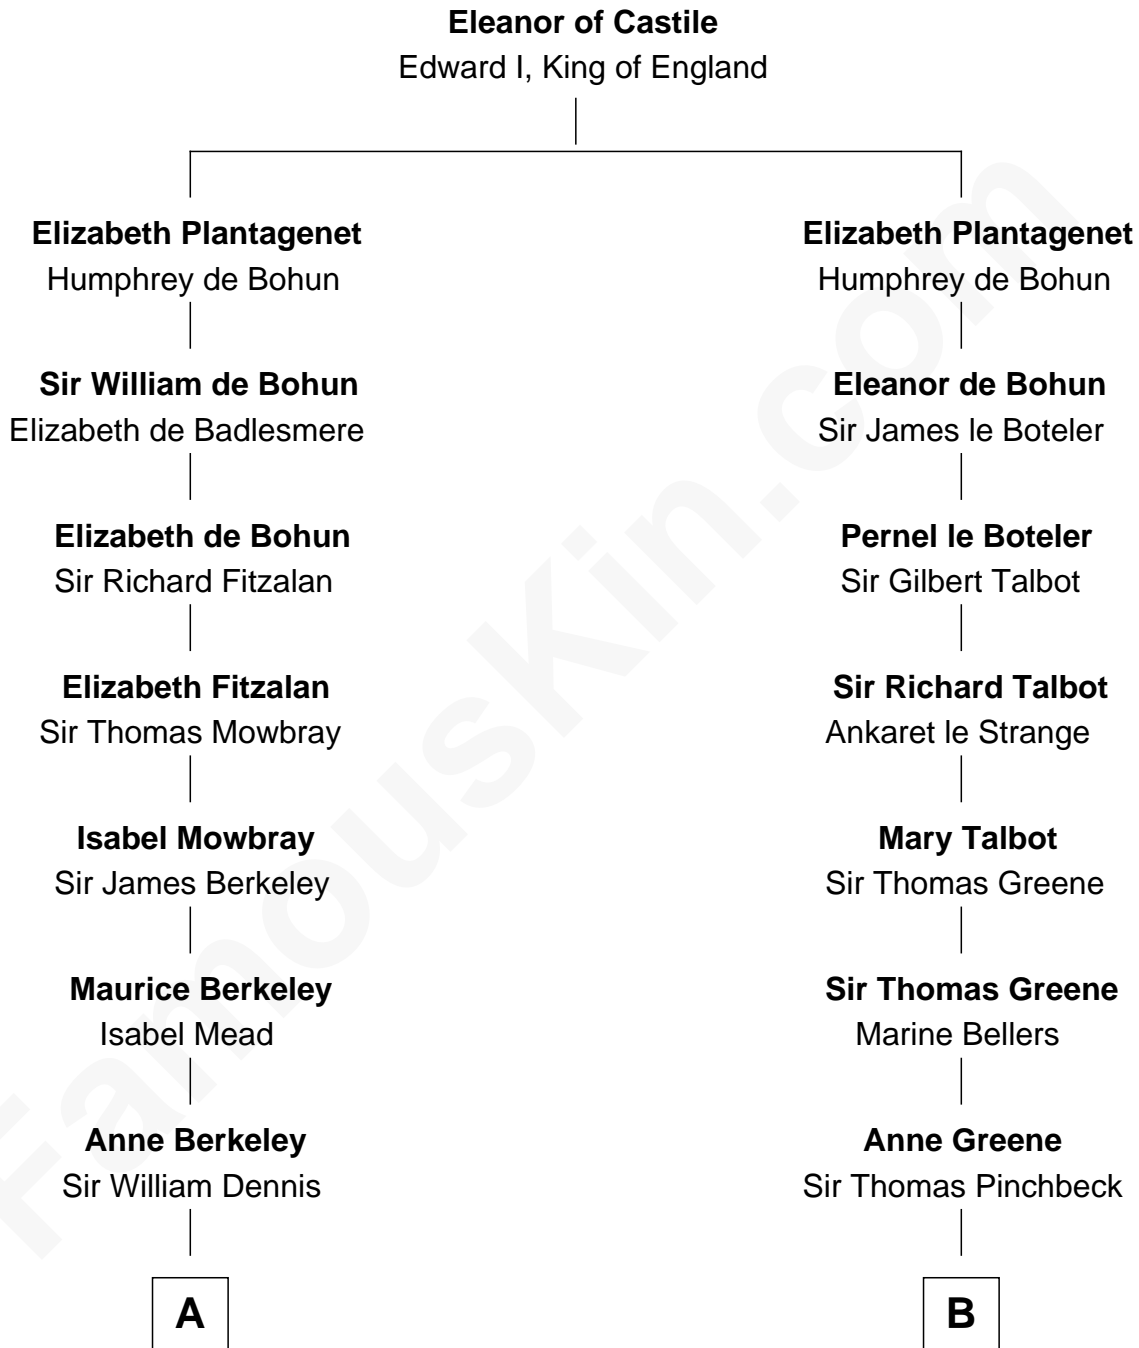

FamousKin.com Relationship Chart of

Sarah Ferguson

Duchess of York

16th cousin 5 times removed of

Charles Carroll

Signer of the Declaration of Independence

C

—
Susan Henrietta Cavendish

Henry Robert Brand

—
Margaret Brand

Algernon Francis Holford Ferguson

—
Andrew Henry Ferguson

Marian Louisa Montagu-Douglas-Scott

—
Ronald Ivor Ferguson

Susan Mary Wright

—
Sarah Ferguson