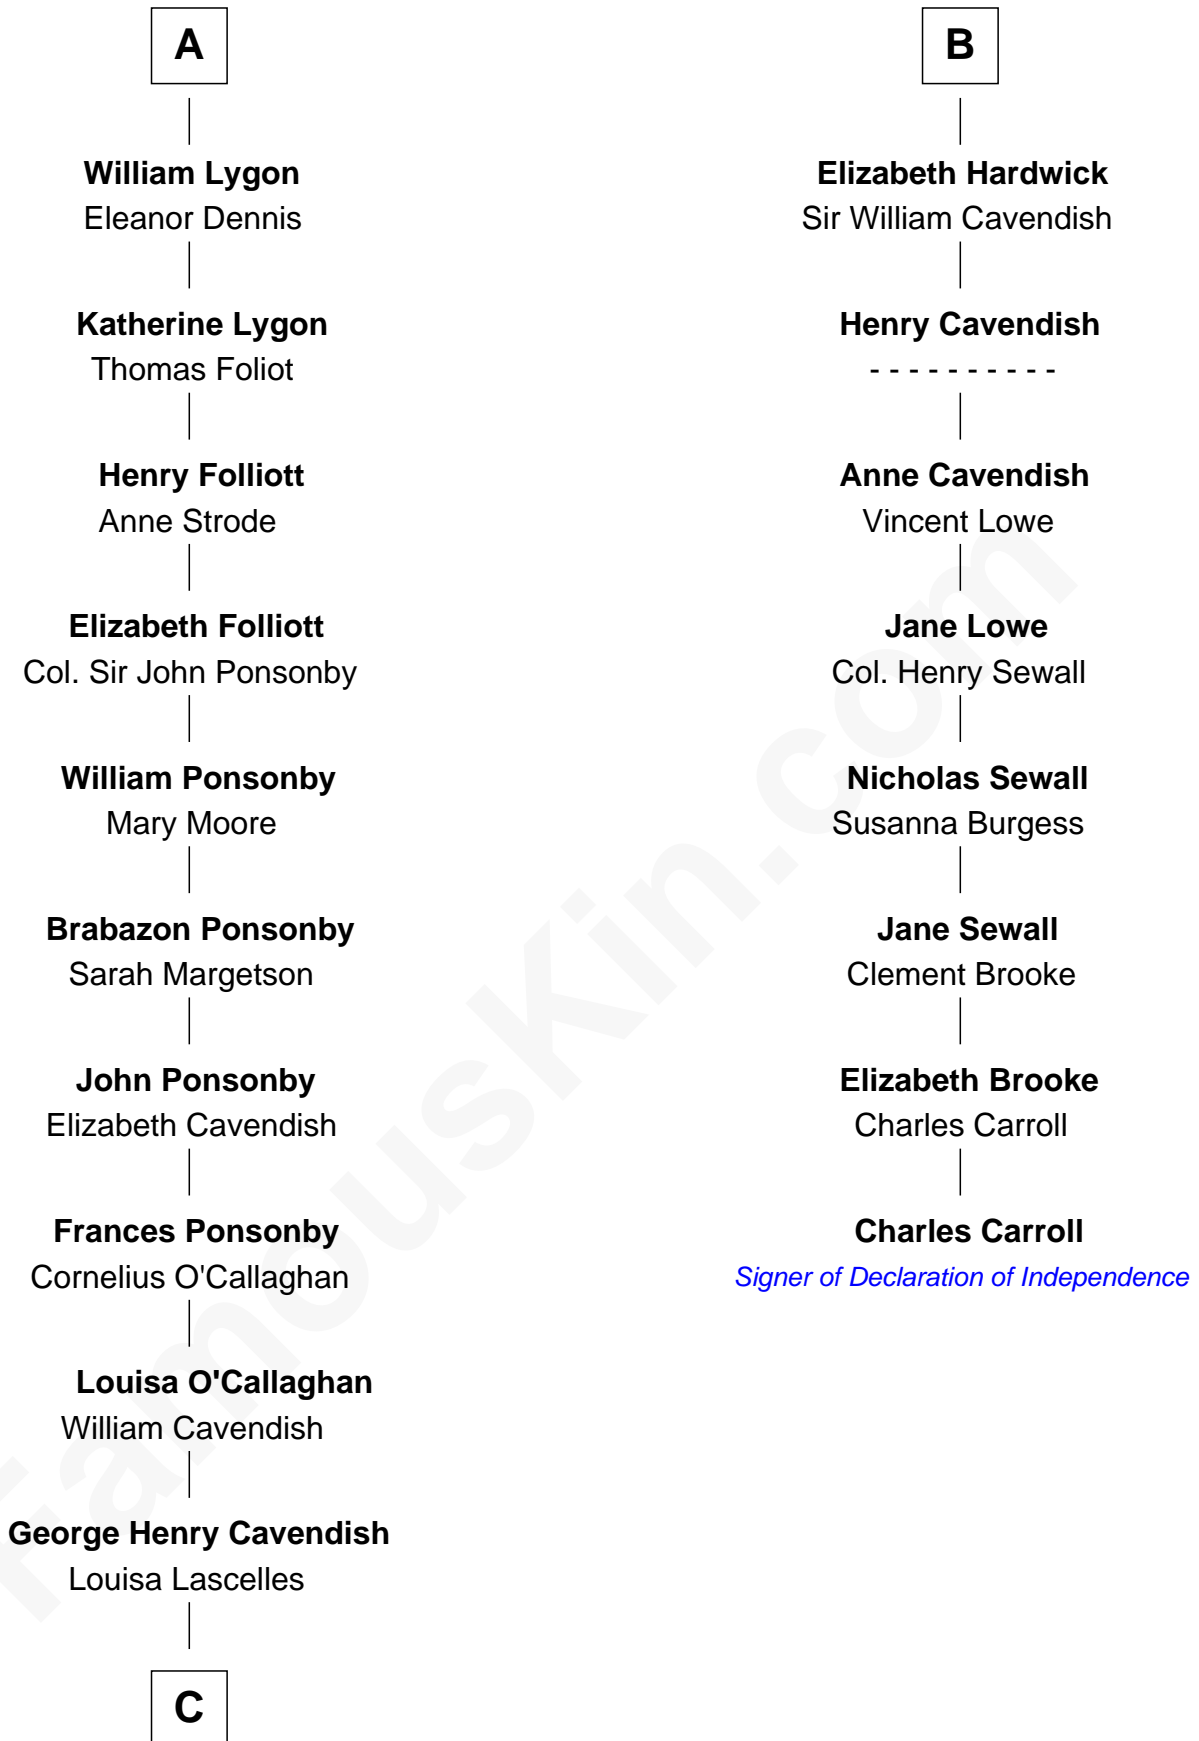

FamousKin.com Relationship Chart of

Sarah Ferguson

Duchess of York

14th cousin 7 times removed of

Charles Carroll

Signer of the Declaration of Independence

Sir Nicholas Engaine

Anice de Fauconberge

C

—
Susan Henrietta Cavendish

Henry Robert Brand

—
Margaret Brand

Algernon Francis Holford Ferguson

—
Andrew Henry Ferguson

Marian Louisa Montagu-Douglas-Scott

—
Ronald Ivor Ferguson

Susan Mary Wright

—
Sarah Ferguson

Duchess of York