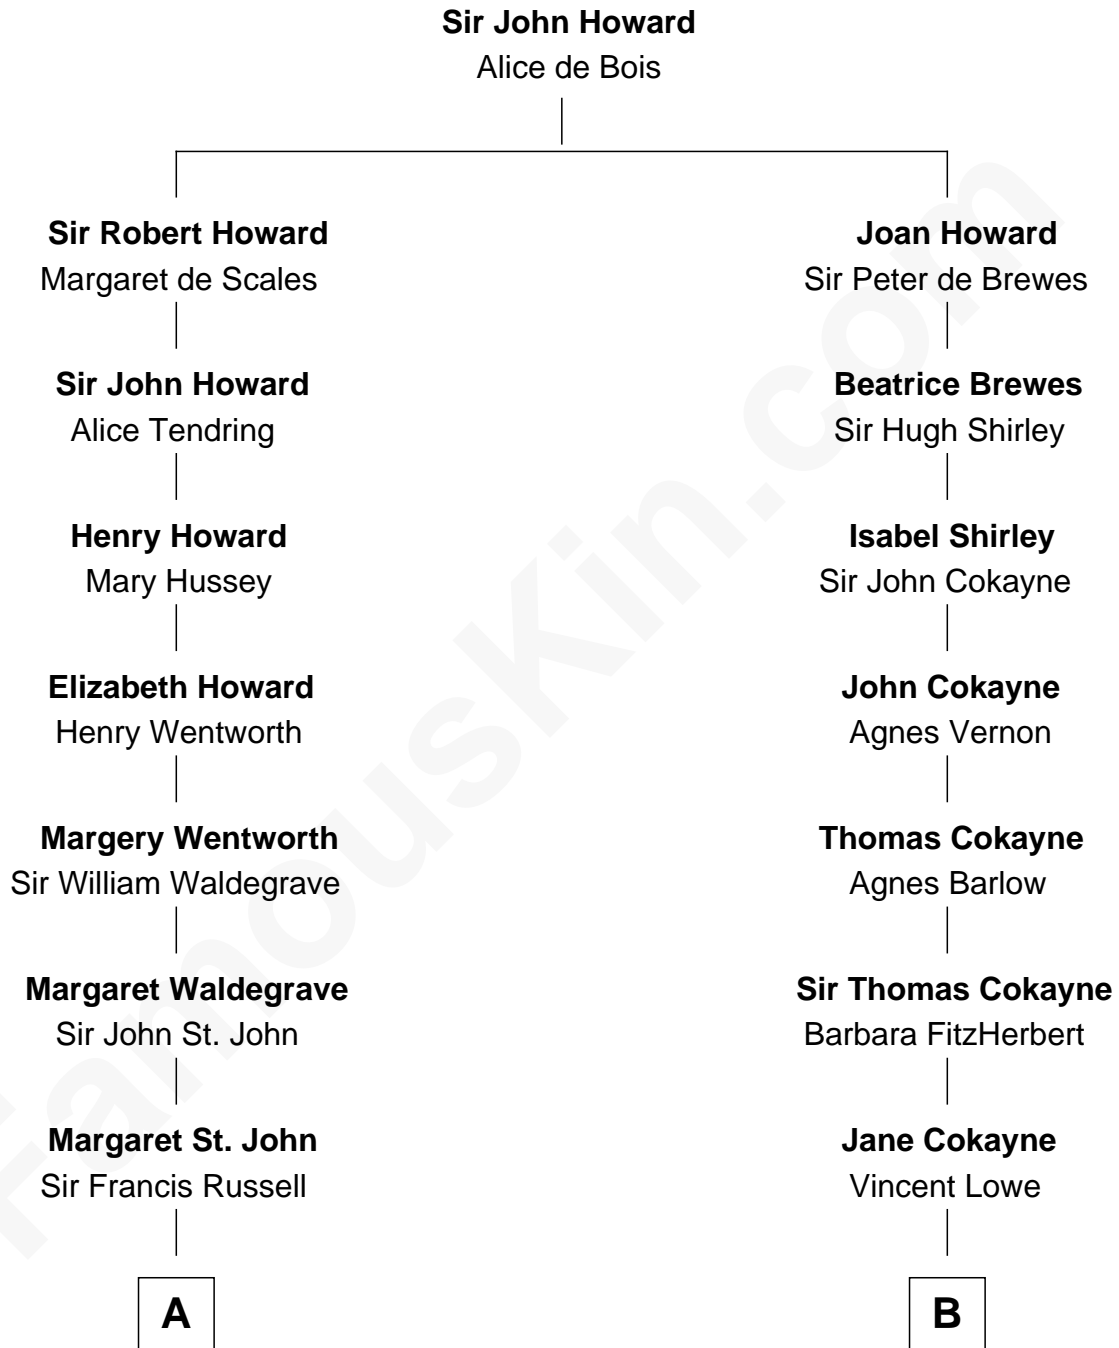

**FamousKin.com**  
**Relationship Chart of**  
**Sarah Ferguson**  
*Duchess of York*

14th cousin 6 times removed of

**Charles Carroll**  
*Signer of the Declaration of Independence*

**A**

**William Russell**  
Elizabeth Long

**Francis Russell**  
Catherine Brydges

**Sir William Russell**  
Anne Carr

**William Russell**  
Rachel Wriothesley

**Sir Wriothesley Russell**  
Elizabeth Howland

**John Russell**  
Gertrude Leveson-Gower

**Francis Russell**  
Elizabeth Keppel

**Sir John Russell**  
Georgiana Gordon

**Louisa Jane Russell**  
James Hamilton

**Louisa Jane Hamilton**  
William Henry Walter Montagu-Douglas-Scott

**C**

**B**

**Jasper Lowe**  
Dorothy Sacheverell