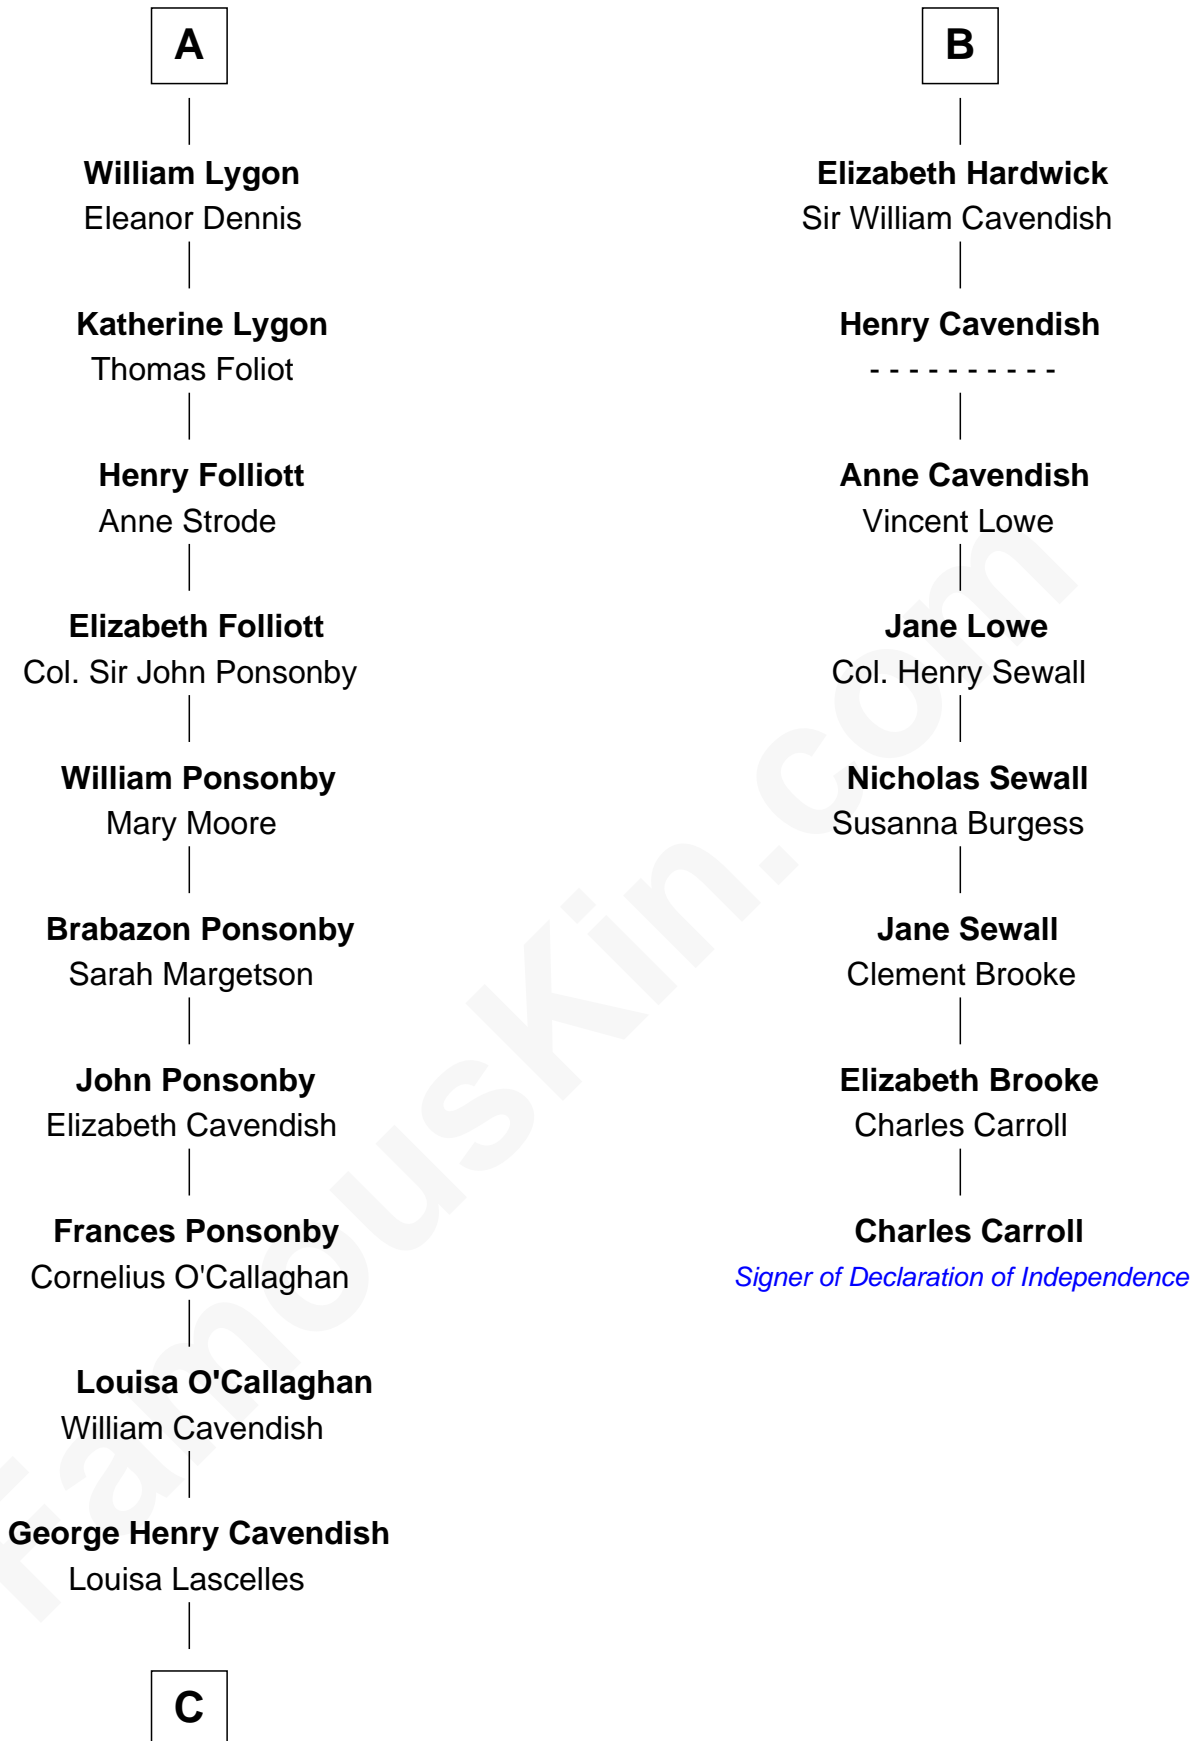

FamousKin.com Relationship Chart of

Sarah Ferguson

Duchess of York

14th cousin 7 times removed of

Charles Carroll

Signer of the Declaration of Independence

Philip de Aylesbury

Margaret Keynes

C

—
Susan Henrietta Cavendish

Henry Robert Brand

—
Margaret Brand

Algernon Francis Holford Ferguson

—
Andrew Henry Ferguson

Marian Louisa Montagu-Douglas-Scott

—
Ronald Ivor Ferguson

Susan Mary Wright

—
Sarah Ferguson

Duchess of York

FamousKin.com