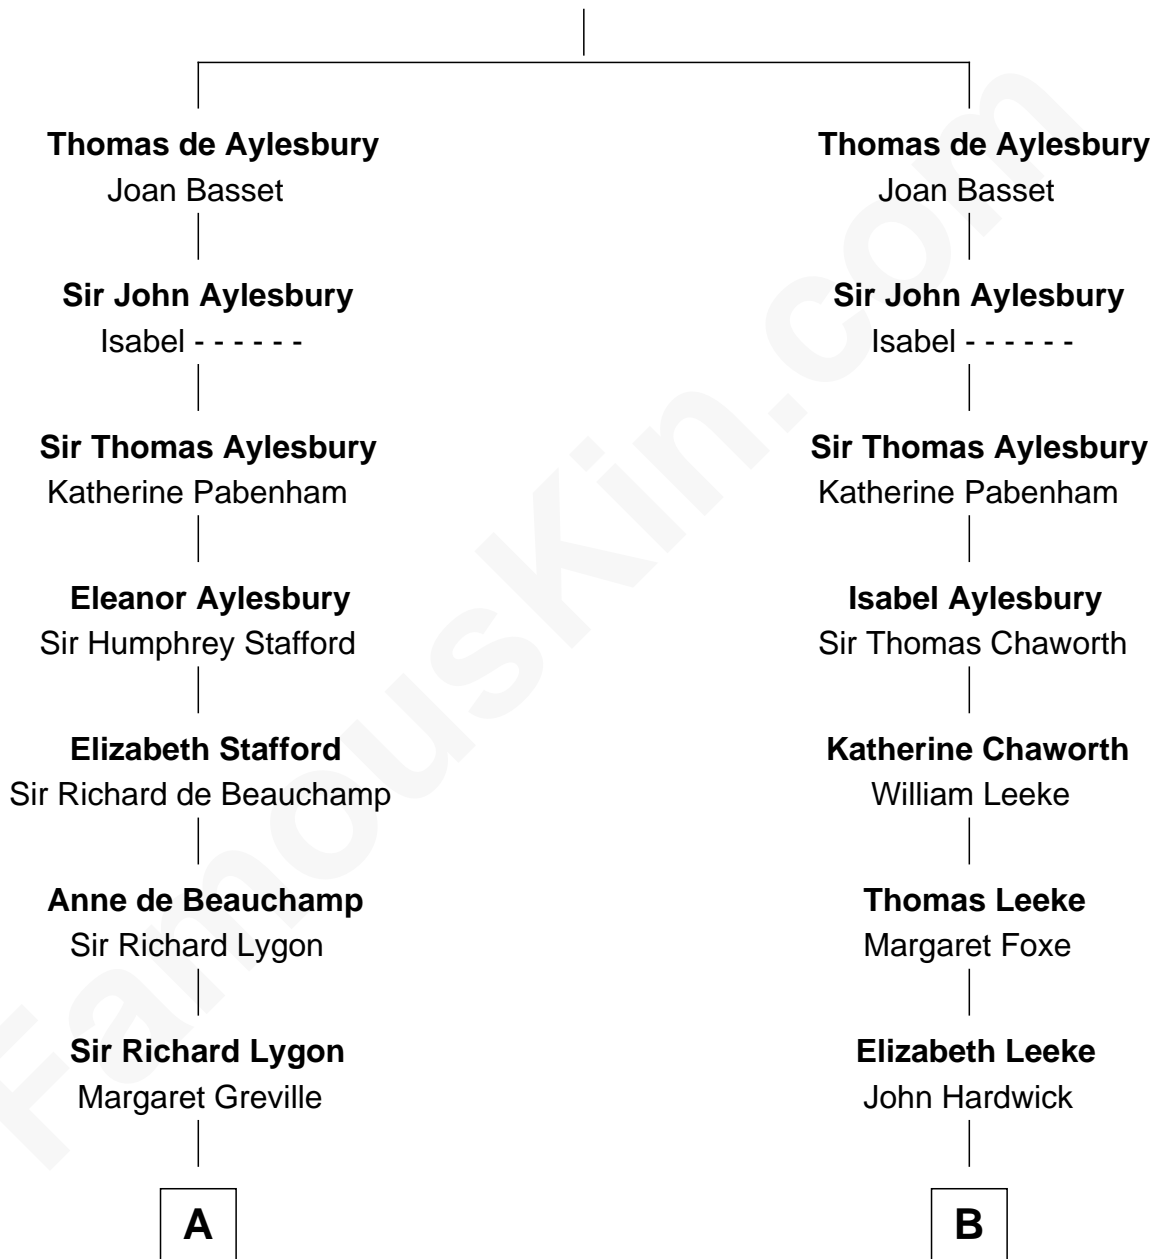

FamousKin.com Relationship Chart of

Sarah Ferguson

Duchess of York

14th cousin 7 times removed of

Charles Carroll

Signer of the Declaration of Independence

Philip de Aylesbury

Margaret Keynes

C

—
Susan Henrietta Cavendish

Henry Robert Brand

—
Margaret Brand

Algernon Francis Holford Ferguson

—
Andrew Henry Ferguson

Marian Louisa Montagu-Douglas-Scott

—
Ronald Ivor Ferguson

Susan Mary Wright

—
Sarah Ferguson

Duchess of York

FamousKin.com