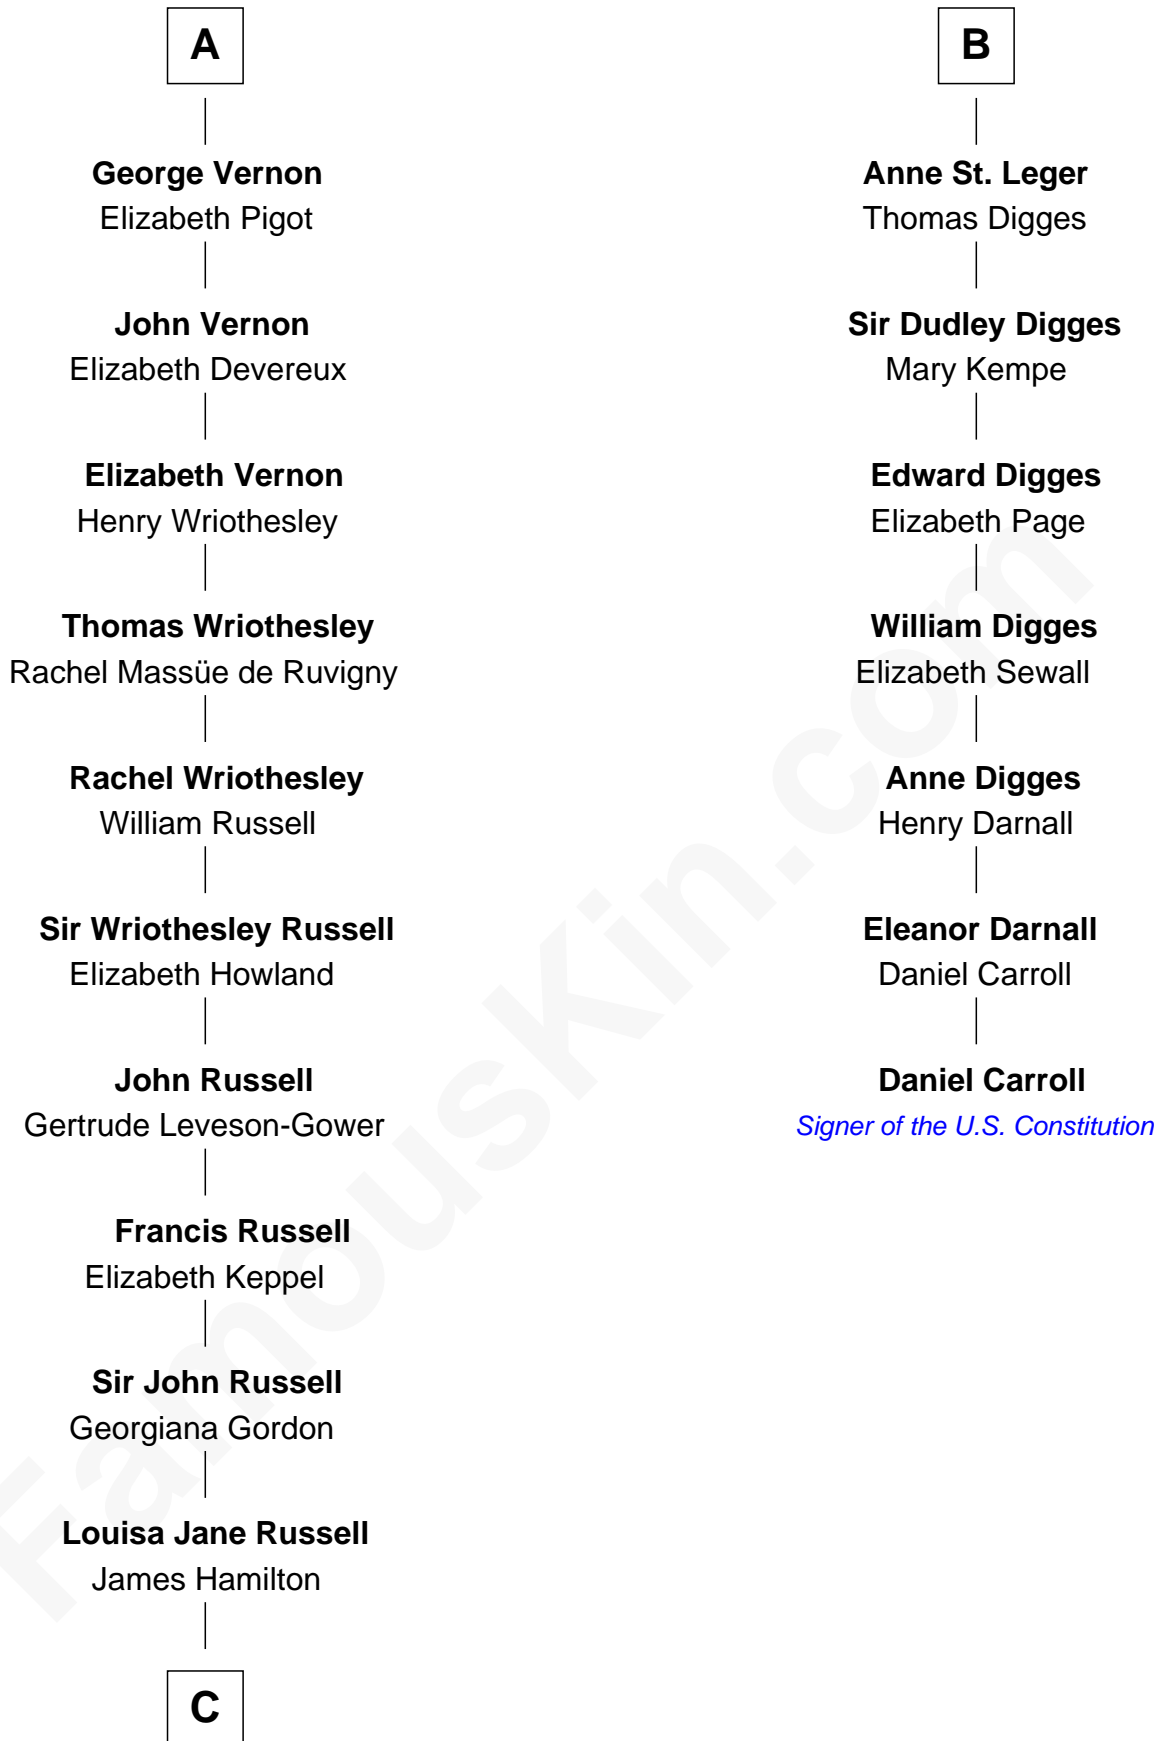

FamousKin.com Relationship Chart of

Sarah Ferguson

Duchess of York

13th cousin 8 times removed of

Daniel Carroll

Signer of the U.S. Constitution

William III of Hainault

Jeanne of Valois

Philippa of Hainault
Edward III, King of England

Edmund of Langley
Isabella of Castile

Constance Plantagenet
Edmund de Holland

Eleanor de Holland
James Touchet

Margaret Touchet

Elizabeth -----
Sir John Ludlow

Alice Ludlow
Humphrey Vernon

A

Philippa of Hainault
Edward III, King of England

John of Gaunt
Katherine Roet

Joan Beaufort
Sir Ralph Neville

Sir Edward Neville
Elizabeth de Beauchamp

Sir George Neville
Margaret Fenne

George Neville
Mary Stafford

Ursula Neville
Sir Warham St. Leger

B

C

—
Louisa Jane Hamilton

William Henry Walter Montagu-Douglas-Scott

—
Herbert Andrew Montagu-Douglas-Scott

Marie Josephine Edwards