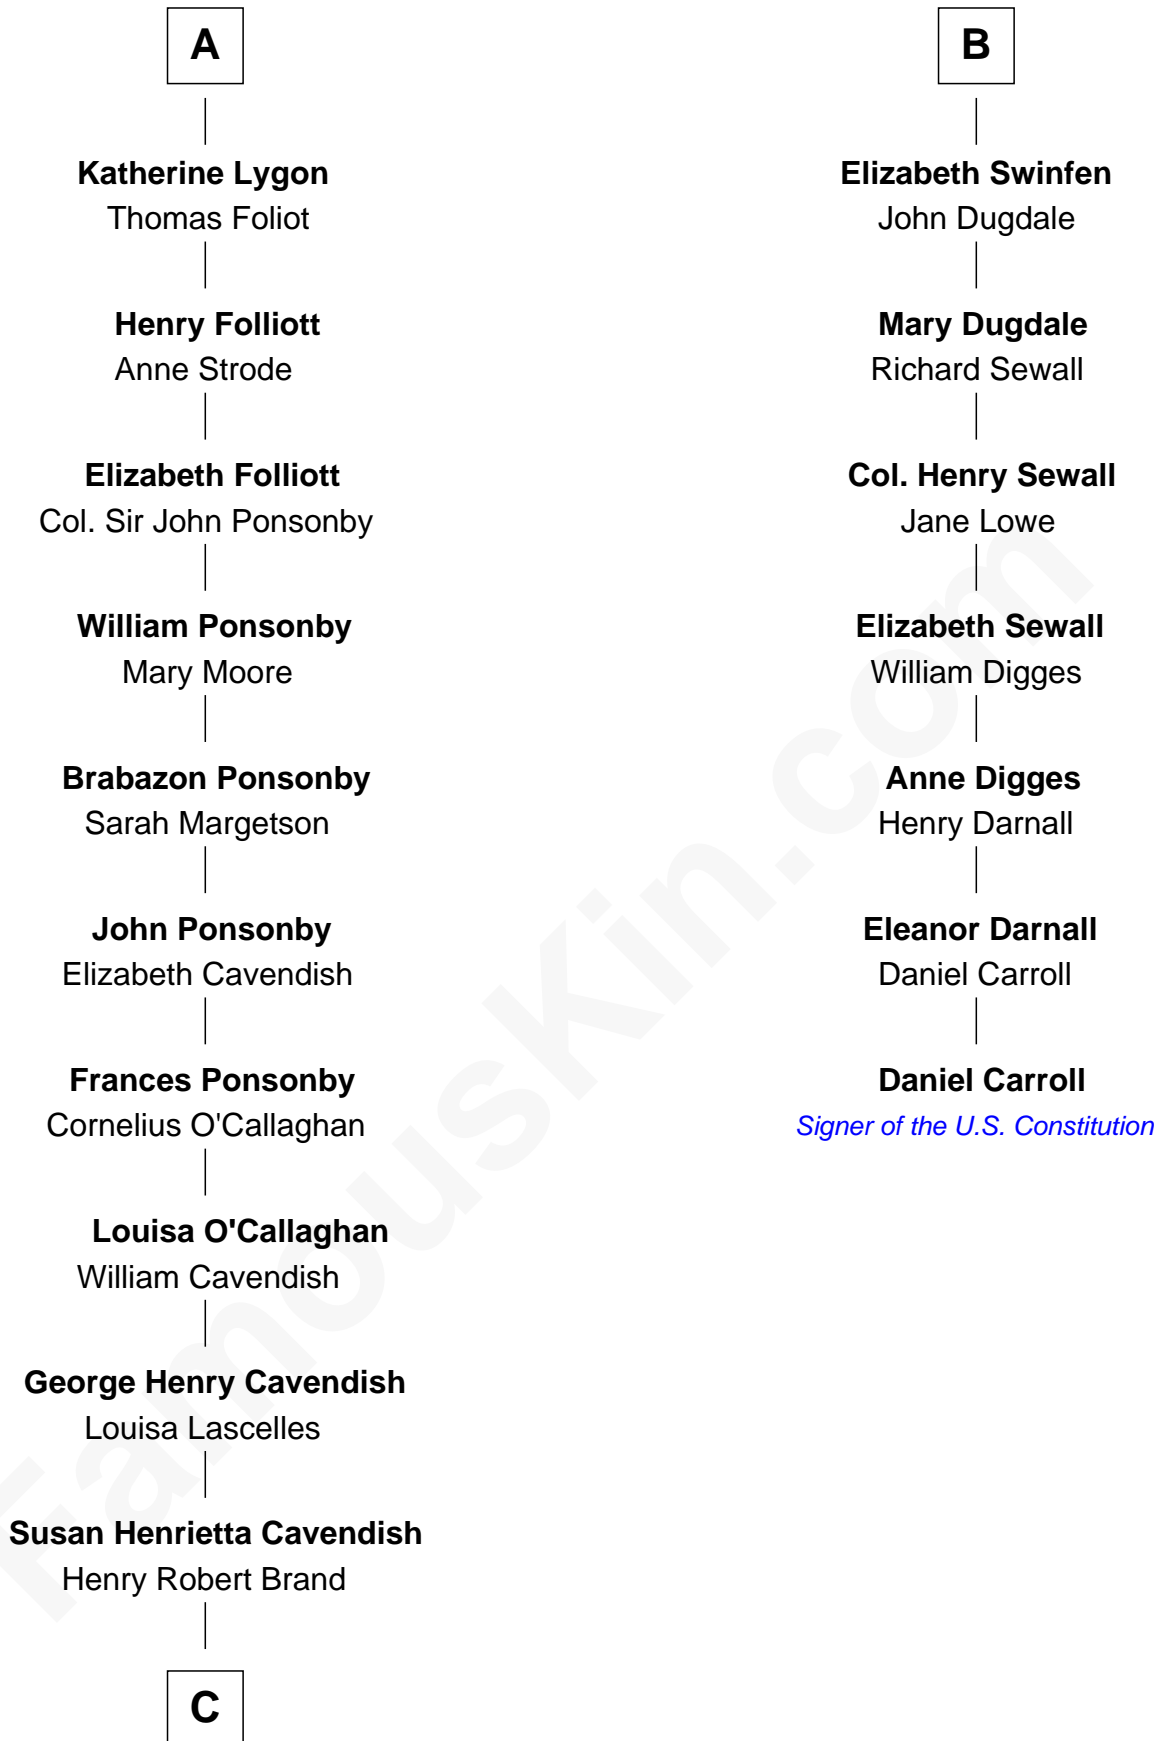

FamousKin.com Relationship Chart of

Sarah Ferguson

Duchess of York

13th cousin 7 times removed of

Daniel Carroll

Signer of the U.S. Constitution

Sir John Stafford

Margaret Stafford

C

—
Margaret Brand

Algernon Francis Holford Ferguson

—
Andrew Henry Ferguson

Marian Louisa Montagu-Douglas-Scott

—
Ronald Ivor Ferguson

Susan Mary Wright

—
Sarah Ferguson