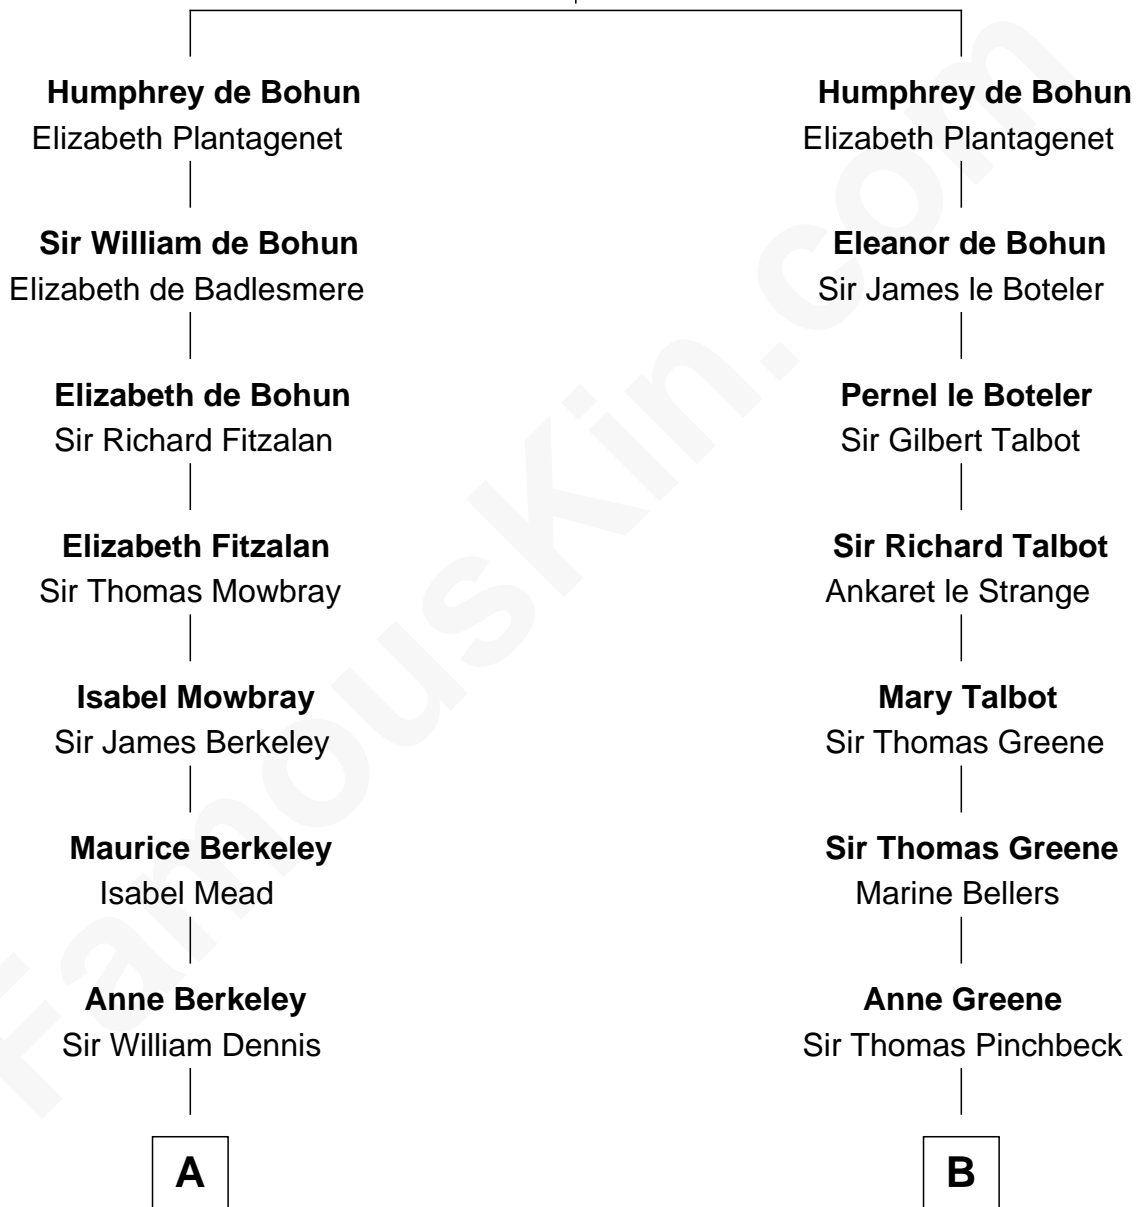

# FamousKin.com Relationship Chart of

**Sarah Ferguson**

*Duchess of York*

16th cousin 5 times removed of

**Daniel Carroll**

*Signer of the U.S. Constitution*

**Humphrey de Bohun**

Maud de Fiennes

**C**

—  
**Susan Henrietta Cavendish**

Henry Robert Brand

—  
**Margaret Brand**

Algernon Francis Holford Ferguson

—  
**Andrew Henry Ferguson**

Marian Louisa Montagu-Douglas-Scott

—  
**Ronald Ivor Ferguson**

Susan Mary Wright

—  
**Sarah Ferguson**

*Duchess of York*