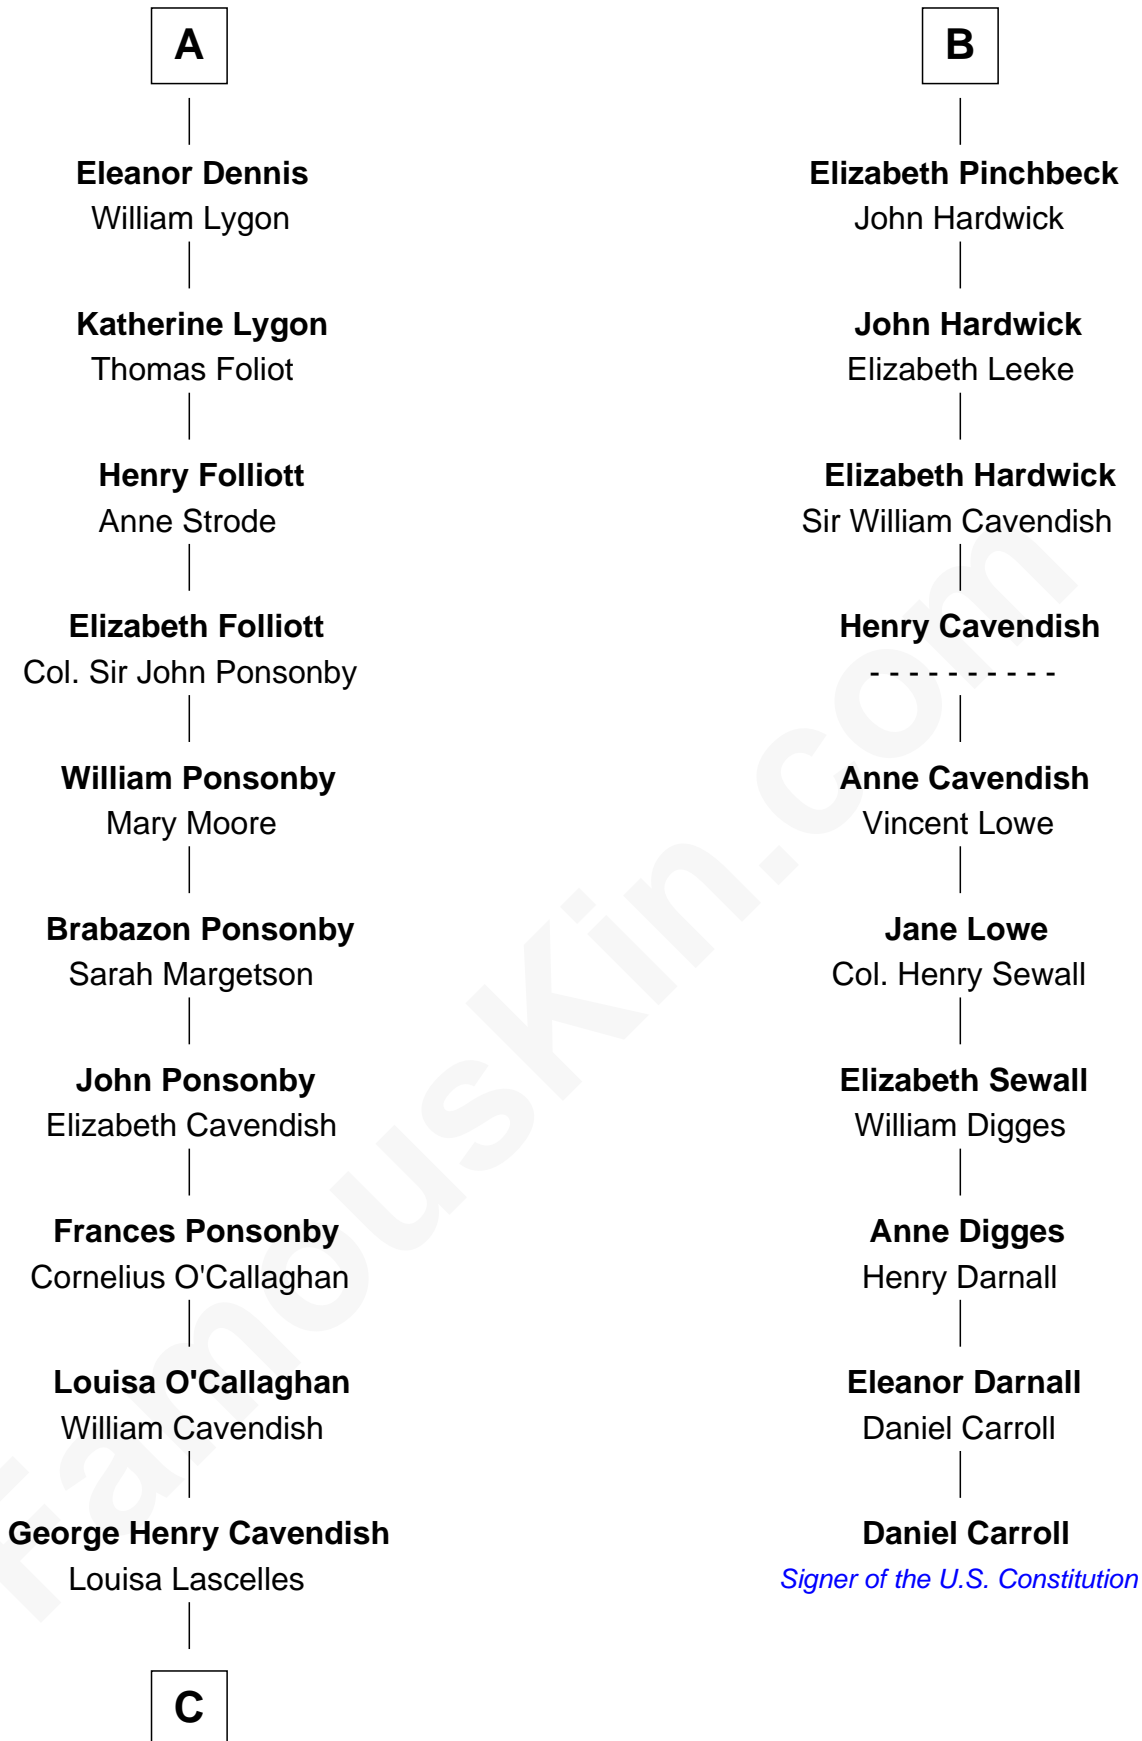

# FamousKin.com Relationship Chart of

**Sarah Ferguson**

*Duchess of York*

16th cousin 5 times removed of

**Daniel Carroll**

*Signer of the U.S. Constitution*

**Humphrey de Bohun**

Maud de Fiennes

**C**

—  
**Susan Henrietta Cavendish**

Henry Robert Brand

—  
**Margaret Brand**

Algernon Francis Holford Ferguson

—  
**Andrew Henry Ferguson**

Marian Louisa Montagu-Douglas-Scott

—  
**Ronald Ivor Ferguson**

Susan Mary Wright

—  
**Sarah Ferguson**

*Duchess of York*