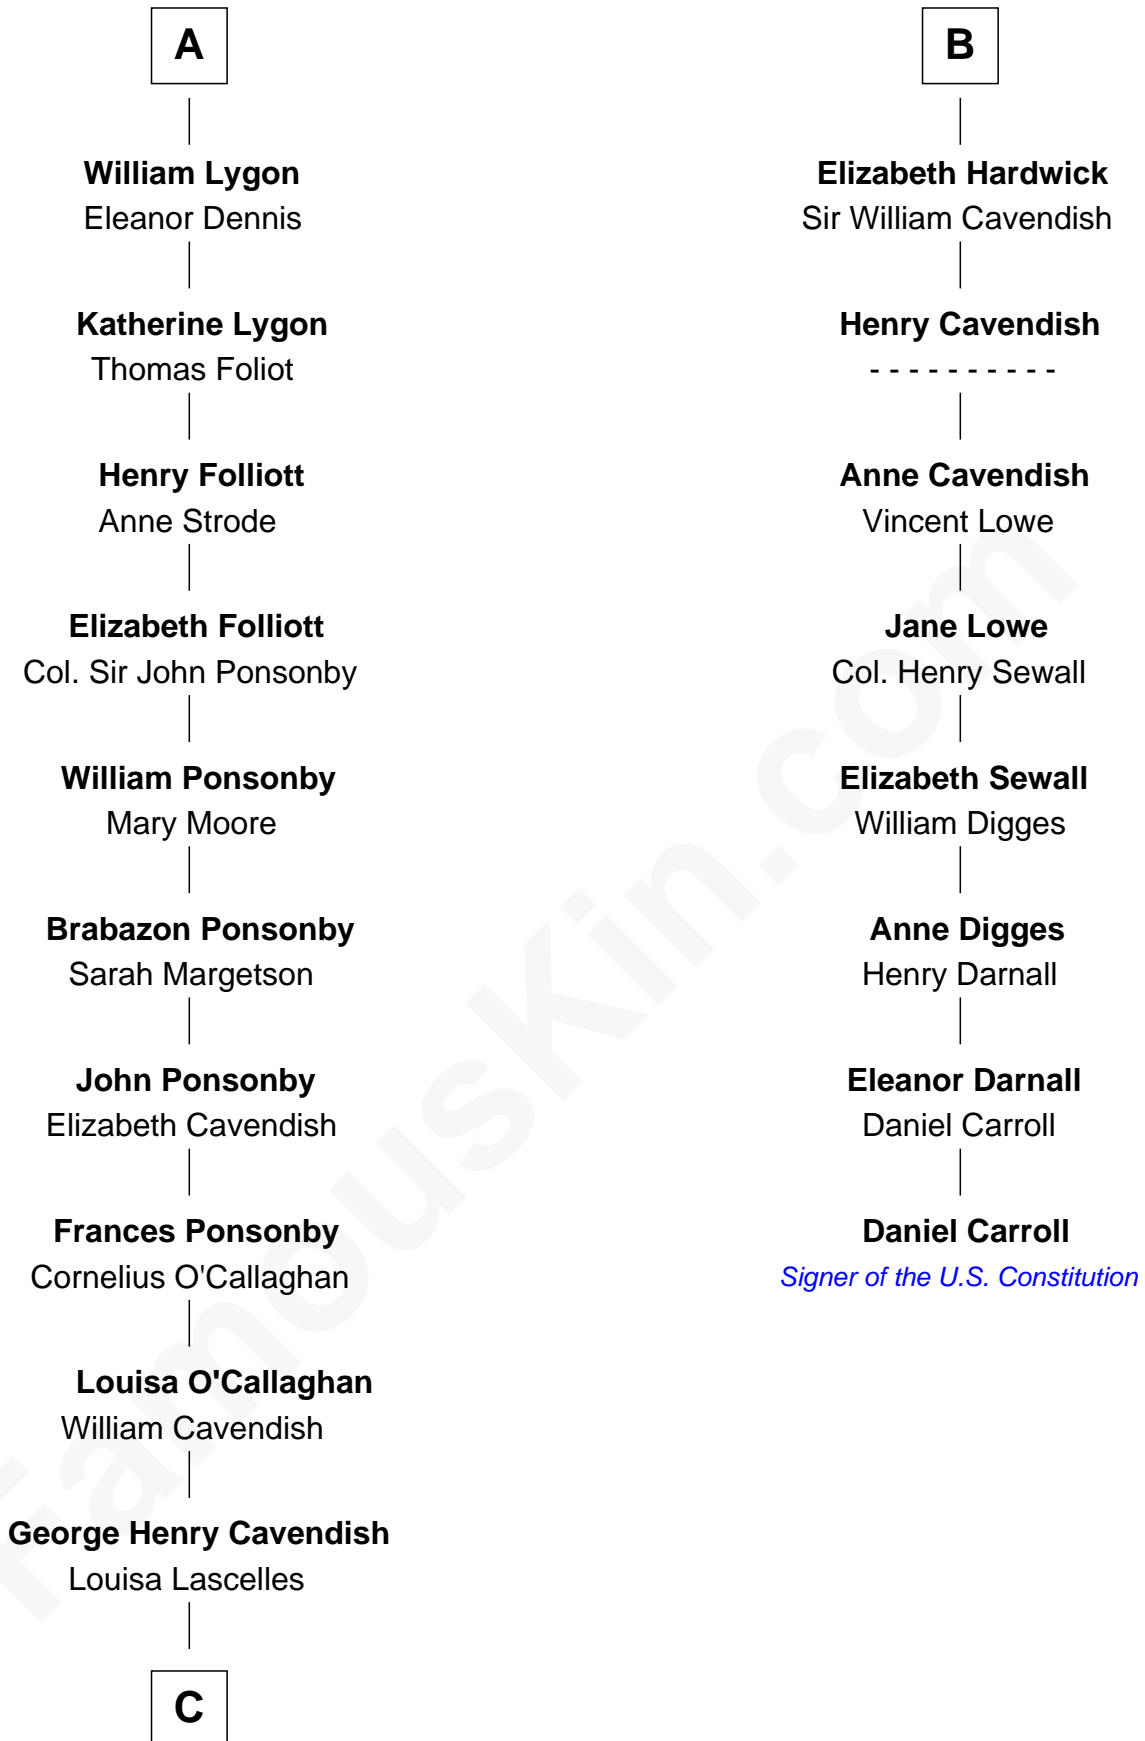

FamousKin.com Relationship Chart of

Sarah Ferguson

Duchess of York

14th cousin 7 times removed of

Daniel Carroll

Signer of the U.S. Constitution

Sir Ralph Basset

Joan - - - - -

C

—
Susan Henrietta Cavendish

Henry Robert Brand

—
Margaret Brand

Algernon Francis Holford Ferguson

—
Andrew Henry Ferguson

Marian Louisa Montagu-Douglas-Scott

—
Ronald Ivor Ferguson

Susan Mary Wright

—
Sarah Ferguson

Duchess of York

FamousKin.com