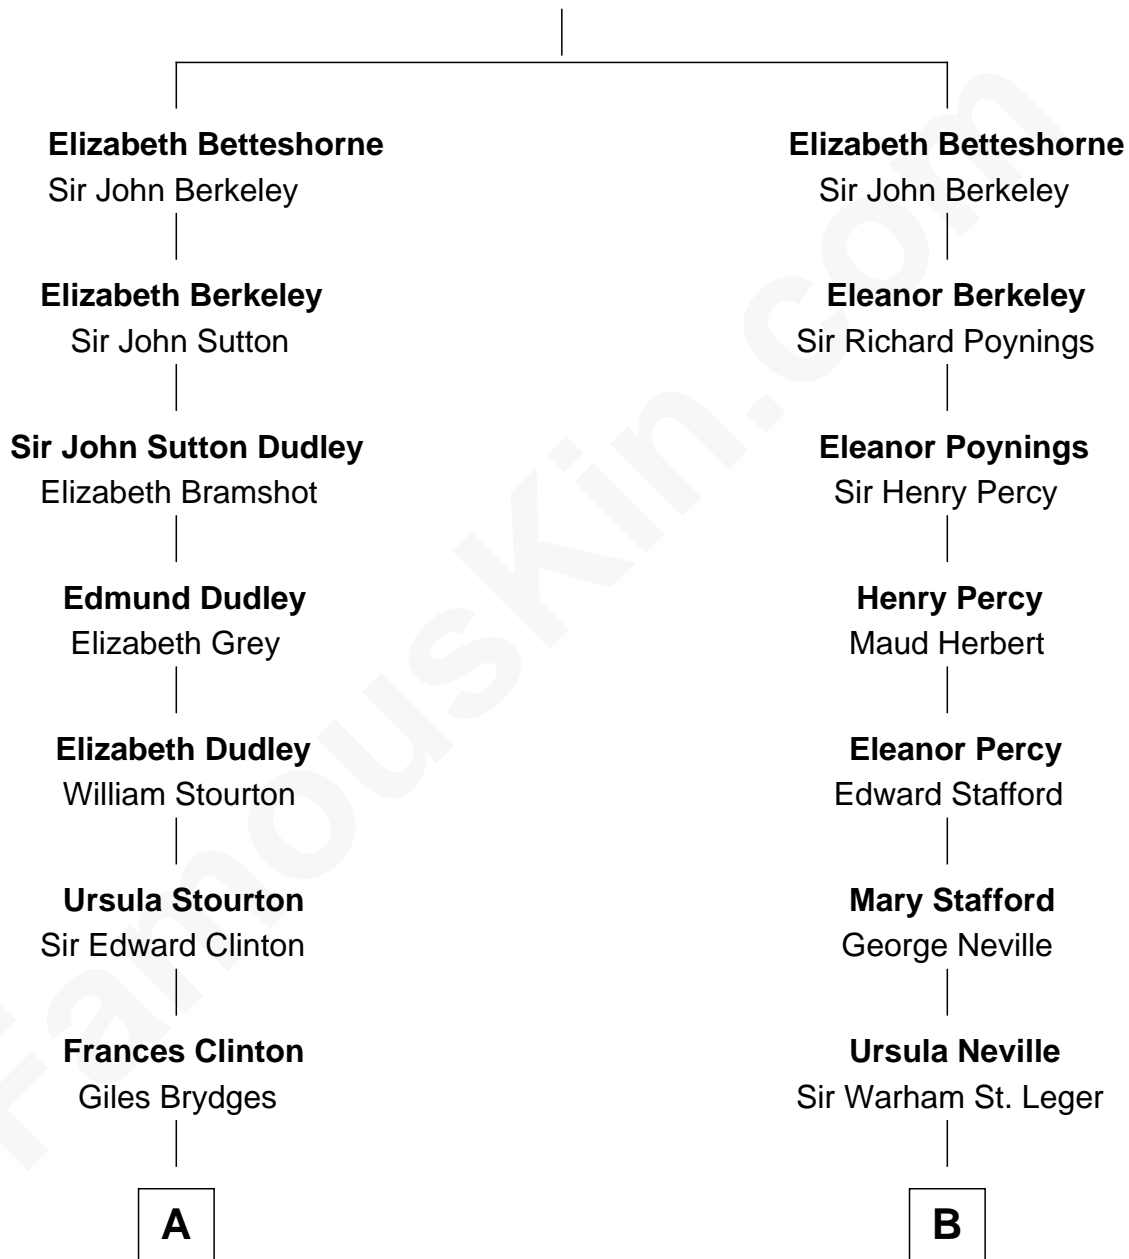

# FamousKin.com Relationship Chart of

**Sarah Ferguson**

*Duchess of York*

13th cousin 6 times removed of

**Daniel Carroll**

*Signer of the U.S. Constitution*

**Sir John de Betteshorne**

**A**

**Catherine Brydges**

Francis Russell

**Sir William Russell**

Anne Carr

**William Russell**

Rachel Wriothesley

**Sir Wriothesley Russell**

Elizabeth Howland

**John Russell**

Gertrude Leveson-Gower

**Francis Russell**

Elizabeth Keppel

**Sir John Russell**

Georgiana Gordon

**Louisa Jane Russell**

James Hamilton