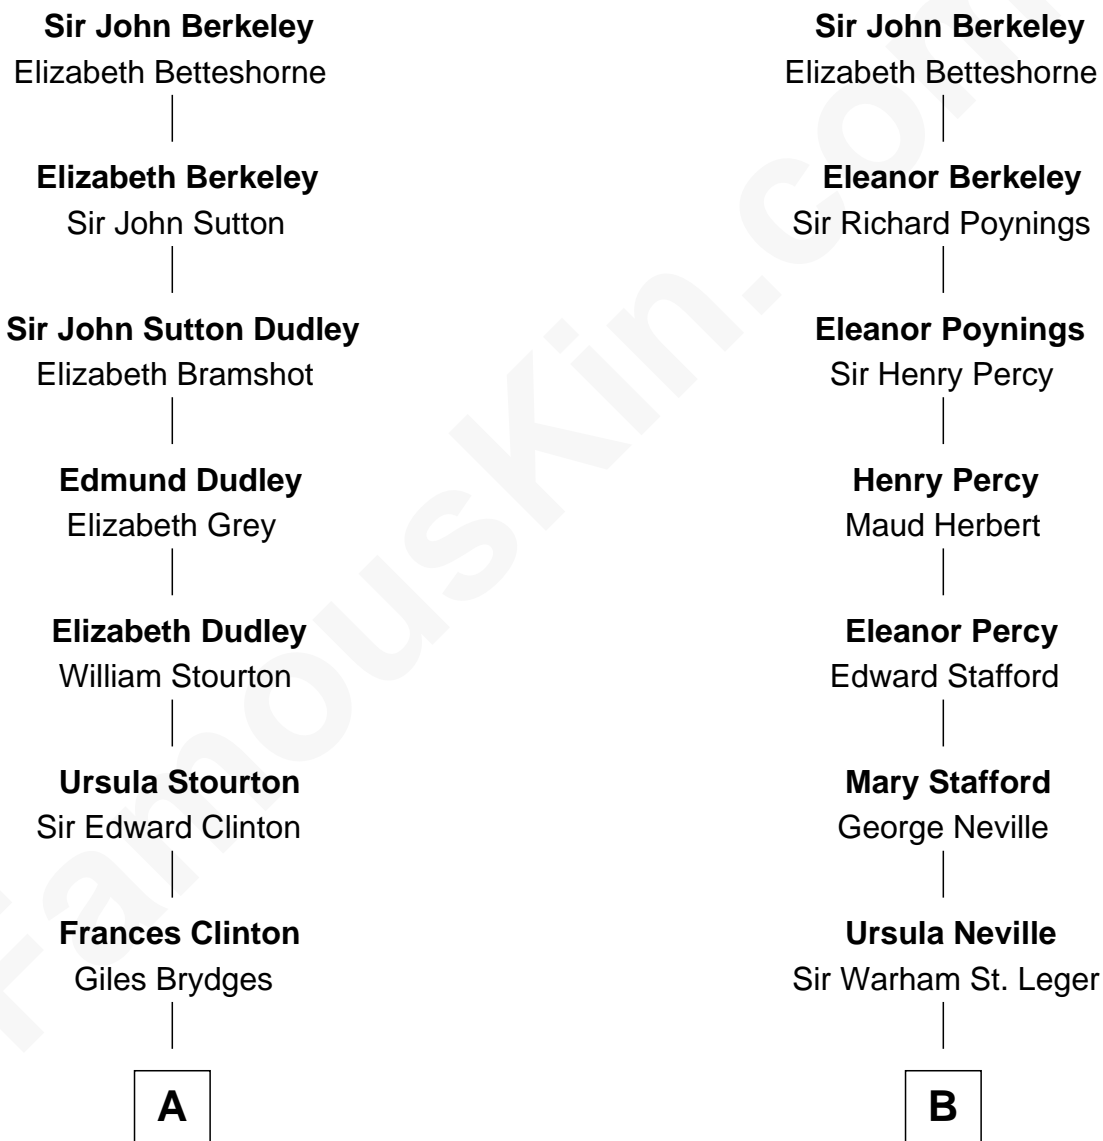

# FamousKin.com Relationship Chart of

**Sarah Ferguson**

*Duchess of York*

13th cousin 6 times removed of

**Daniel Carroll**

*Signer of the U.S. Constitution*

**Thomas de Berkeley**

Katherine de Clyvedon

**A**

**Catherine Brydges**

Francis Russell

**Sir William Russell**

Anne Carr

**William Russell**

Rachel Wriothesley

**Sir Wriothesley Russell**