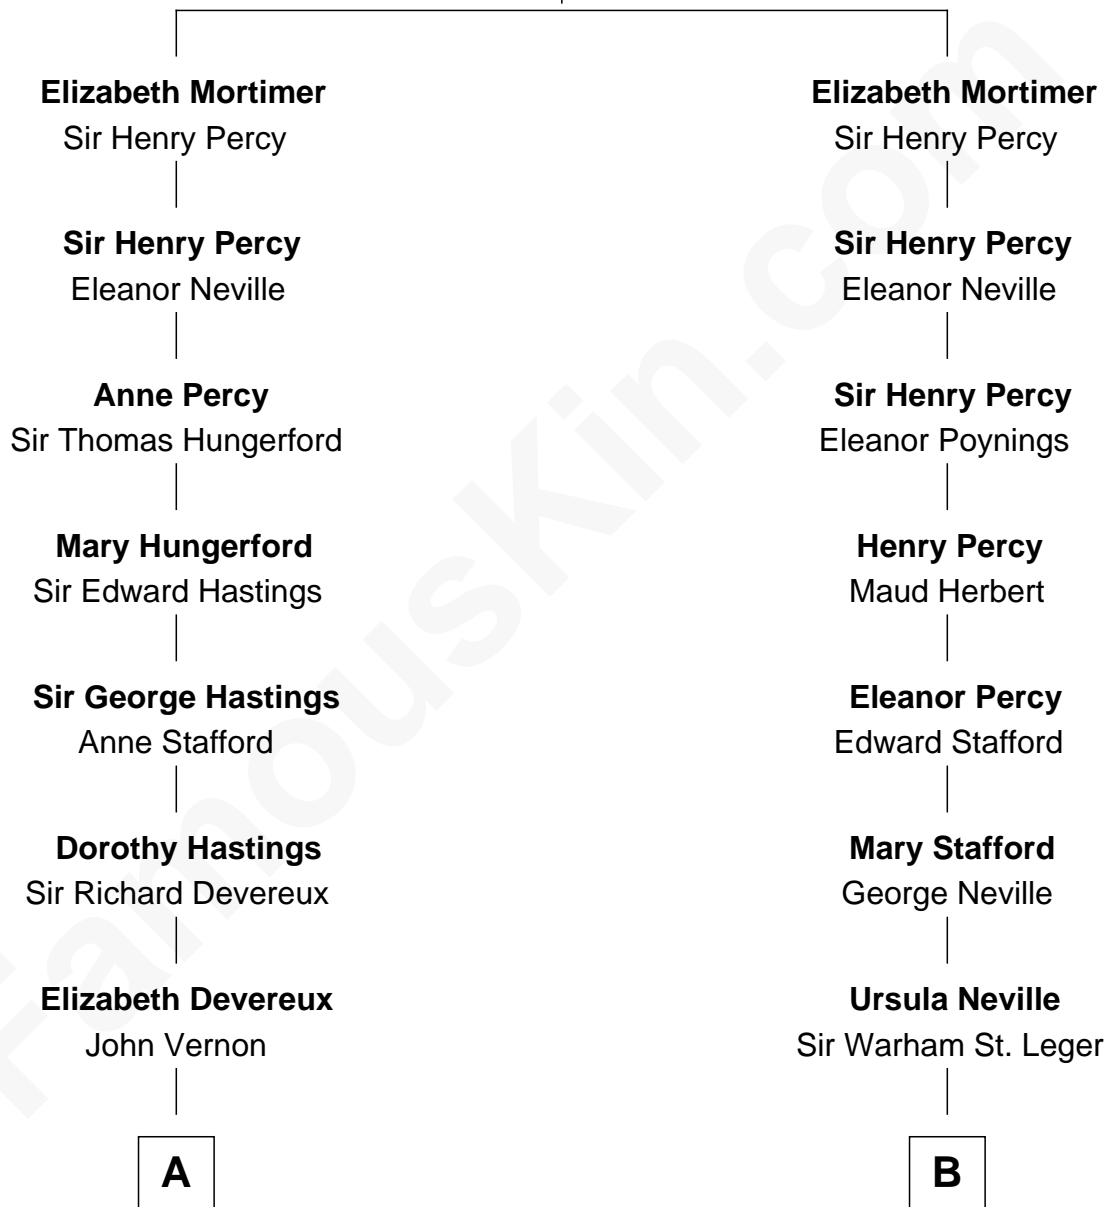

# FamousKin.com Relationship Chart of

**Sarah Ferguson**

*Duchess of York*

13th cousin 6 times removed of

**Daniel Carroll**

*Signer of the U.S. Constitution*

**Edmund Mortimer**  
Philippa Plantagenet

**A**

**Elizabeth Vernon**  
Henry Wriothesley

**Thomas Wriothesley**  
Rachel Massüe de Ruvigny

**Rachel Wriothesley**  
William Russell

**Sir Wriothesley Russell**  
Elizabeth Howland

**John Russell**  
Gertrude Leveson-Gower

**Francis Russell**  
Elizabeth Keppel

**Sir John Russell**  
Georgiana Gordon

**Louisa Jane Russell**  
James Hamilton

**Louisa Jane Hamilton**  
William Henry Walter Montagu-Douglas-Scott

**Herbert Andrew Montagu-Douglas-Scott**  
Marie Josephine Edwards