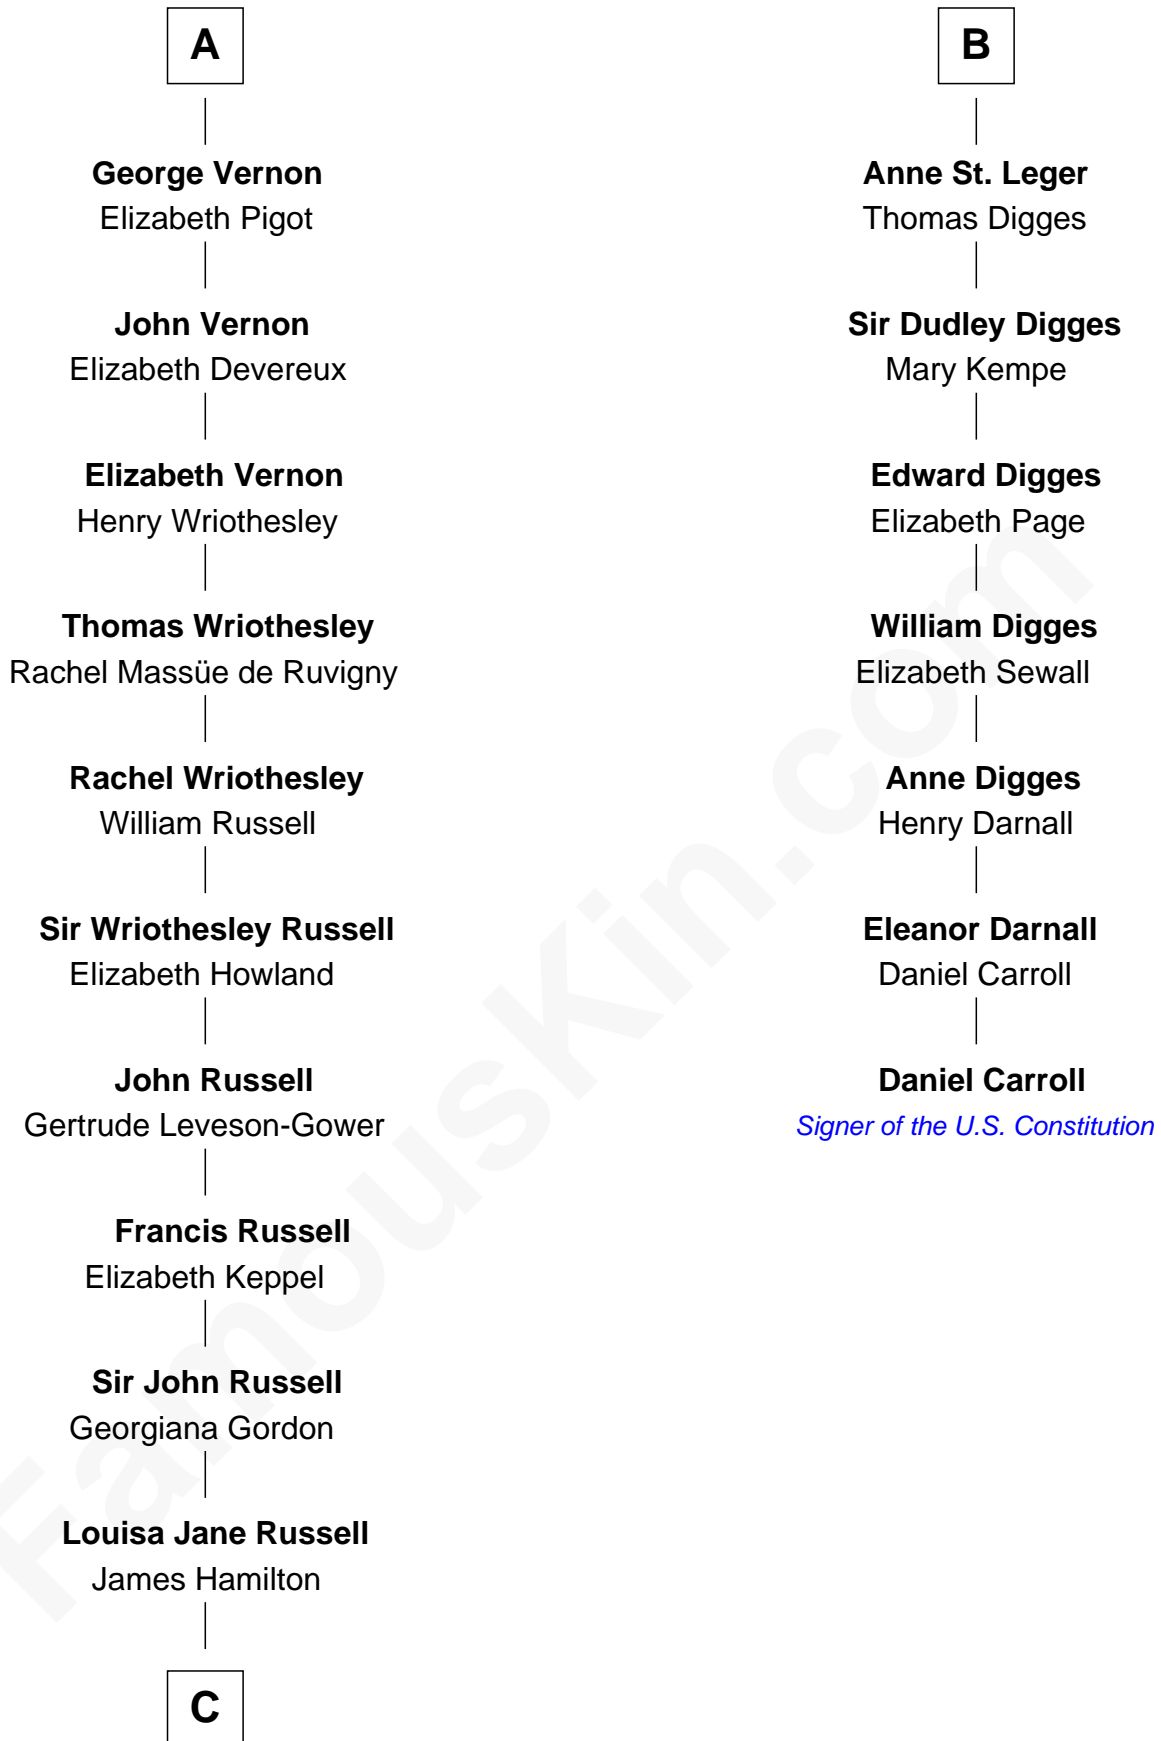

FamousKin.com Relationship Chart of

Sarah Ferguson

Duchess of York

13th cousin 8 times removed of

Daniel Carroll

Signer of the U.S. Constitution

C

—
Louisa Jane Hamilton

William Henry Walter Montagu-Douglas-Scott

—
Herbert Andrew Montagu-Douglas-Scott

Marie Josephine Edwards

—
Marian Louisa Montagu-Douglas-Scott

Andrew Henry Ferguson

—
Ronald Ivor Ferguson

Susan Mary Wright

—
Sarah Ferguson

Duchess of York