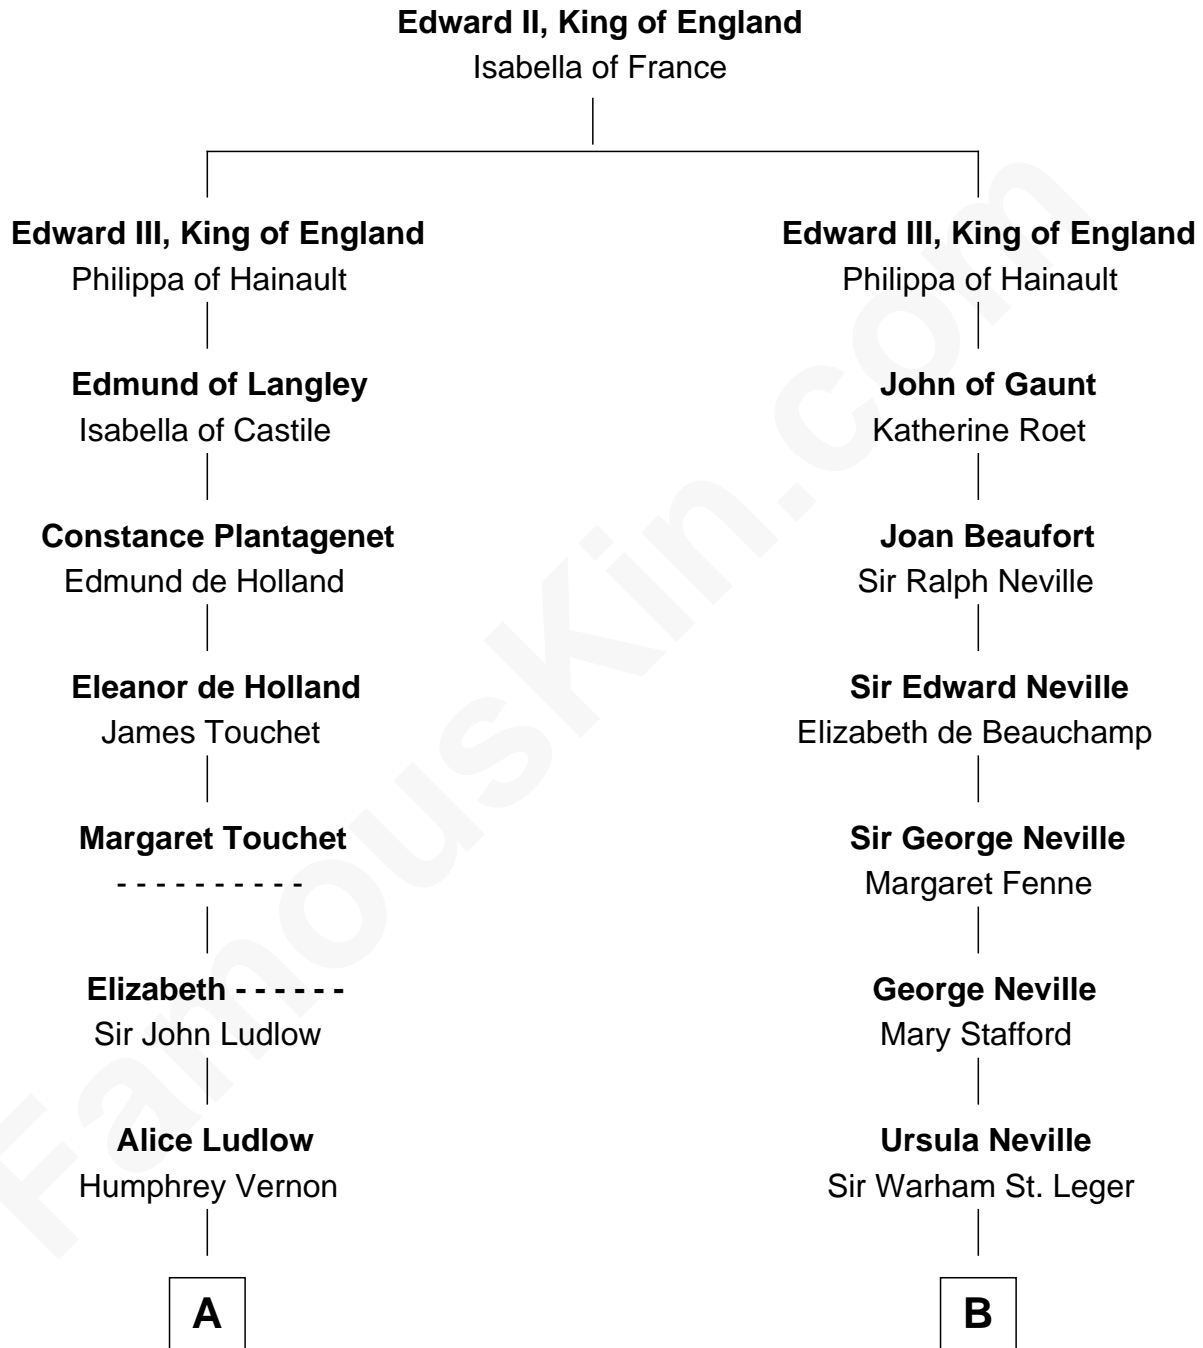

FamousKin.com Relationship Chart of

Sarah Ferguson

Duchess of York

13th cousin 8 times removed of

Daniel Carroll

Signer of the U.S. Constitution

C

—
Louisa Jane Hamilton

William Henry Walter Montagu-Douglas-Scott

—
Herbert Andrew Montagu-Douglas-Scott

Marie Josephine Edwards

—
Marian Louisa Montagu-Douglas-Scott

Andrew Henry Ferguson

—
Ronald Ivor Ferguson

Susan Mary Wright

—
Sarah Ferguson

Duchess of York