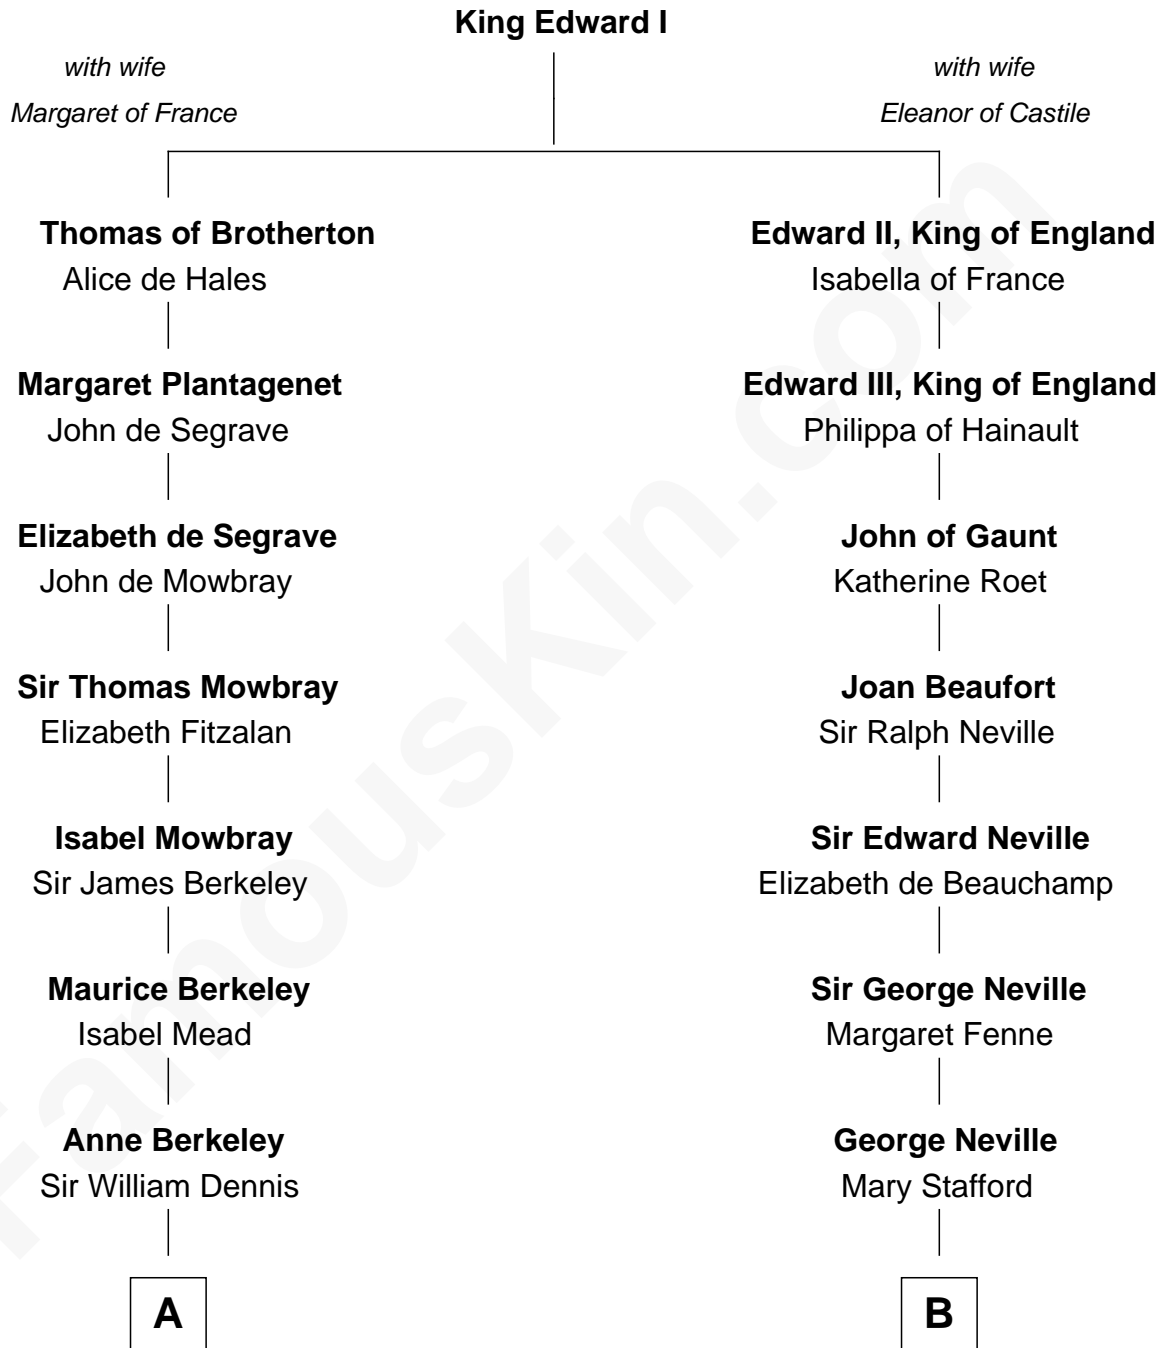

# FamousKin.com Relationship Chart of

**Sarah Ferguson**

*Duchess of York*

14th cousin 7 times removed of

**Daniel Carroll**

*Signer of the U.S. Constitution*

**C**

—  
**Susan Henrietta Cavendish**

Henry Robert Brand

—  
**Margaret Brand**

Algernon Francis Holford Ferguson

—  
**Andrew Henry Ferguson**

Marian Louisa Montagu-Douglas-Scott

—  
**Ronald Ivor Ferguson**

Susan Mary Wright

—  
**Sarah Ferguson**

*Duchess of York*