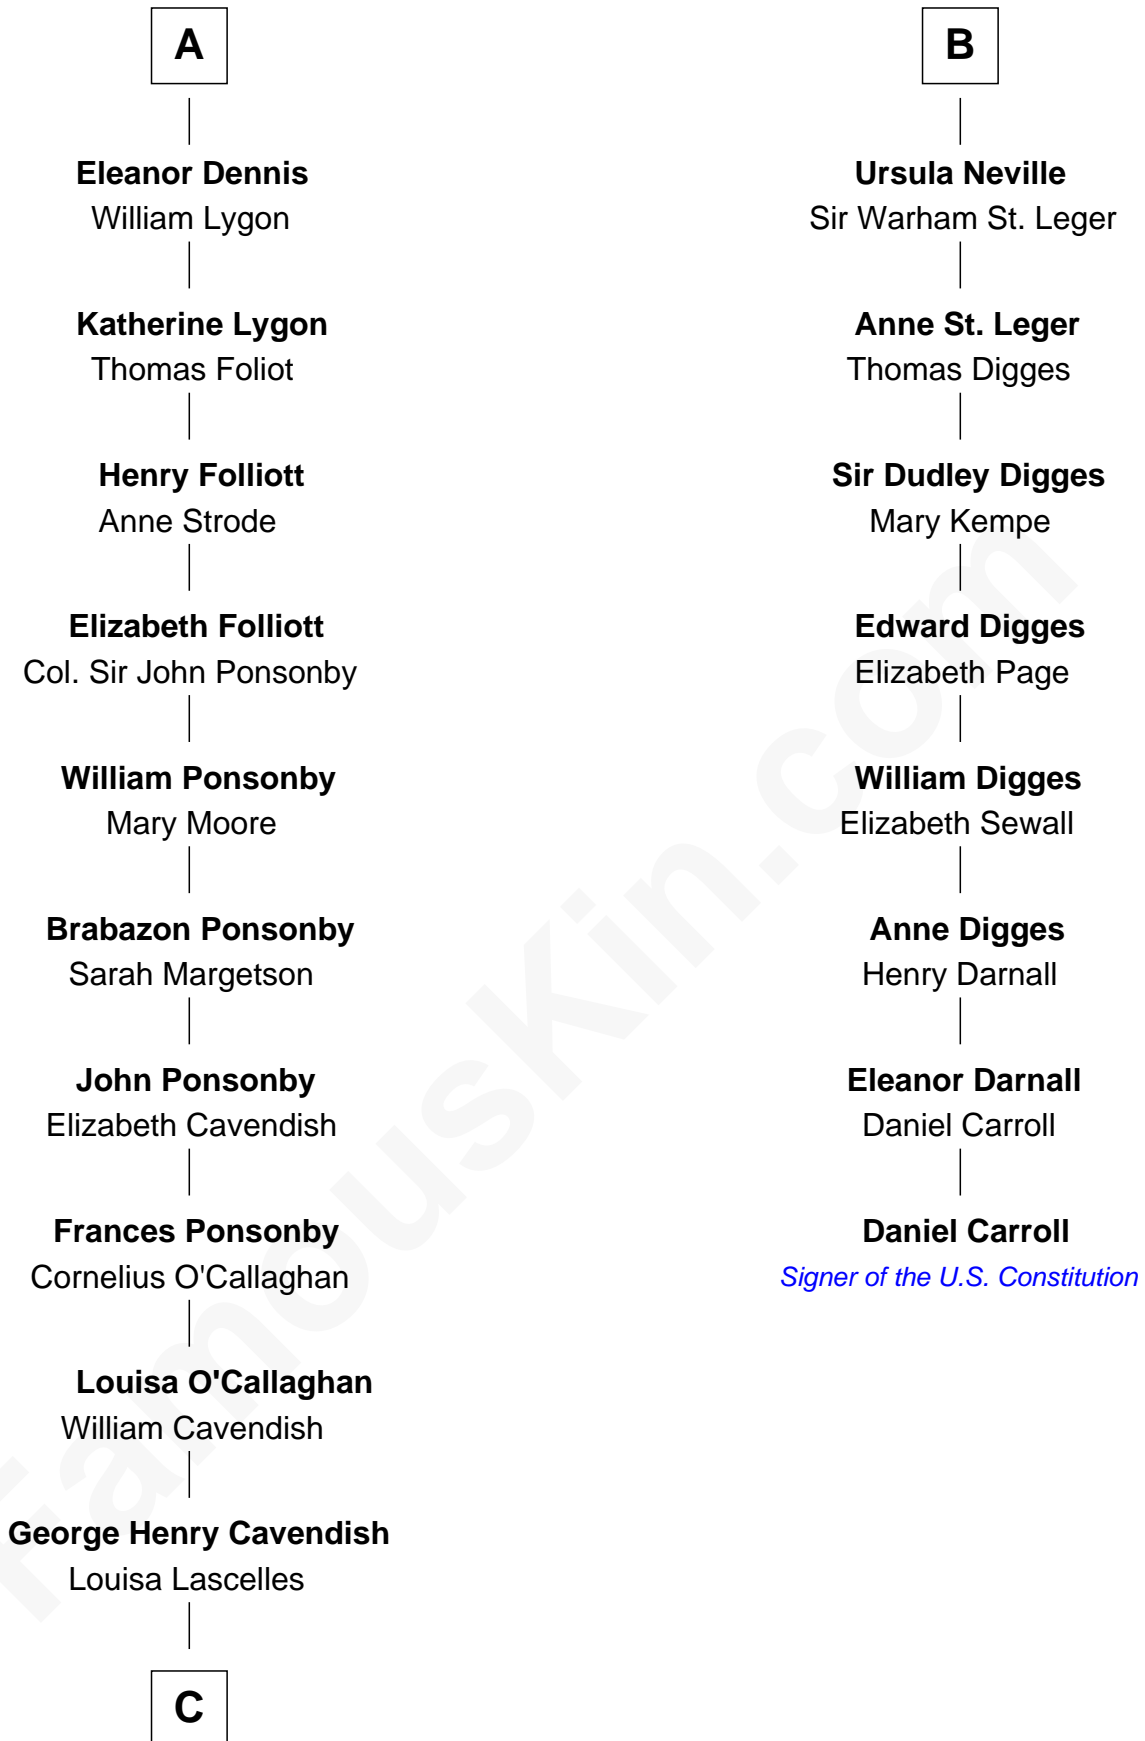

# FamousKin.com Relationship Chart of

**Sarah Ferguson**

*Duchess of York*

14th cousin 7 times removed of

**Daniel Carroll**

*Signer of the U.S. Constitution*

**C**

—  
**Susan Henrietta Cavendish**

Henry Robert Brand

—  
**Margaret Brand**

Algernon Francis Holford Ferguson

—  
**Andrew Henry Ferguson**

Marian Louisa Montagu-Douglas-Scott

—  
**Ronald Ivor Ferguson**

Susan Mary Wright

—  
**Sarah Ferguson**

*Duchess of York*