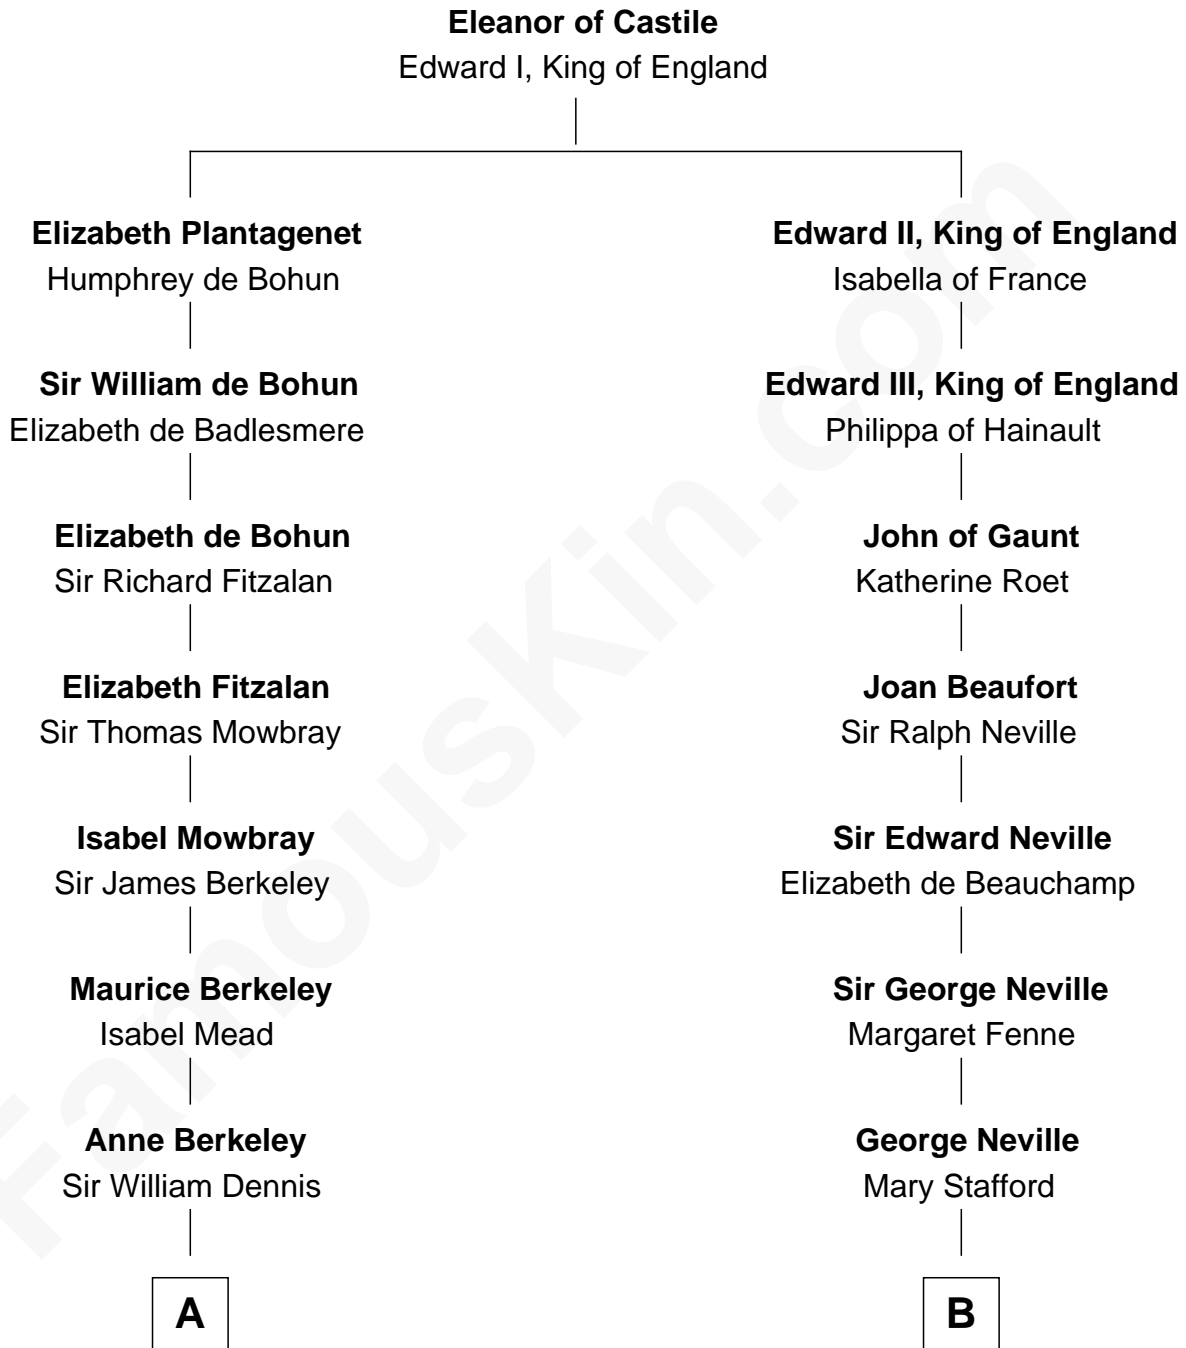

FamousKin.com Relationship Chart of

Sarah Ferguson

Duchess of York

14th cousin 7 times removed of

Daniel Carroll

Signer of the U.S. Constitution

C

—
Susan Henrietta Cavendish

Henry Robert Brand

—
Margaret Brand

Algernon Francis Holford Ferguson

—
Andrew Henry Ferguson

Marian Louisa Montagu-Douglas-Scott

—
Ronald Ivor Ferguson

Susan Mary Wright

—
Sarah Ferguson

Duchess of York