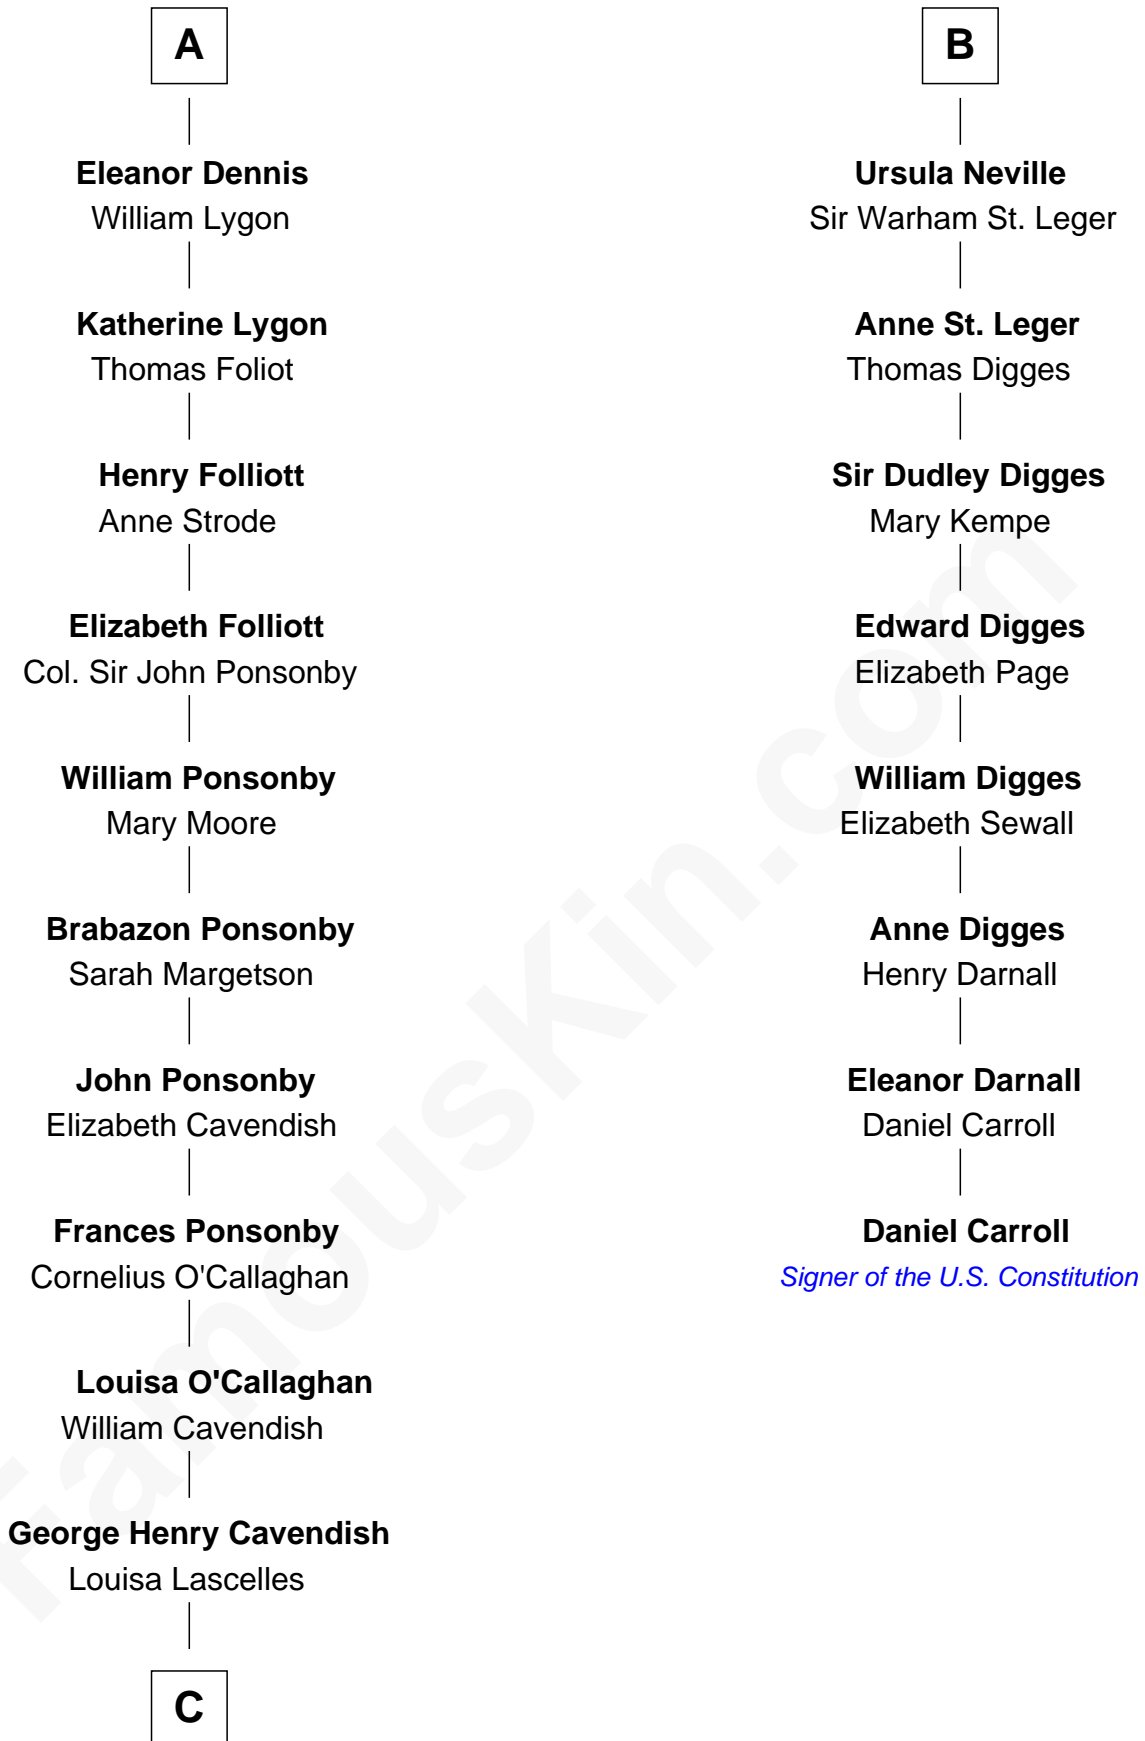

FamousKin.com Relationship Chart of

Sarah Ferguson

Duchess of York

14th cousin 7 times removed of

Daniel Carroll

Signer of the U.S. Constitution

C

—
Susan Henrietta Cavendish

Henry Robert Brand

—
Margaret Brand

Algernon Francis Holford Ferguson

—
Andrew Henry Ferguson

Marian Louisa Montagu-Douglas-Scott

—
Ronald Ivor Ferguson

Susan Mary Wright

—
Sarah Ferguson

Duchess of York