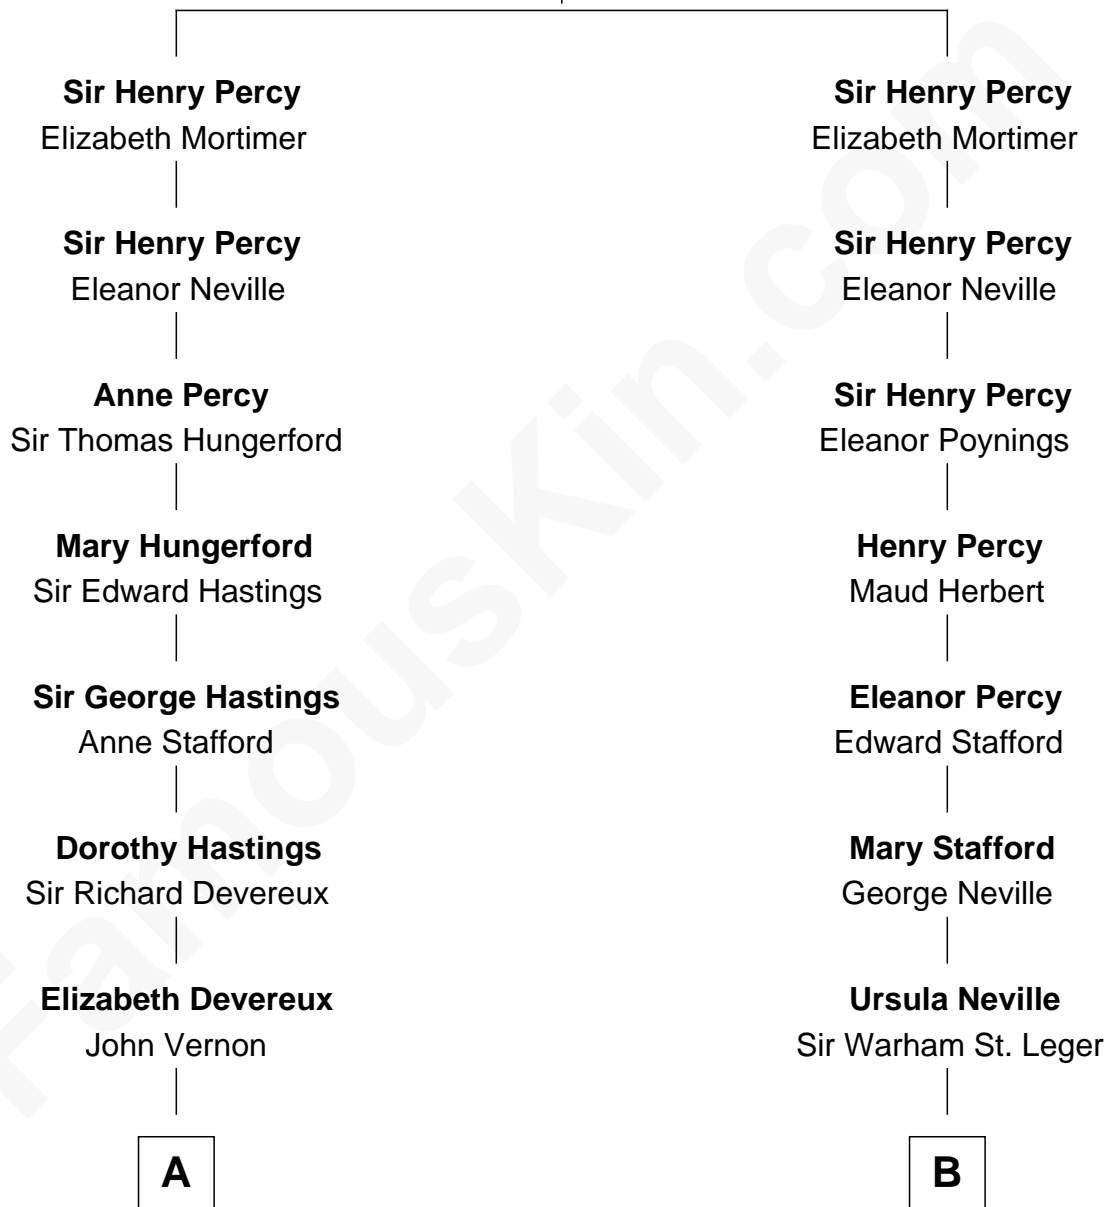

FamousKin.com Relationship Chart of

Sarah Ferguson

Duchess of York

13th cousin 6 times removed of

Daniel Carroll

Signer of the U.S. Constitution

Sir Henry Percy
Margaret de Neville

A

Elizabeth Vernon
Henry Wriothesley

Thomas Wriothesley
Rachel Massüe de Ruvigny

Rachel Wriothesley
William Russell

Sir Wriothesley Russell
Elizabeth Howland

John Russell
Gertrude Leveson-Gower

Francis Russell
Elizabeth Keppel

Sir Dudley Digges
Mary Kempe

Edward Digges
Elizabeth Page

William Digges
Elizabeth Sewall

Anne Digges
Henry Darnall

Eleanor Darnall
Daniel Carroll

Daniel Carroll
Signer of the U.S. Constitution

C

—
Marian Louisa Montagu-Douglas-Scott