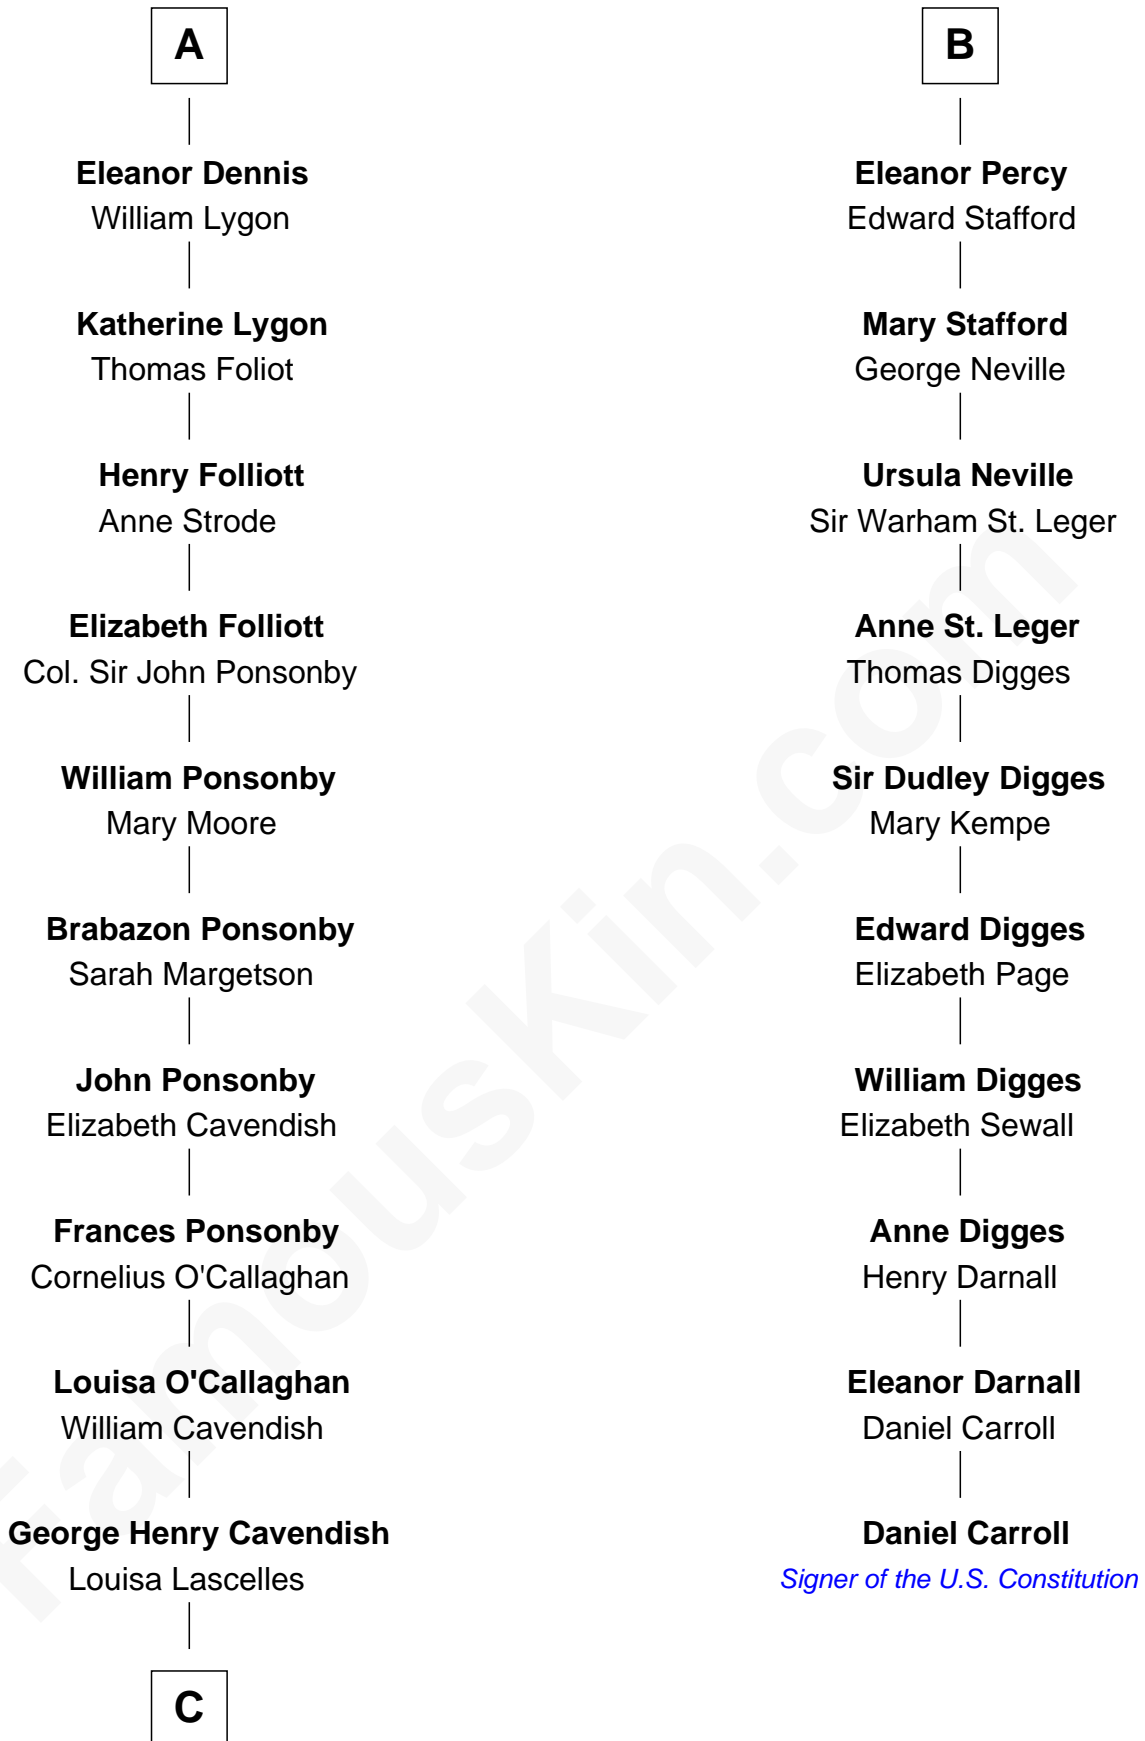

FamousKin.com Relationship Chart of

Sarah Ferguson

Duchess of York

16th cousin 5 times removed of

Daniel Carroll

Signer of the U.S. Constitution

Sir Patrick de Chaworth

Isabella de Beauchamp

C

—
Susan Henrietta Cavendish

Henry Robert Brand

—
Margaret Brand

Algernon Francis Holford Ferguson

—
Andrew Henry Ferguson

Marian Louisa Montagu-Douglas-Scott

—
Ronald Ivor Ferguson

Susan Mary Wright

—
Sarah Ferguson

Duchess of York

FamousKin.com