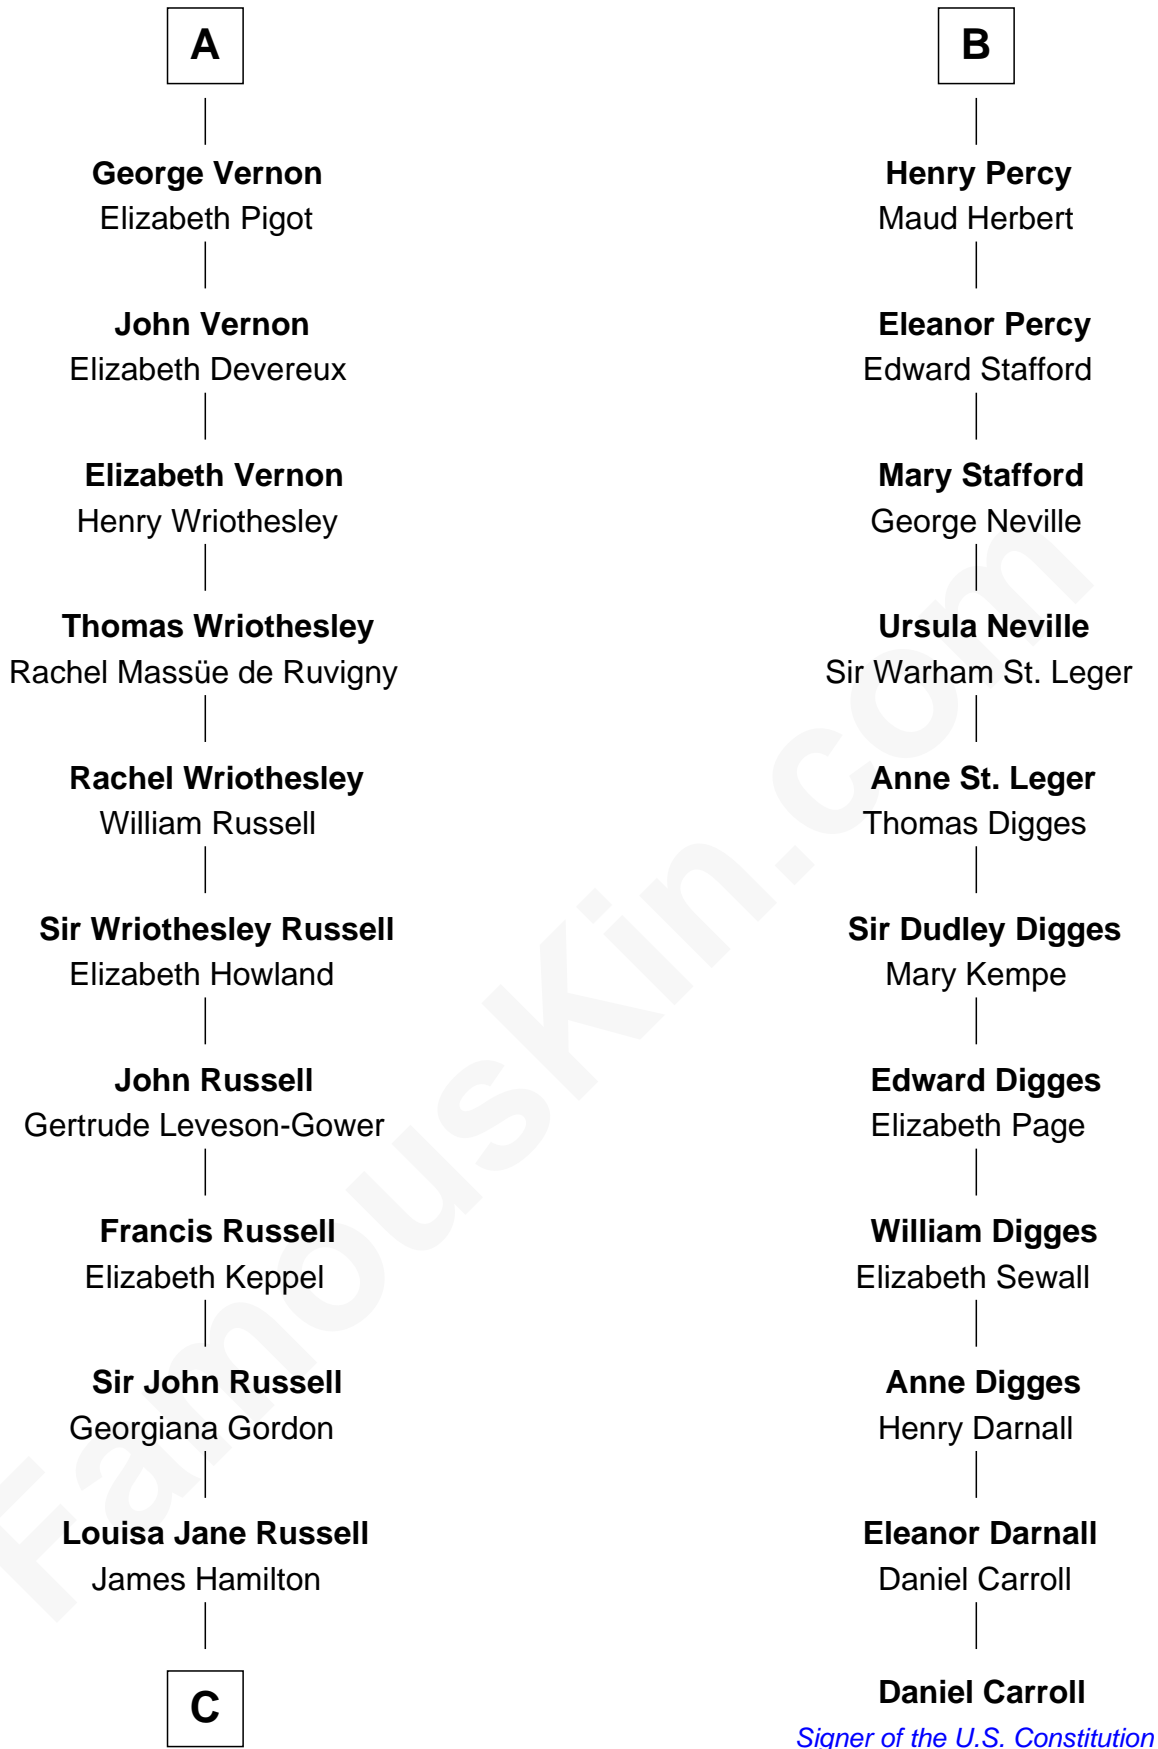

FamousKin.com Relationship Chart of

Sarah Ferguson

Duchess of York

17th cousin 4 times removed of

Daniel Carroll

Signer of the U.S. Constitution

C

—
Louisa Jane Hamilton

William Henry Walter Montagu-Douglas-Scott

—
Herbert Andrew Montagu-Douglas-Scott

Marie Josephine Edwards

—
Marian Louisa Montagu-Douglas-Scott

Andrew Henry Ferguson

—
Ronald Ivor Ferguson

Susan Mary Wright

—
Sarah Ferguson

Duchess of York