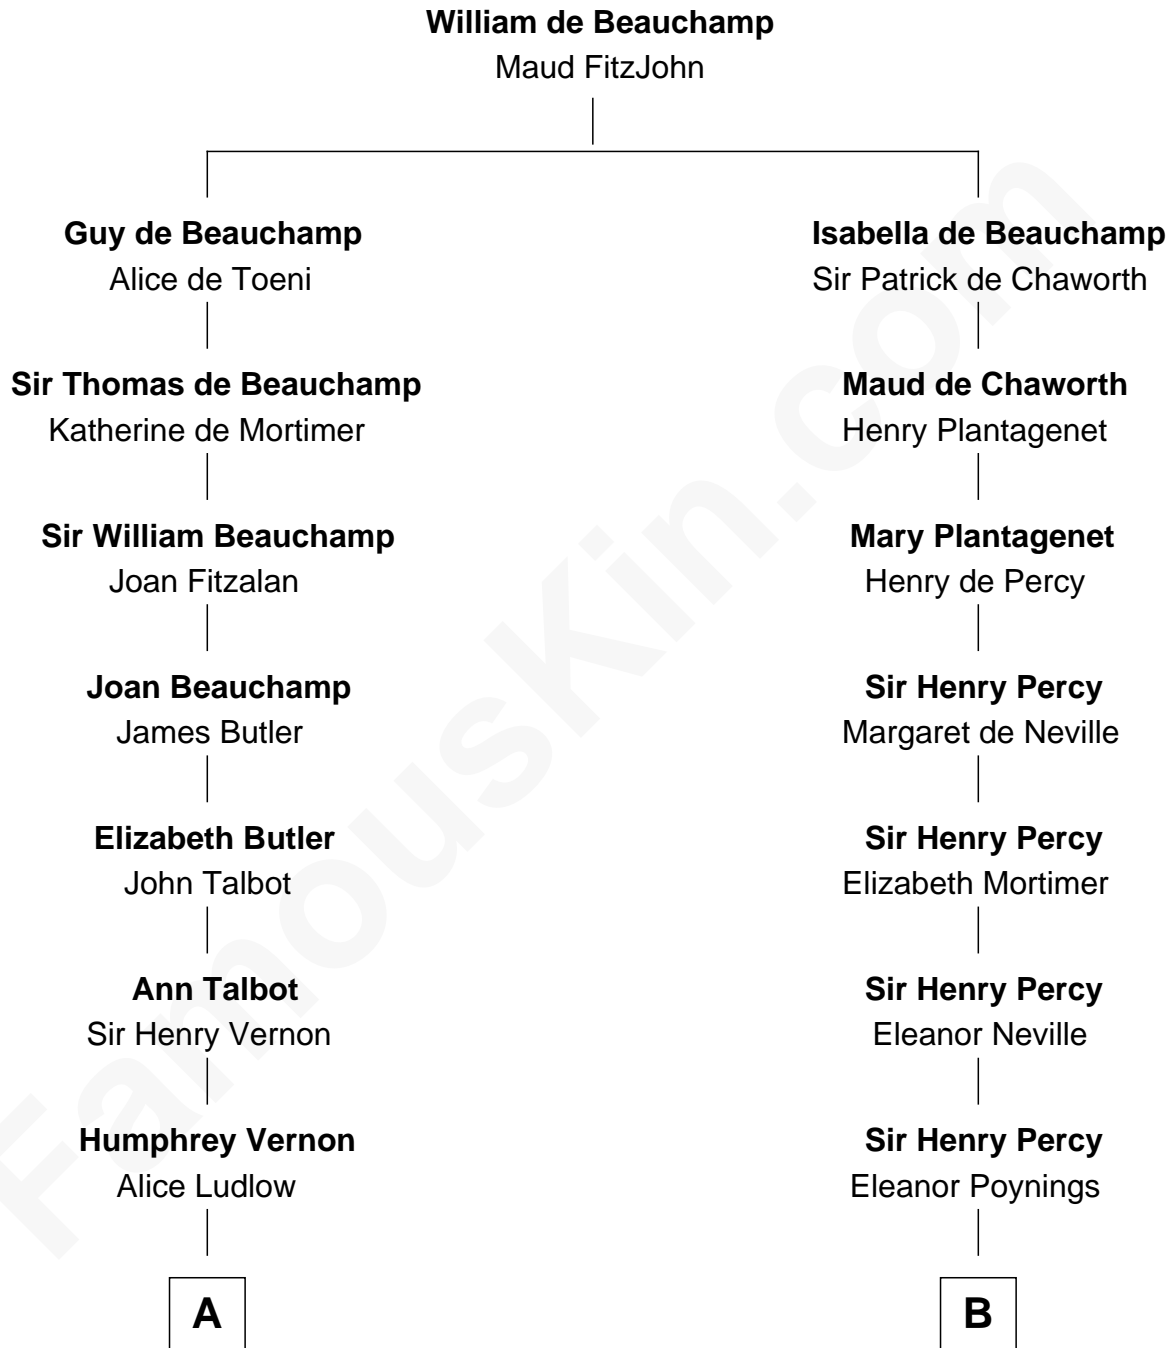

FamousKin.com Relationship Chart of

Sarah Ferguson

Duchess of York

17th cousin 4 times removed of

Daniel Carroll

Signer of the U.S. Constitution

C

—
Louisa Jane Hamilton

William Henry Walter Montagu-Douglas-Scott

—
Herbert Andrew Montagu-Douglas-Scott

Marie Josephine Edwards

—
Marian Louisa Montagu-Douglas-Scott

Andrew Henry Ferguson

—
Ronald Ivor Ferguson

Susan Mary Wright

—
Sarah Ferguson

Duchess of York