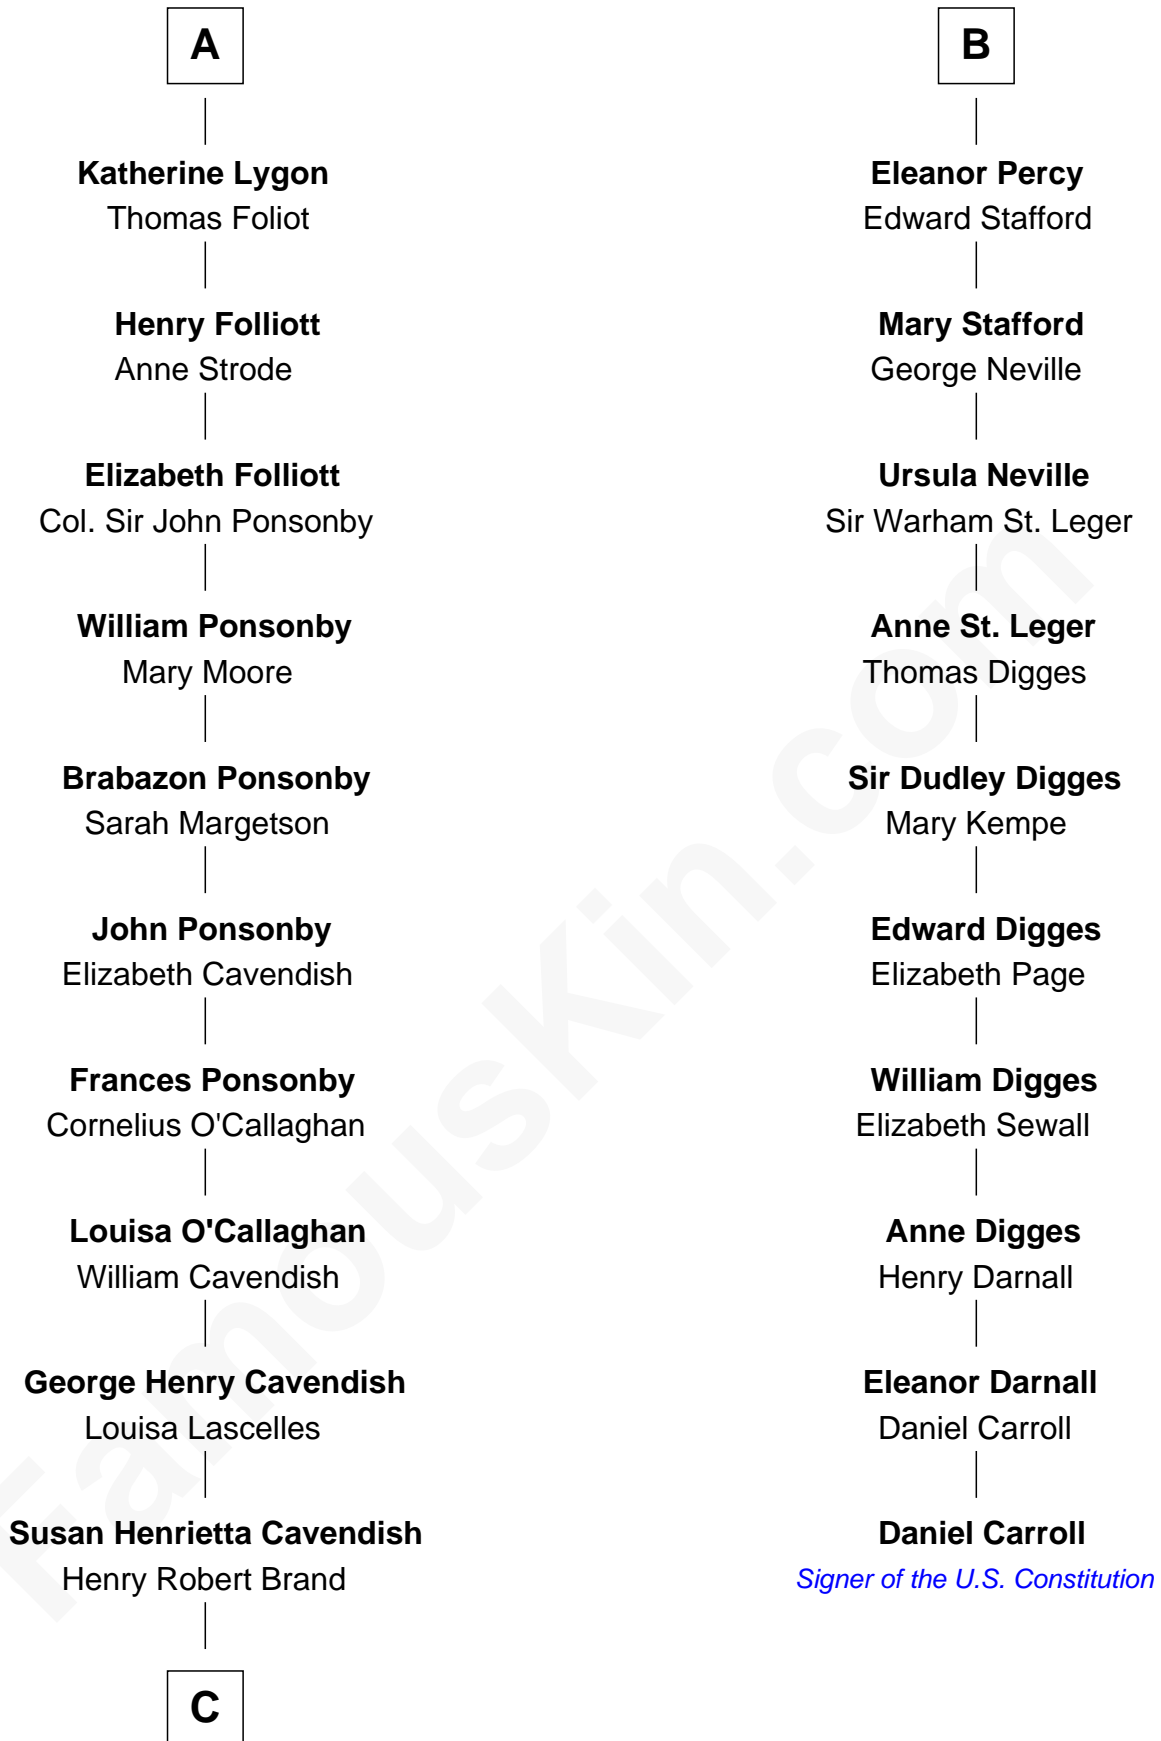

FamousKin.com Relationship Chart of

Sarah Ferguson

Duchess of York

16th cousin 4 times removed of

Daniel Carroll

Signer of the U.S. Constitution

Bartholomew de Badlesmere

Margaret de Clare

C

—
Margaret Brand

Algernon Francis Holford Ferguson

—
Andrew Henry Ferguson

Marian Louisa Montagu-Douglas-Scott

—
Ronald Ivor Ferguson

Susan Mary Wright

—
Sarah Ferguson