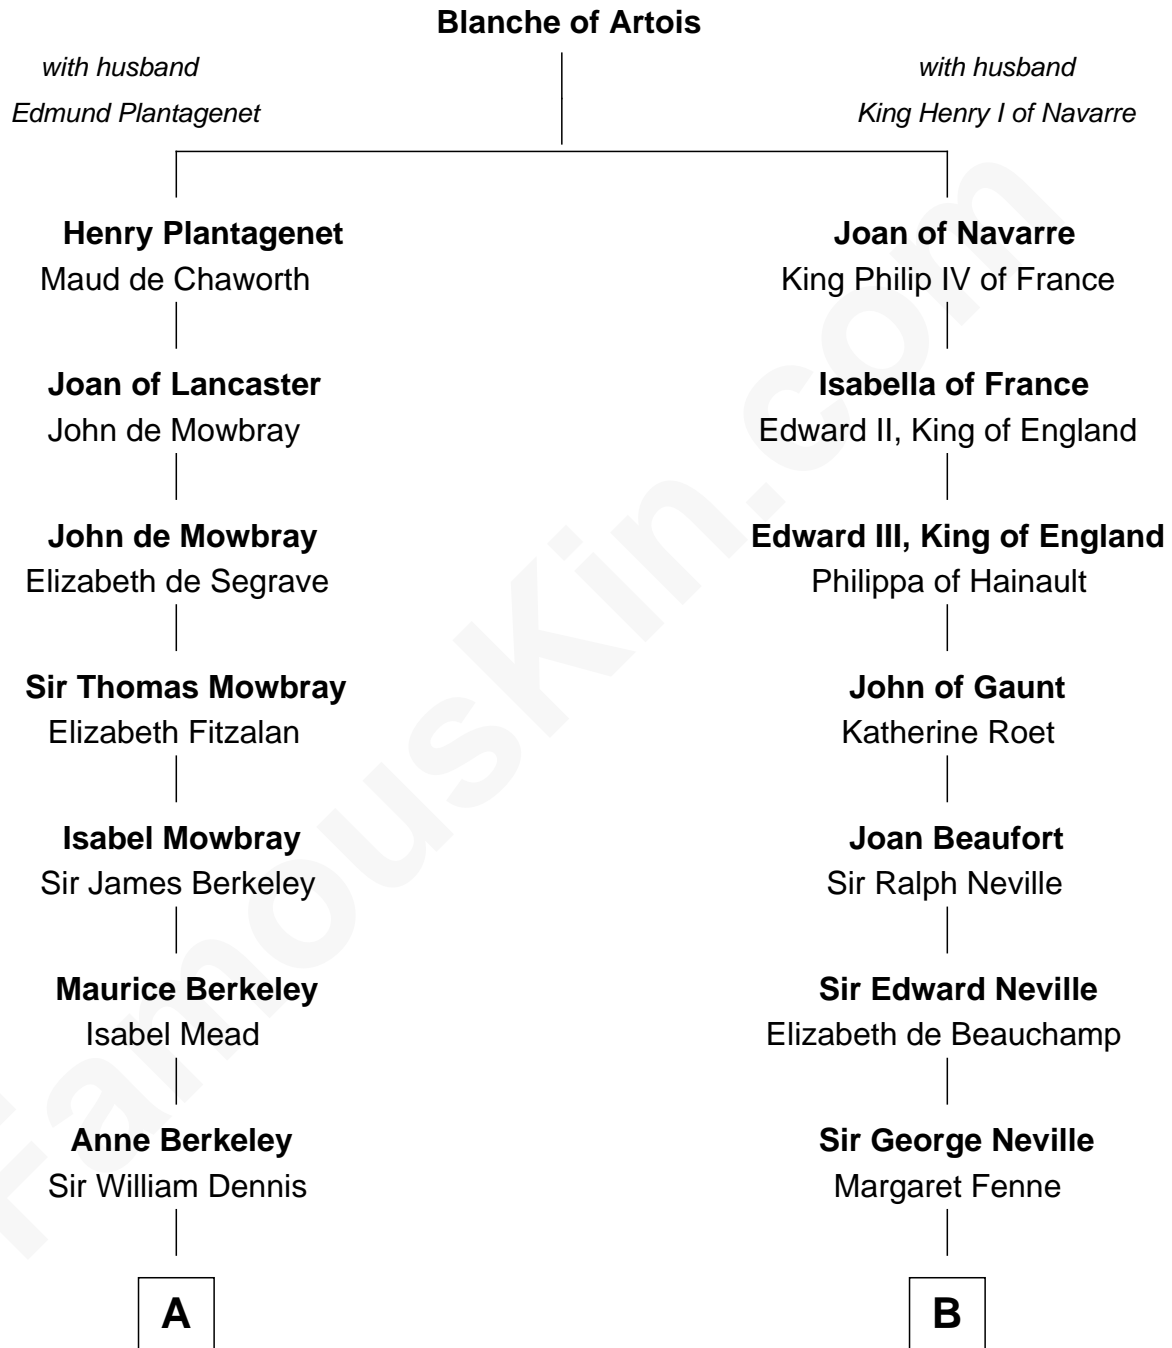

## Relationship Chart of

### Sarah Ferguson

*Duchess of York*

15th cousin 6 times removed of

**Daniel Carroll**  
*Signer of the U.S. Constitution*

**C**

—  
**Susan Henrietta Cavendish**

Henry Robert Brand

—  
**Margaret Brand**