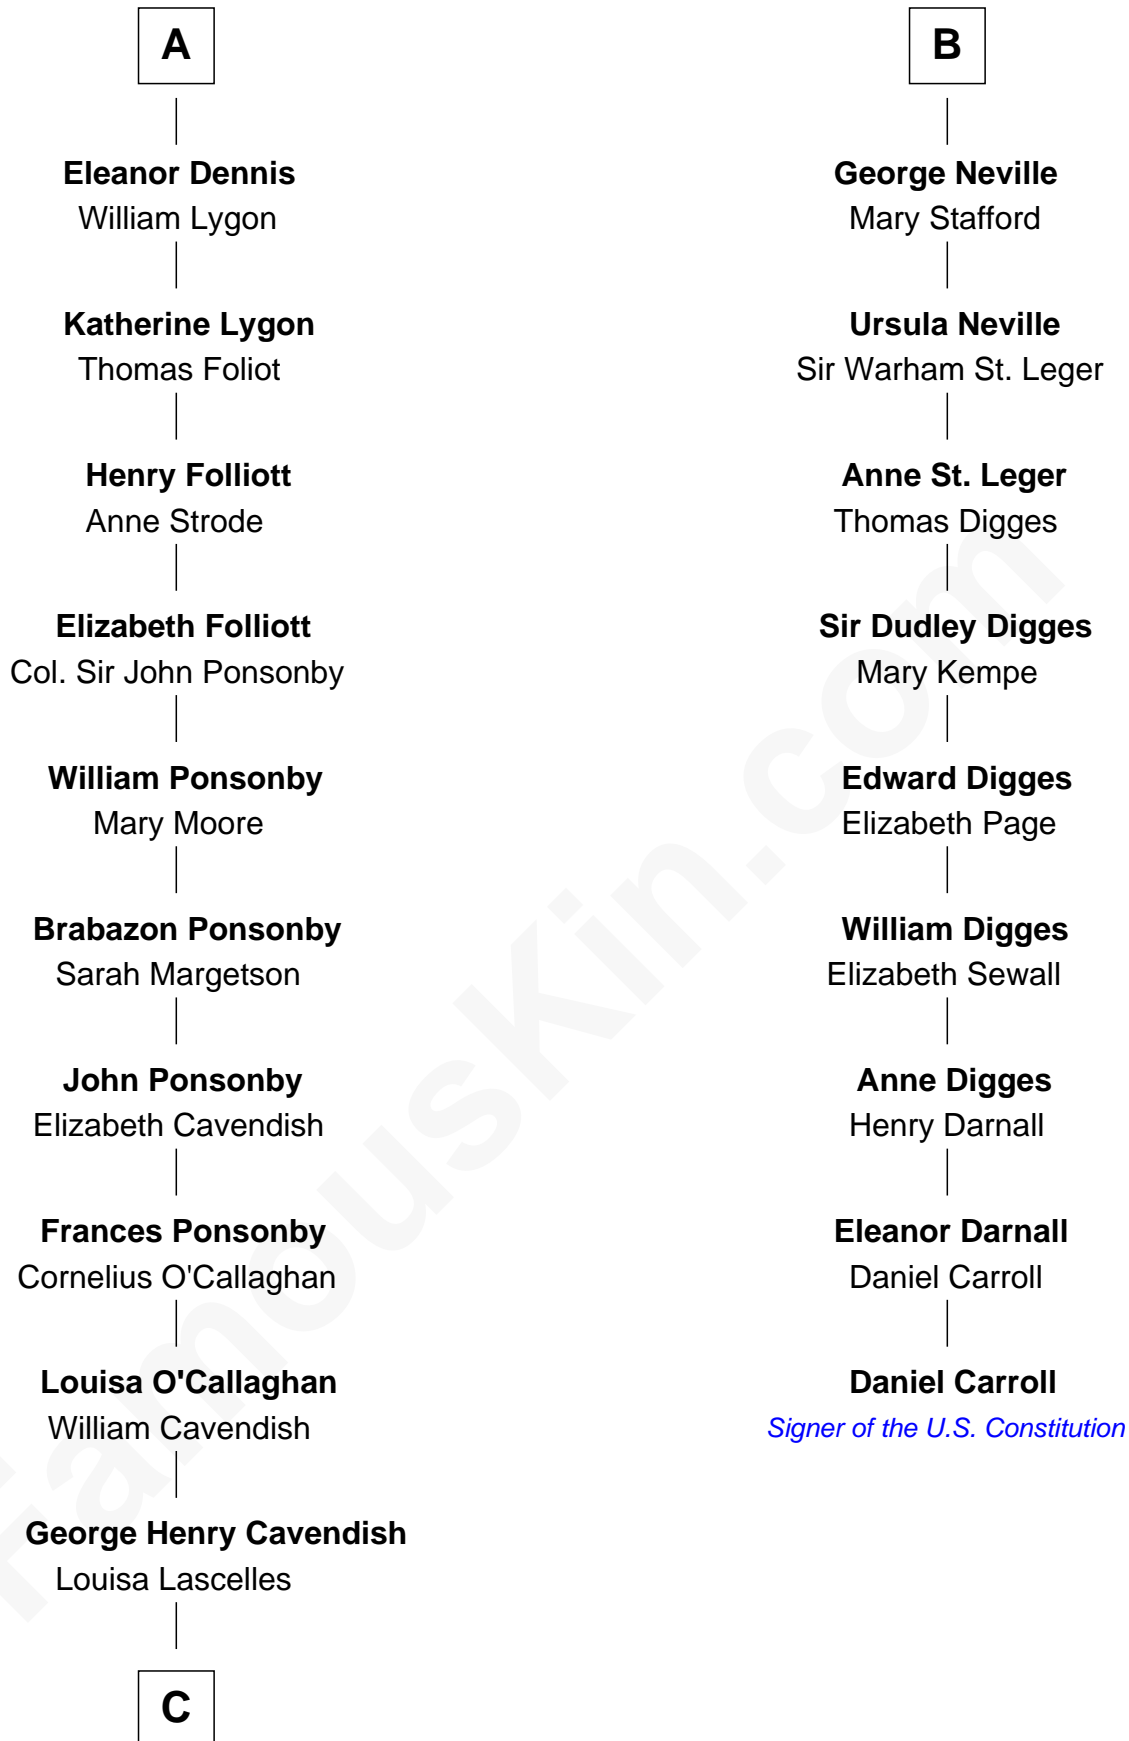

## Relationship Chart of

### Sarah Ferguson

*Duchess of York*

15th cousin 6 times removed of

**Daniel Carroll**  
*Signer of the U.S. Constitution*

**C**

—  
**Susan Henrietta Cavendish**

Henry Robert Brand

—  
**Margaret Brand**

Algernon Francis Holford Ferguson

—  
**Andrew Henry Ferguson**

Marian Louisa Montagu-Douglas-Scott

—  
**Ronald Ivor Ferguson**

Susan Mary Wright

—  
**Sarah Ferguson**

*Duchess of York*