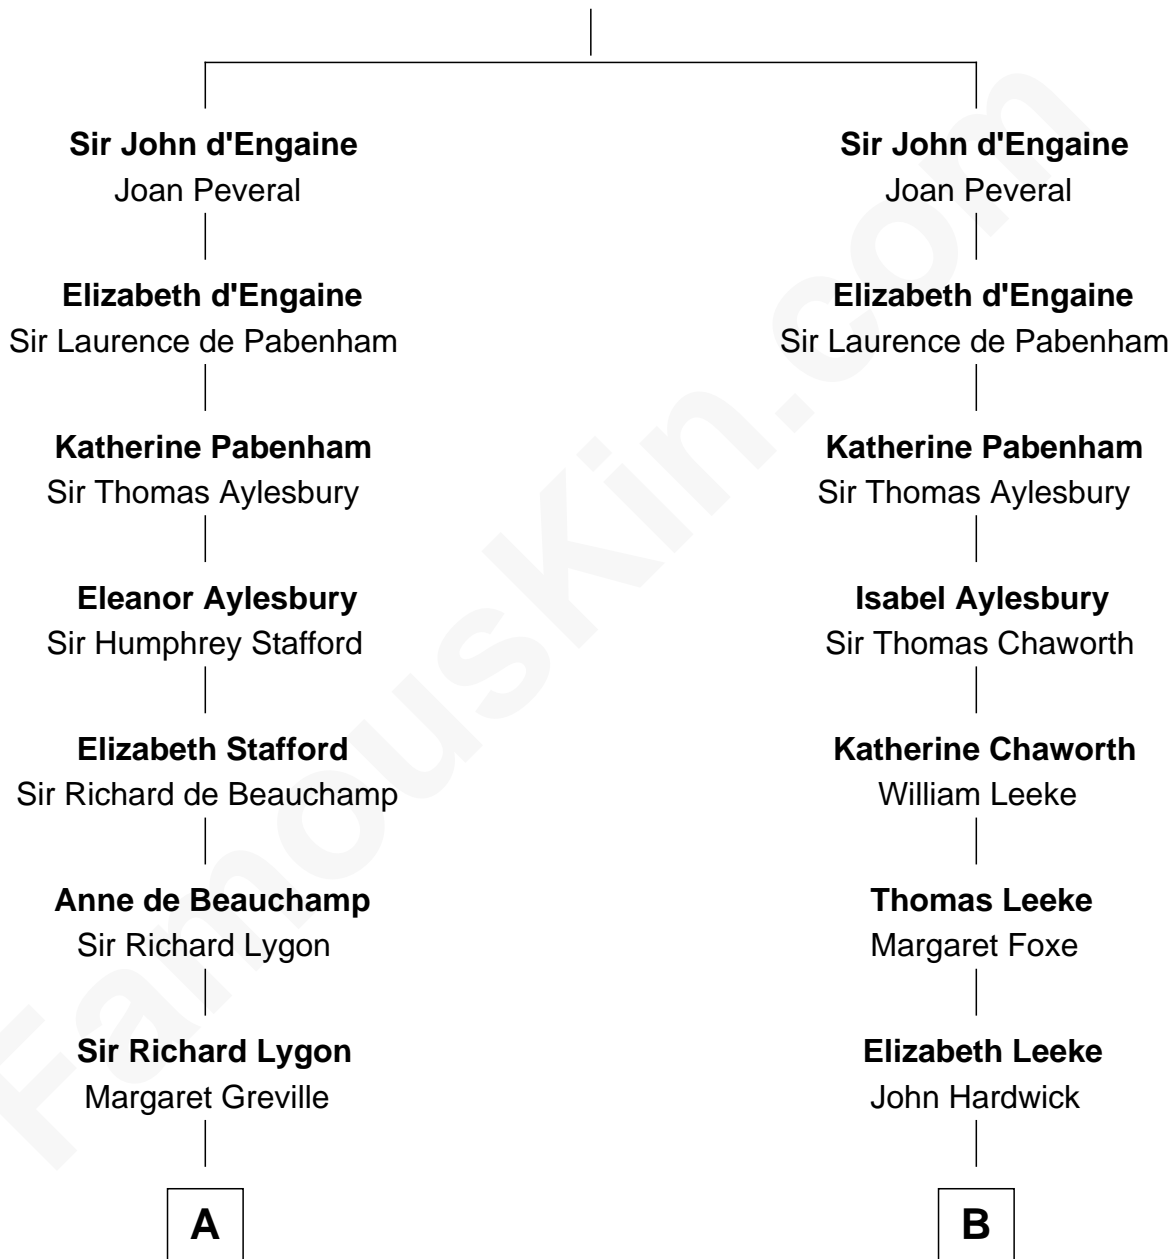

# FamousKin.com Relationship Chart of

**Sarah Ferguson**

*Duchess of York*

14th cousin 7 times removed of

**Daniel Carroll**

*Signer of the U.S. Constitution*

**Sir Nicholas Engaine**

Anice de Fauconberge

**C**

—  
**Susan Henrietta Cavendish**

Henry Robert Brand

—  
**Margaret Brand**

Algernon Francis Holford Ferguson

—  
**Andrew Henry Ferguson**

Marian Louisa Montagu-Douglas-Scott

—  
**Ronald Ivor Ferguson**

Susan Mary Wright

—  
**Sarah Ferguson**

*Duchess of York*