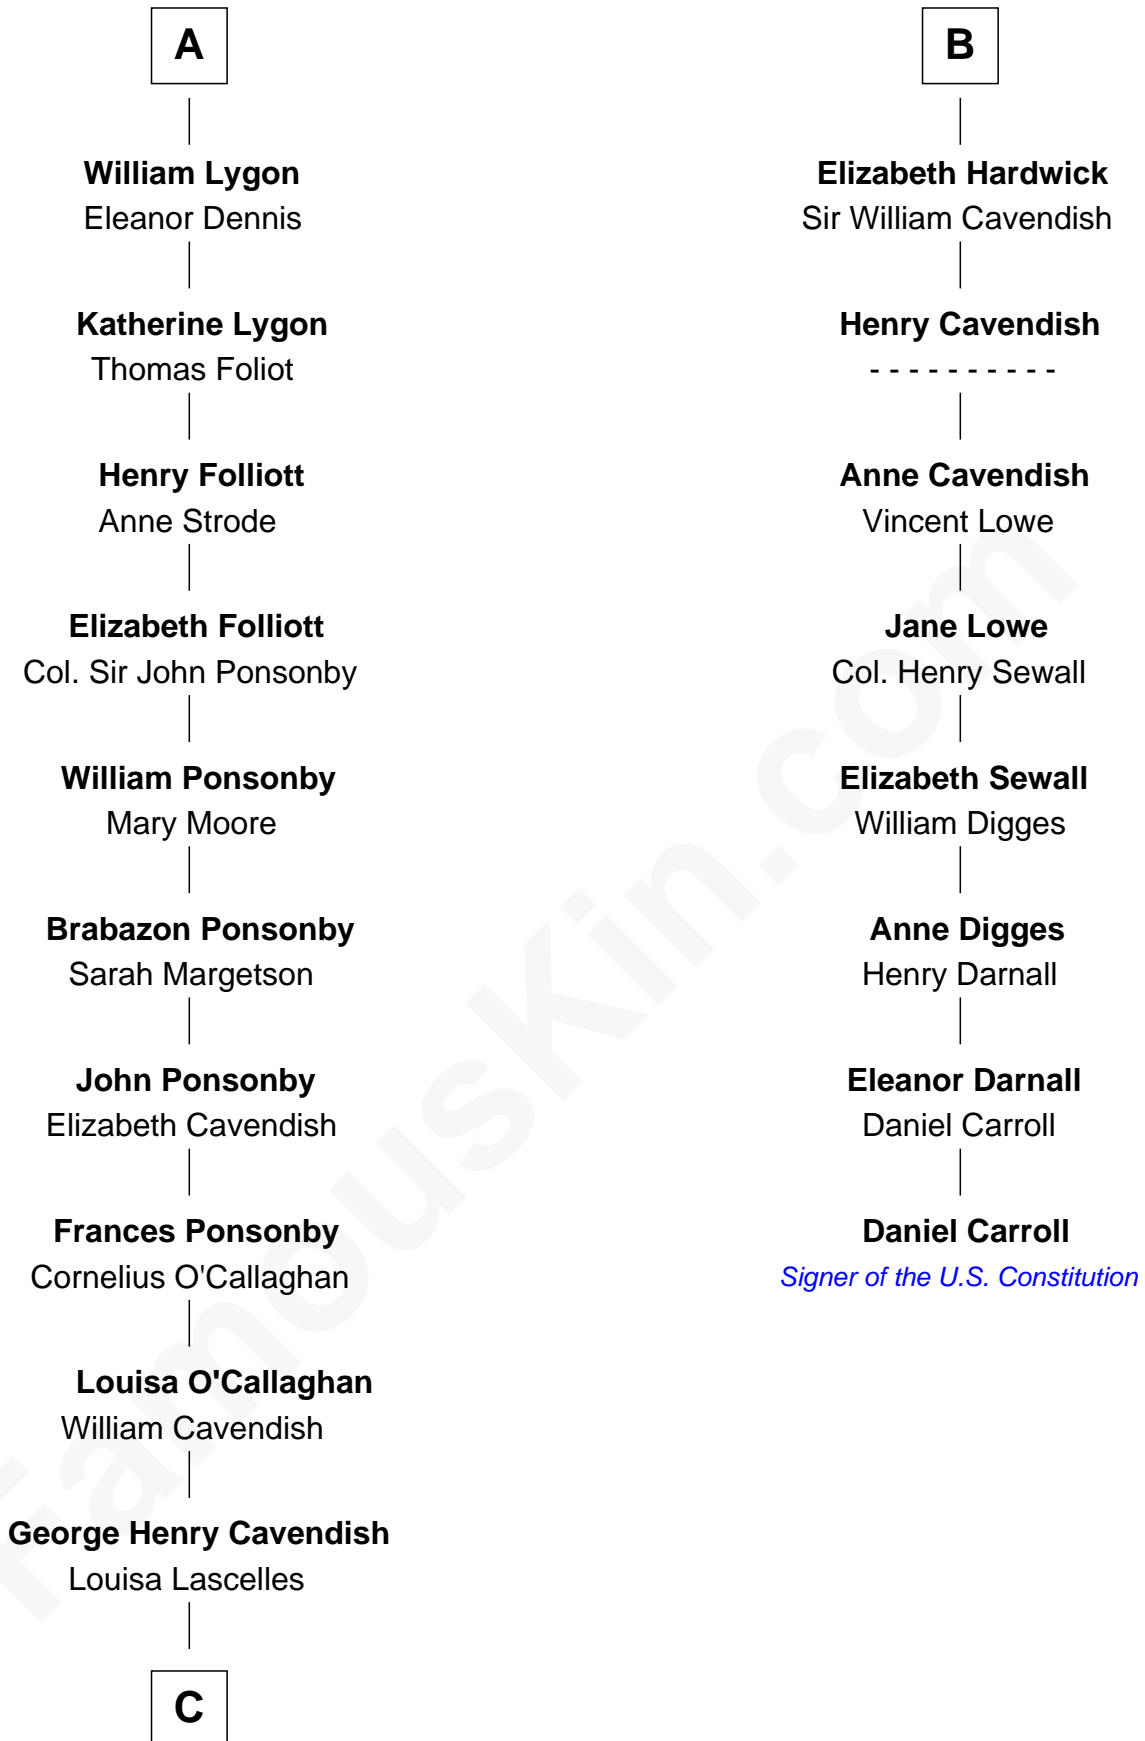

# FamousKin.com Relationship Chart of

**Sarah Ferguson**

*Duchess of York*

14th cousin 7 times removed of

**Daniel Carroll**

*Signer of the U.S. Constitution*

**Sir Nicholas Engaine**

Anice de Fauconberge

**C**

—  
**Susan Henrietta Cavendish**

Henry Robert Brand

—  
**Margaret Brand**

Algernon Francis Holford Ferguson

—  
**Andrew Henry Ferguson**

Marian Louisa Montagu-Douglas-Scott

—  
**Ronald Ivor Ferguson**

Susan Mary Wright

—  
**Sarah Ferguson**

*Duchess of York*