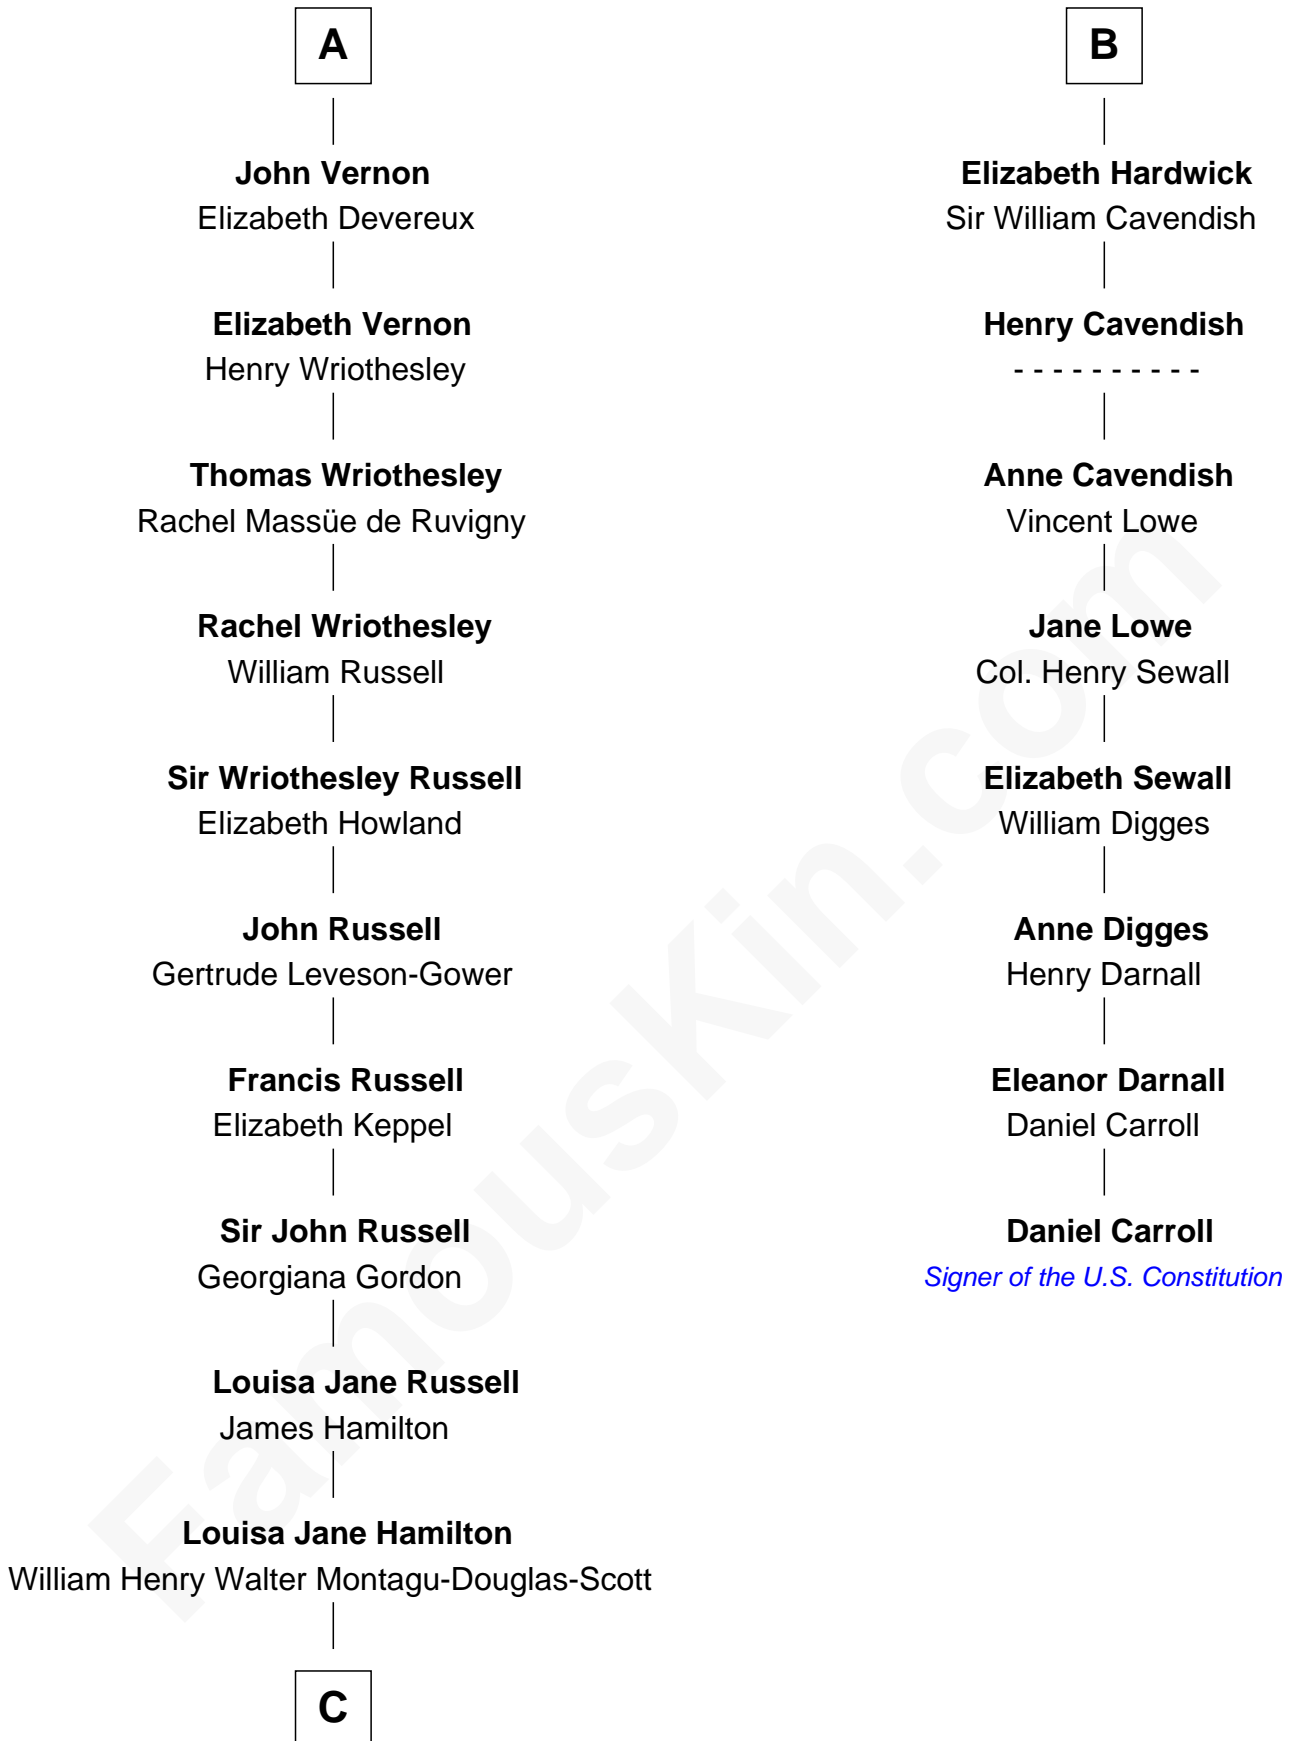

# FamousKin.com Relationship Chart of

**Sarah Ferguson**

*Duchess of York*

14th cousin 6 times removed of

**Daniel Carroll**

*Signer of the U.S. Constitution*

**Sir James le Boteler**

Eleanor de Bohun

Sir Gilbert Talbot

**Sir Richard Talbot**

Ankaret le Strange

**Mary Talbot**

Sir Thomas Greene

**Sir Thomas Greene**

Marine Bellers

**Anne Greene**

Sir Thomas Pinchbeck

**Elizabeth Pinchbeck**

John Hardwick

**John Hardwick**

Elizabeth Leeke

**B**

**C**

**Herbert Andrew Montagu-Douglas-Scott**

Marie Josephine Edwards

**Marian Louisa Montagu-Douglas-Scott**

Andrew Henry Ferguson

**Ronald Ivor Ferguson**

Susan Mary Wright

**Sarah Ferguson**

*Duchess of York*