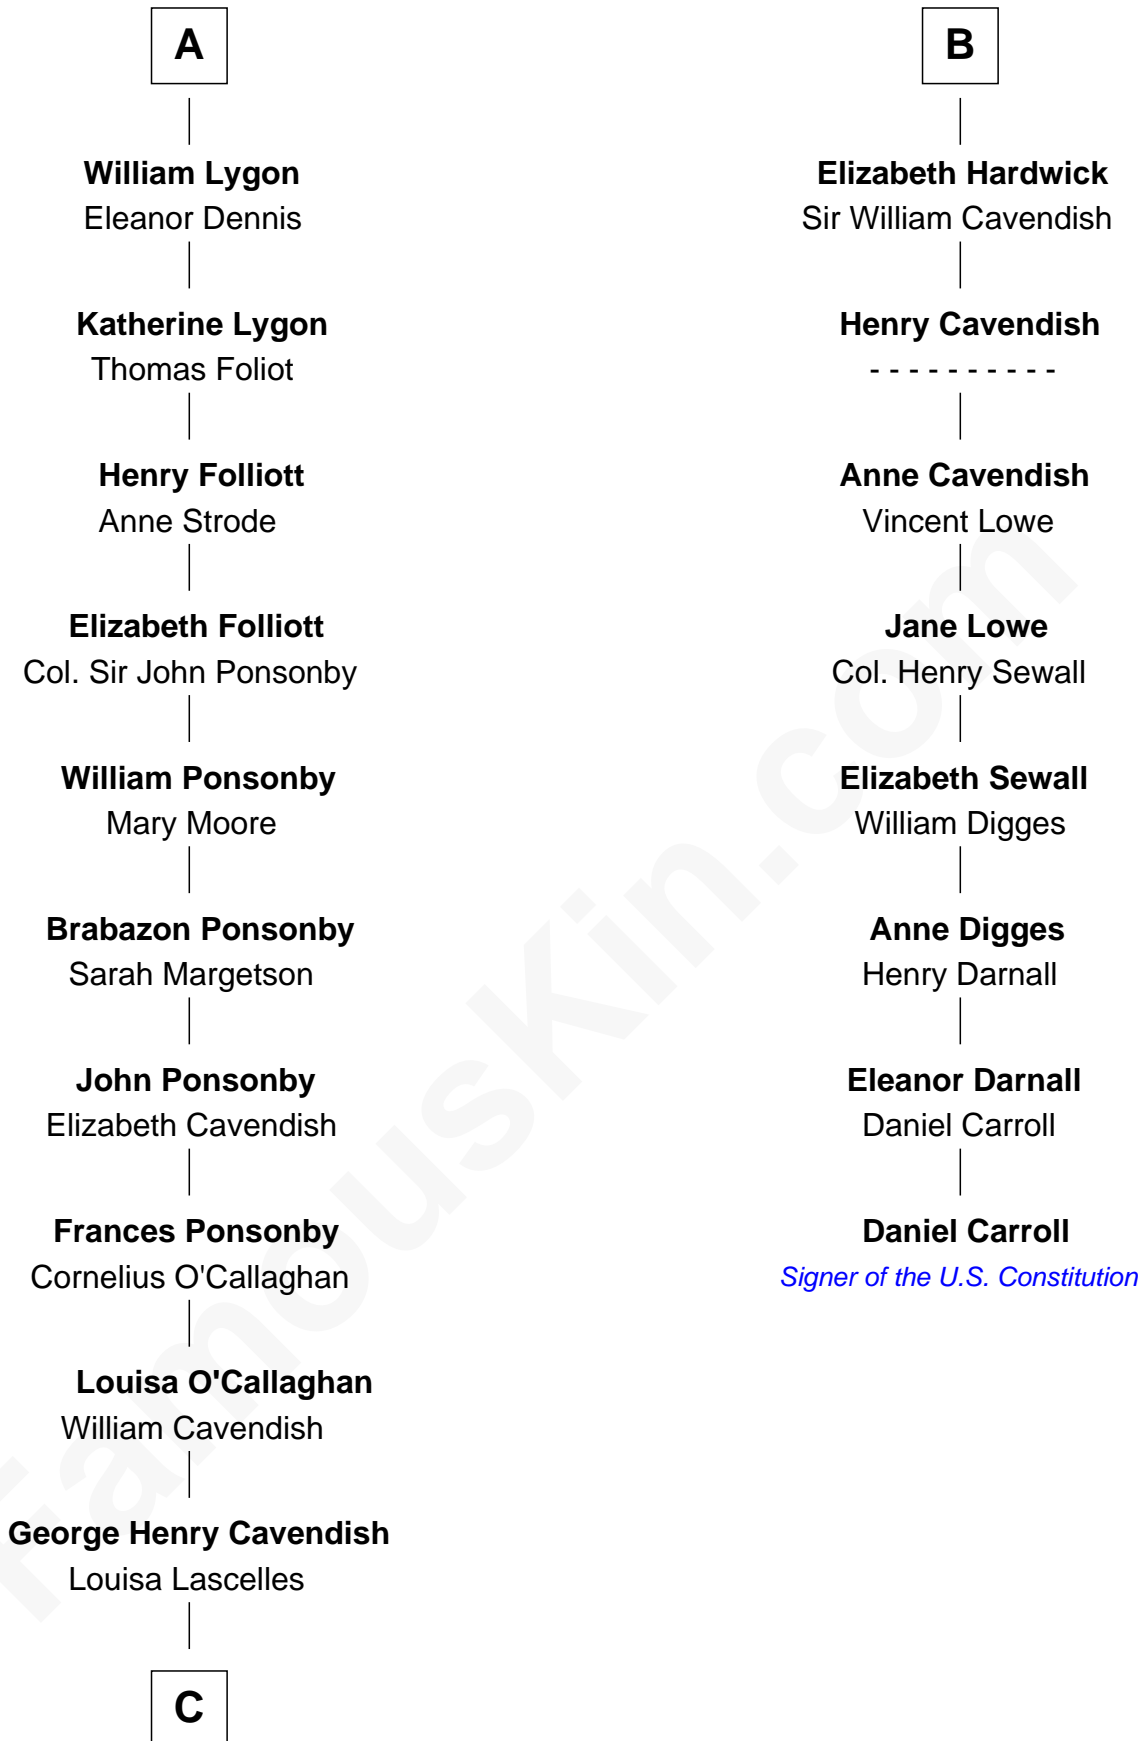

FamousKin.com Relationship Chart of

Sarah Ferguson

Duchess of York

14th cousin 7 times removed of

Daniel Carroll

Signer of the U.S. Constitution

Philip de Aylesbury

Margaret Keynes

C

—
Susan Henrietta Cavendish

Henry Robert Brand

—
Margaret Brand

Algernon Francis Holford Ferguson

—
Andrew Henry Ferguson

Marian Louisa Montagu-Douglas-Scott

—
Ronald Ivor Ferguson

Susan Mary Wright

—
Sarah Ferguson

Duchess of York