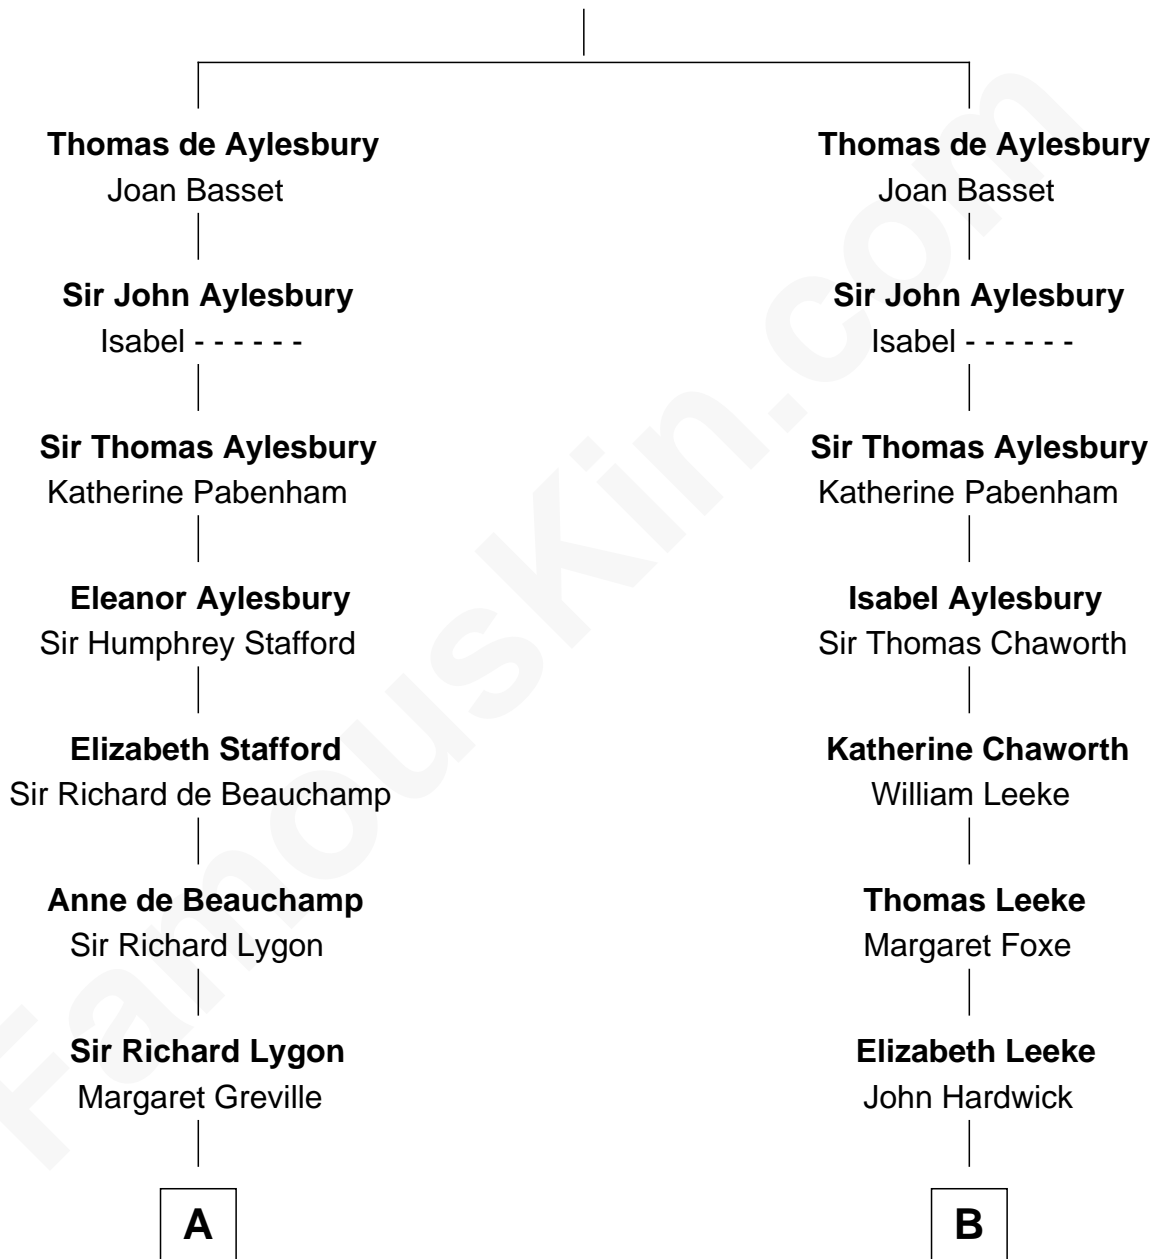

FamousKin.com Relationship Chart of

Sarah Ferguson

Duchess of York

14th cousin 7 times removed of

Daniel Carroll

Signer of the U.S. Constitution

Philip de Aylesbury

Margaret Keynes

C

—
Susan Henrietta Cavendish

Henry Robert Brand

—
Margaret Brand

Algernon Francis Holford Ferguson

—
Andrew Henry Ferguson

Marian Louisa Montagu-Douglas-Scott

—
Ronald Ivor Ferguson

Susan Mary Wright

—
Sarah Ferguson

Duchess of York