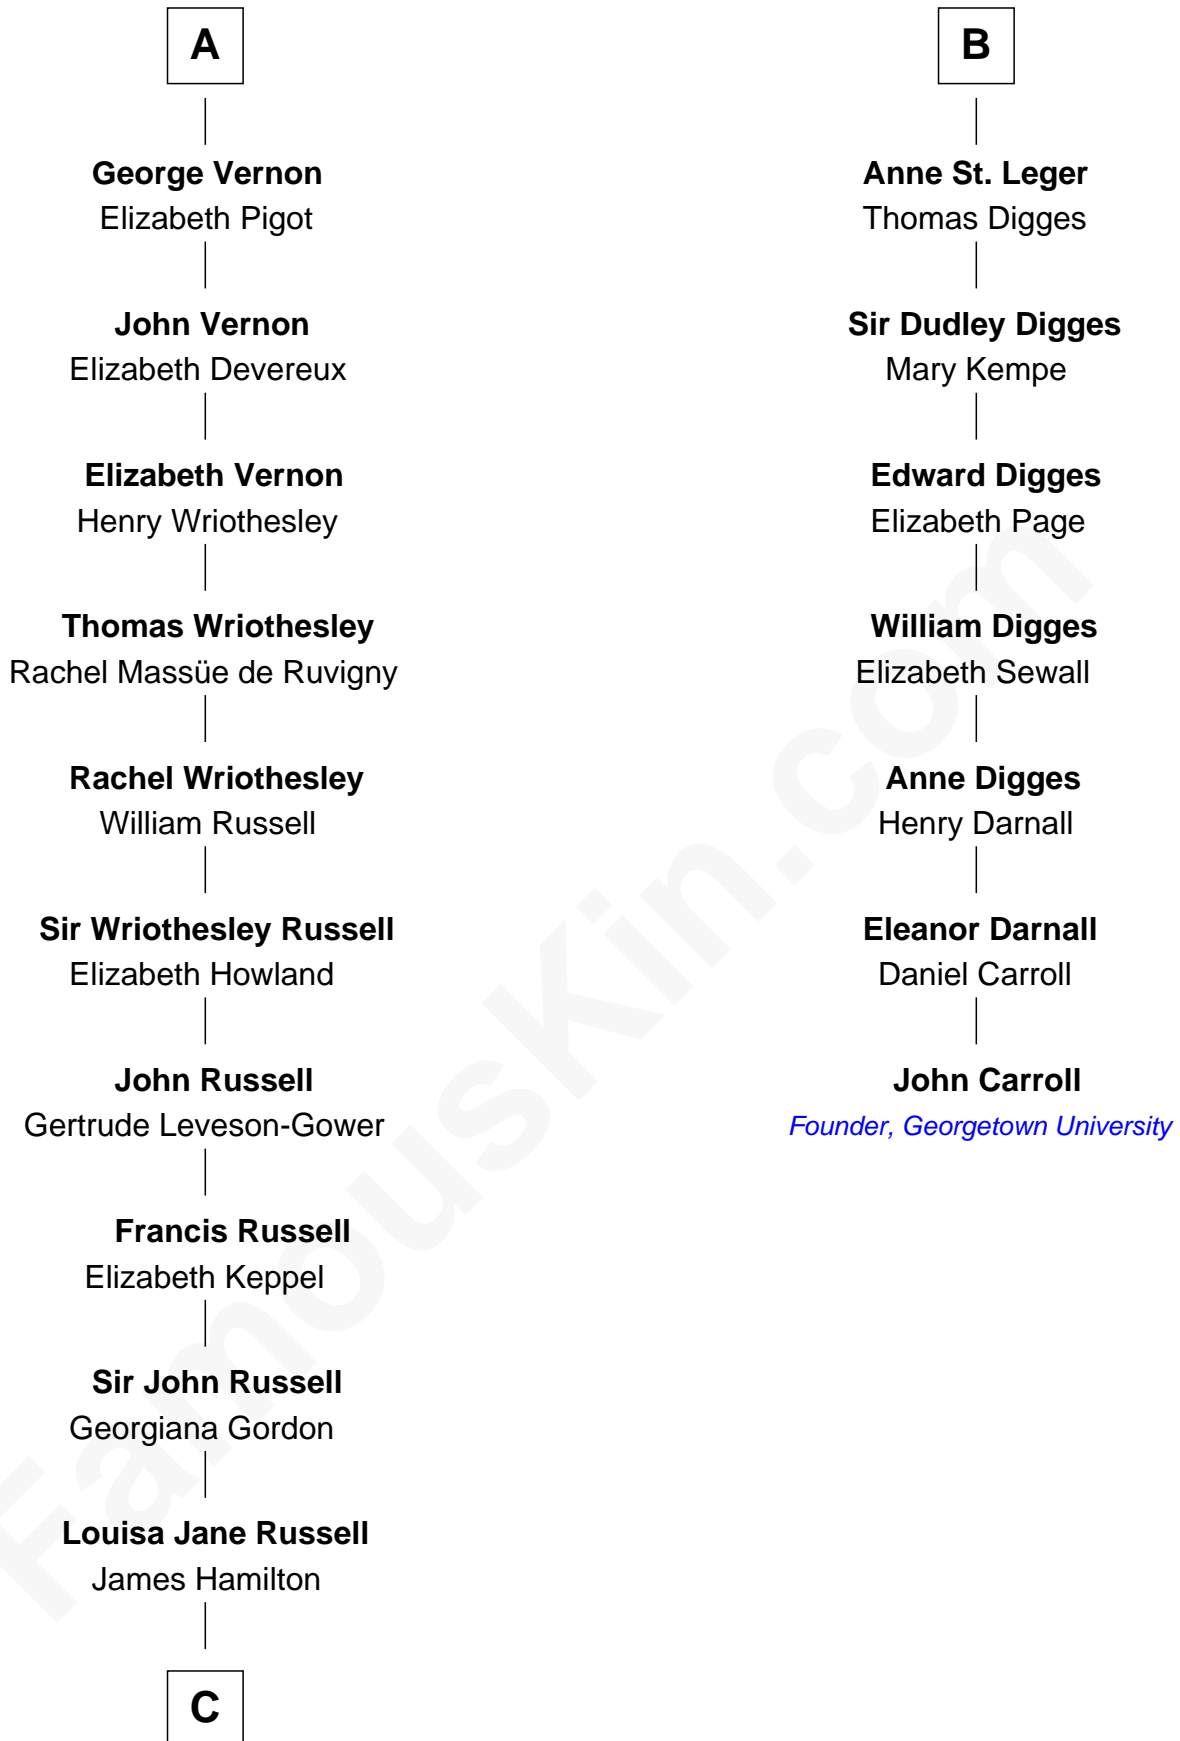

FamousKin.com Relationship Chart of

Sarah Ferguson

Duchess of York

13th cousin 8 times removed of

John Carroll

Founder of Georgetown University

William III of Hainault

Jeanne of Valois

Philippa of Hainault
Edward III, King of England

Edmund of Langley
Isabella of Castile

Constance Plantagenet
Edmund de Holland

Eleanor de Holland
James Touchet

Margaret Touchet

Elizabeth -----
Sir John Ludlow

Alice Ludlow
Humphrey Vernon

A

Philippa of Hainault
Edward III, King of England

John of Gaunt
Katherine Roet

Joan Beaufort
Sir Ralph Neville

Sir Edward Neville
Elizabeth de Beauchamp

Sir George Neville
Margaret Fenne

George Neville
Mary Stafford

Ursula Neville
Sir Warham St. Leger

B

C

—
Louisa Jane Hamilton

William Henry Walter Montagu-Douglas-Scott

—
Herbert Andrew Montagu-Douglas-Scott

Marie Josephine Edwards