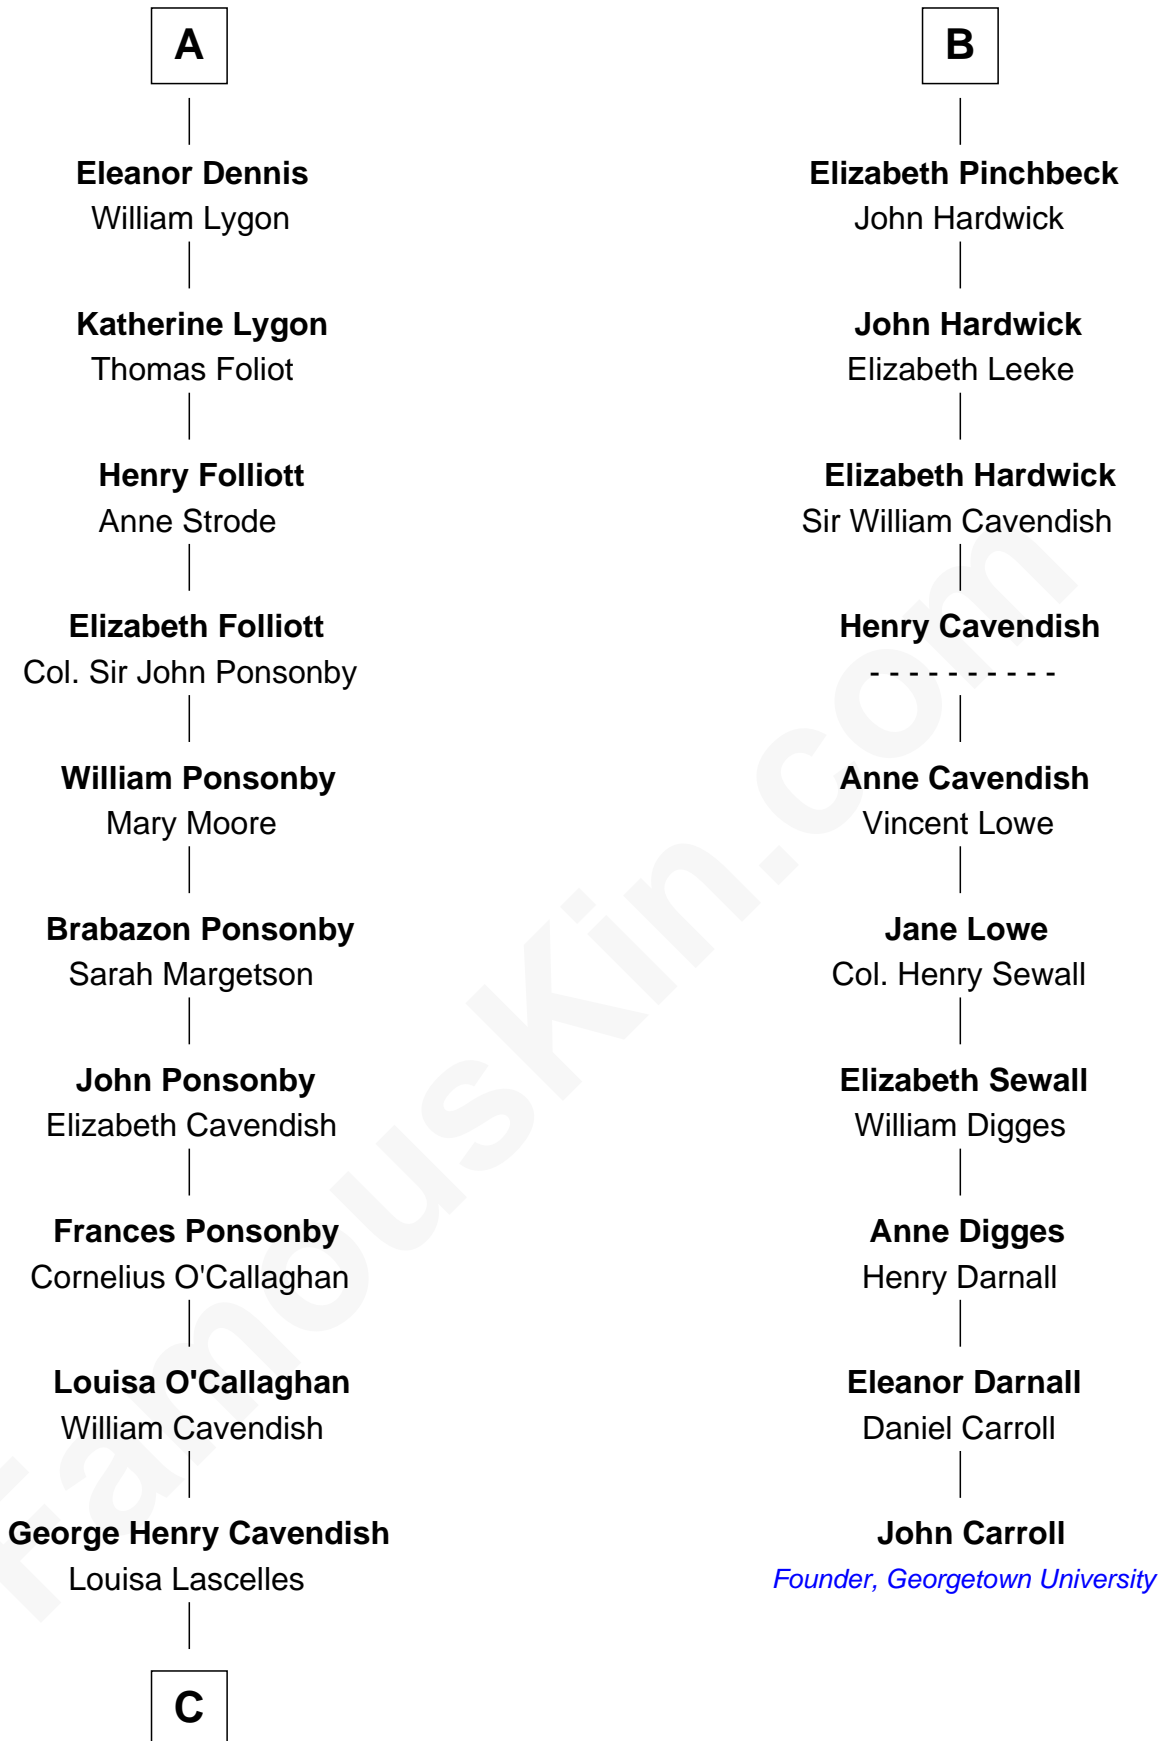

# FamousKin.com Relationship Chart of

**Sarah Ferguson**

*Duchess of York*

16th cousin 5 times removed of

**John Carroll**

*Founder of Georgetown University*

**Humphrey de Bohun**

Maud de Fiennes

**C**

—  
**Susan Henrietta Cavendish**

Henry Robert Brand

—  
**Margaret Brand**

Algernon Francis Holford Ferguson

—  
**Andrew Henry Ferguson**

Marian Louisa Montagu-Douglas-Scott

—  
**Ronald Ivor Ferguson**

Susan Mary Wright

—  
**Sarah Ferguson**

*Duchess of York*