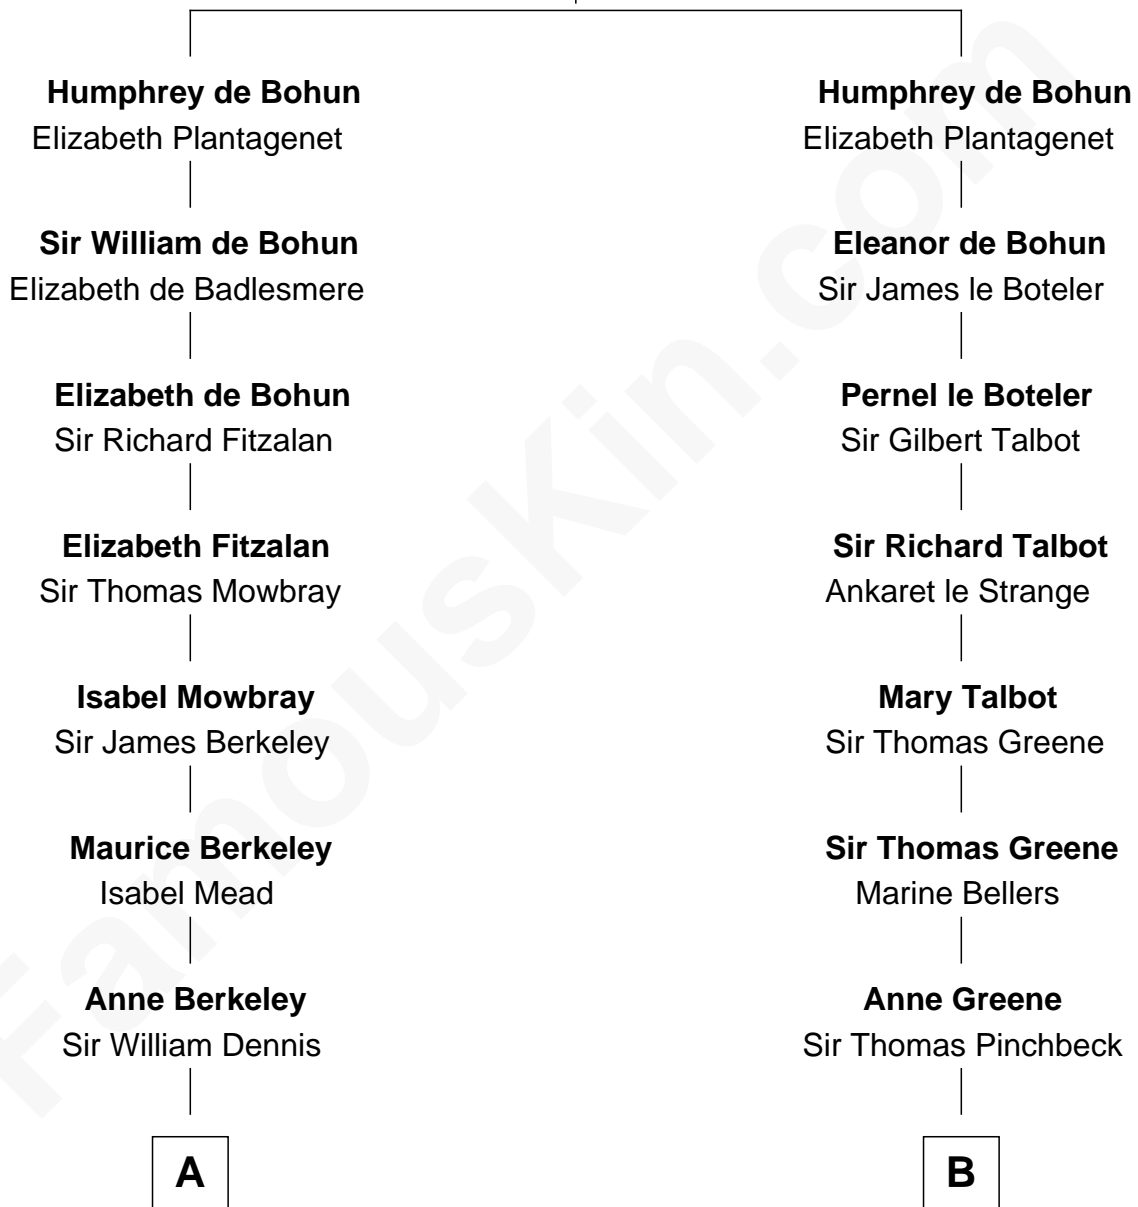

# FamousKin.com Relationship Chart of

**Sarah Ferguson**

*Duchess of York*

16th cousin 5 times removed of

**John Carroll**

*Founder of Georgetown University*

**Humphrey de Bohun**

Maud de Fiennes

**C**

—  
**Susan Henrietta Cavendish**

Henry Robert Brand

—  
**Margaret Brand**

Algernon Francis Holford Ferguson

—  
**Andrew Henry Ferguson**

Marian Louisa Montagu-Douglas-Scott

—  
**Ronald Ivor Ferguson**

Susan Mary Wright

—  
**Sarah Ferguson**

*Duchess of York*